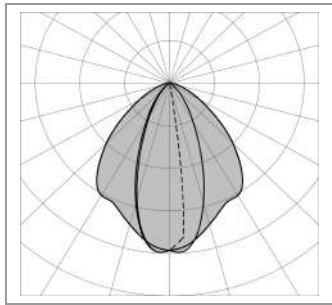

CONSTRUCTIVE & DIMENSIONAL:

Application field:	Gardens, Passageways, Cycle paths, Walkways and driveways
Construction material:	Extruded aluminum EN AW-6060 T5 high resistance to oxidation Stainless steel A4-70 treated with highly antioxidant water-repellent lubricating solution
External screws:	
Length:	125mm(4,92")
Width:	80mm(3,14")
Height :	500mm(19,68")

ELECTRICAL for model

GH1427.CAFT400EN GH1427.CAFT400EN

Number of heads:	1
Description:	1 x 11.9 W LED 4000 K CRI>90 1 x 1768 lm
Luminaire efficiency [lm/W]:	76.83
Fixture consumption:	14 W
Operation Range:	110-277 V - 50/60 Hz
Number of circuits:	1
Driver positioning:	Integral
Control gear type:	Electronic
Dimmer type:	Dim on request
Cable entry:	Brass cable gland M12 Ø 3.5/7 mm
Daisy chain wiring:	External to the luminaire with IP68 connector available as an accessory
Cable type:	H05RN-F 2x1mm²
Cord length [m]:	0.5
Water-Lock system:	Included
Ambient temperature operating range [°C]:	-20 °C ÷ +35 °C

OPTICAL:

Beam angle: [°]	91°
Light distribution:	Symmetrical wide beam (45° - 125°)
Beam directionability:	Fixed optics
Diffuser material:	Tempered glass 5mm
Diffuser finish:	Transparent - extra clear
Optics:	Anti UV technopolymer lens

LIGHTING SOURCE,

Light source:	LED
Type of bulb or LED:	LED
Light source: [W]	11.9 W
Nominal LED emission: [Lm]	1768 lm
Color temperature:	4000 K
Binning:	Step MacAdam 2
LED voltage range: [V]	31.2-36.8V
Current:	350 mA
Life Time LED: [t]	100.000h - L90 - B10
Luminaire emission [lm]	1 x 1076

FINISH OPTIONS:

Standard Finishes

- .05 Anthracite grey (matt)
- .19 Light grey (matt)

Upon Request Finishes

- .01 White matt (std price)
- .02 Black matt (std price) .26
- .45 Corten matt (std price)
- Luxury bronze (std price) .65
- .62 Antique grey matt (std price) .80
- Blue matt (std price) .83 Green
- matt (std price)
- Sand matt (std price)

sales@gordonbullard.com
www.bullardbollards.com
1-877-964-4646

991 South Gull Lake Dr
Richland, MI 49083
USA