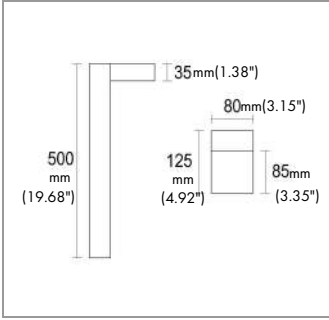

ACCESSORIES: