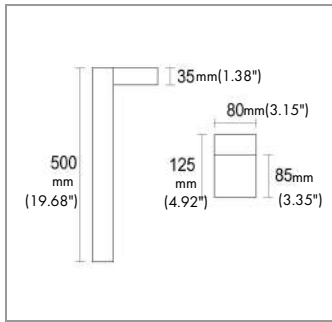

CONSTRUCTIVE & DIMENSIONAL:

Application field:	Gardens, Passageways, Cycle paths, Walkways and driveways
Construction material:	Extruded aluminum EN AW-6060 T5 high resistance to oxidation Stainless steel A4-70 treated with highly antioxidant water-repellent lubricating solution
External screws:	
Length:	125mm(4,92")
Width:	80mm(3,14")
Height :	500mm(19,68")

ELECTRICAL for model

GH1427.CAFT400EN GH1427.CAFT400EN

Number of heads:	1
Description:	1 x 11.9 W LED 4000 K CRI>90 1 x 1768 lm
Luminaire efficiency [lm/W]:	76.83
Fixture consumption:	14 W
Operation Range:	110-277 V - 50/60 Hz
Number of circuits:	1
Driver positioning:	Integral
Control gear type:	Electronic
Dimmer type:	Dim on request
Cable entry:	Brass cable gland M12 Ø 3.5/7 mm
Daisy chain wiring:	External to the luminaire with IP68 connector available as an accessory
Cable type:	H05RN-F 2x1mm²
Cord length [m]:	0.5
Water-Lock system:	Included
Ambient temperature operating range [°C]:	-20 °C ÷ +35 °C

OPTICAL:

Beam angle: [°]	91°
Light distribution:	Symmetrical wide beam (45° - 125°)
Beam directionability:	Fixed optics
Diffuser material:	Tempered glass 5mm
Diffuser finish:	Transparent - extra clear
Optics:	Anti UV technopolymer lens

LIGHTING SOURCE,

Light source:	LED
Type of bulb or LED:	LED
Light source: [W]	11.9 W
Nominal LED emission: [Lm]	1768 lm
Color temperature:	4000 K
Binning:	Step MacAdam 2
LED voltage range: [V]	31.2-36.8V
Current:	350 mA
Life Time LED: [t]	100.000h - L90 - B10
Luminaire emission [lm]	1 x 1076

FINISH OPTIONS:

Standard Finishes

- .05 Anthracite grey (matt)
- .19 Light grey (matt)

Upon Request Finishes

- .01 White matt (std price)
- .02 Black matt (std price) .26
- .45 Corten matt (std price)
- Luxury bronze (std price) .65
- .62 Antique grey matt (std price) .80
- Blue matt (std price) .83 Green
- matt (std price)
- Sand matt (std price)

sales@gordonbullard.com
www.bullardbollards.com
1-877-964-4646

991 South Gull Lake Dr
Richland, MI 49083
USA