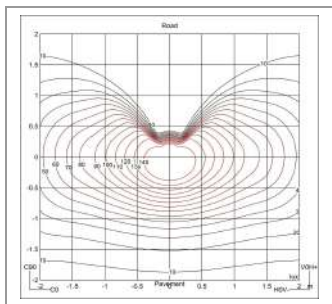

CONSTRUCTIVE & DIMENSIONAL:

Application field:	Gardens, Passageways, Cycle paths, Walkways and driveways
Construction material:	Extruded aluminum EN AW-6060 T5 high resistance to oxidation Stainless steel A4-70 treated with highly antioxidant water-repellent lubricating solution
External screws:	
Length:	125mm(4,92")
Width:	80mm(3,14")
Height :	500mm(19,68")

ELECTRICAL for model

GH1427.CAFT400EN GH1427.CAFT400EN

Number of heads:	1
Description:	1 x 11.9 W LED 4000 K CRI>90 1 x 1768 lm
Luminaire efficiency [lm/W]:	76.83
Fixture consumption:	14 W
Operation Range:	110-277 V - 50/60 Hz
Number of circuits:	1
Driver positioning:	Integral
Control gear type:	Electronic
Dimmer type:	Dim on request
Cable entry:	Brass cable gland M12 Ø 3.5/7 mm
Daisy chain wiring:	External to the luminaire with IP68 connector available as an accessory
Cable type:	H05RN-F 2x1mm²
Cord length [m]:	0.5
Water-Lock system:	Included
Ambient temperature operating range [°C]:	-20 °C ÷ +35 °C

OPTICAL:

Beam angle: [°]	91°
Light distribution:	Symmetrical wide beam (45° - 125°)
Beam directionability:	Fixed optics
Diffuser material:	Tempered glass 5mm
Diffuser finish:	Transparent - extra clear
Optics:	Anti UV technopolymer lens

LIGHTING SOURCE,

Light source:	LED
Type of bulb or LED:	LED
Light source: [W]	11.9 W
Nominal LED emission: [Lm]	1768 lm
Color temperature:	4000 K
Binning:	Step MacAdam 2
LED voltage range: [V]	31.2-36.8V
Current:	350 mA
Life Time LED: [t]	100.000h - L90 - B10
Luminaire emission [lm]	1 x 1076

FINISH OPTIONS:

Standard Finishes

- .05 Anthracite grey (matt)
- .19 Light grey (matt)

Upon Request Finishes

- .01 White matt (std price)
- .02 Black matt (std price) .26
- .45 Corten matt (std price)
- Luxury bronze (std price) .65
- .62 Antique grey matt (std price) .80
- Blue matt (std price) .83 Green
- matt (std price)
- Sand matt (std price)

sales@gordonbullard.com
www.bullardbollards.com
1-877-964-4646

991 South Gull Lake Dr
Richland, MI 49083
USA