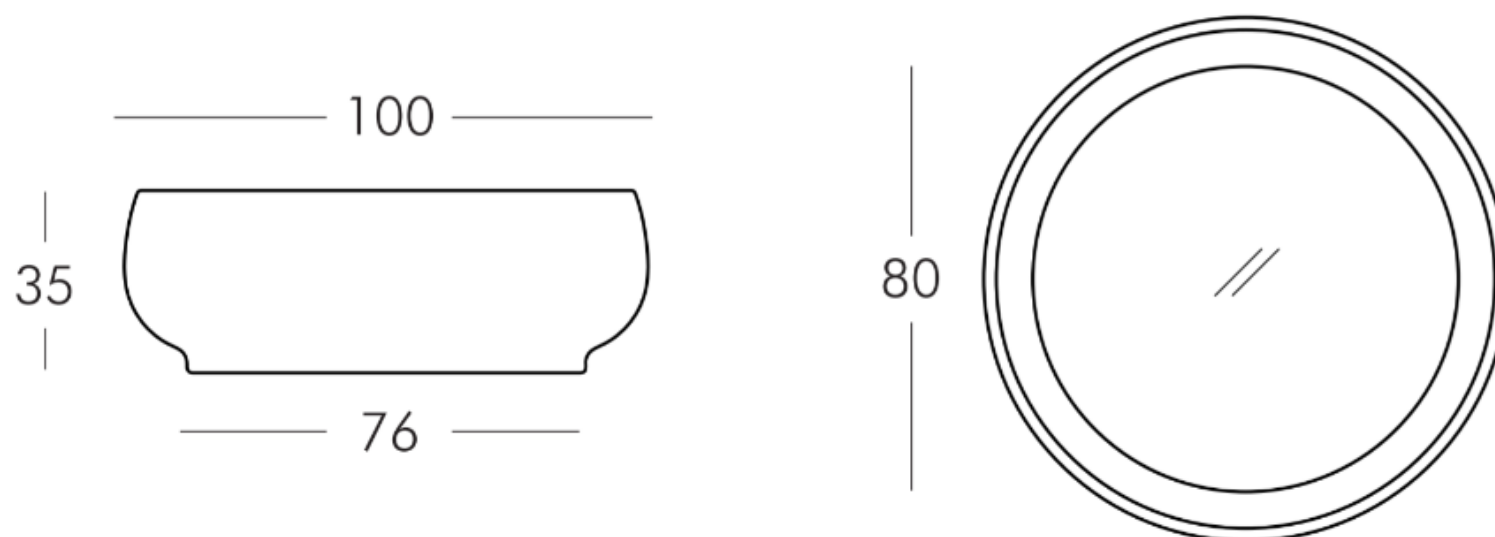

Ø 100 h 35 cm

Weight:

22 Kg

Packaging:

1119 x 45 x 103 cm

Packaging volume:

0,552 m³

Notes:

3 wheels and glass (6 mm) included.

Code:

SD CST100 standard (for indoor and outdoor use)

SL CST100 lacquered (for indoor and outdoor use)

LP CST100 lighting (IP20 only for indoor use/ IP55 Outdoor version on request)

Lamp type:

E 26

Insulation class 2

Device proper to direct assembly onto normally inflammable surfaces

DIMENSIONS:

LIGHTING:

3x

Wiring with plastic screw base. I3 - IP20 protection. E3 - IP55 protection. Diameter 6 cm