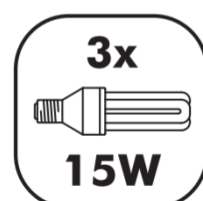

3 wheels and glass (6 mm) included.

Code:

SD CST100 standard (for indoor and outdoor use)

SL CST100 lacquered (for indoor and outdoor use)

LP CST100 lighting (IP20 only for indoor use/ IP55 Outdoor version on request)

Lamp type:

E 26

Insulation class 2

Device proper to direct assembly onto normally inflammable surfaces

DIMENSIONS:

LIGHTING:

3x

Wiring with plastic screw base. I3 - IP20 protection. E3 - IP55 protection. Diameter 6 cm

3x

Energy saving bulb recommended (not included).

FINISHES:

STANDARD

- MILKY WHITE (code FT)
- JET BLACK (code FH)
- ELEPHANT GREY (code FG)
- CHOCOLATE BROWN (code FE)
- ARGIL GREY (code FJ)
- DOVE GREY (code FP)
- POWDER BLUE (code FL)
- MALVA GREEN (code FV)
- LIME GREEN (code FR)
- SAFFRON YELLOW (code FB)
- PUMPKIN ORANGE (code FC)
- FLAME RED (code FD)
- SWEET FUCHSIA (code FU)