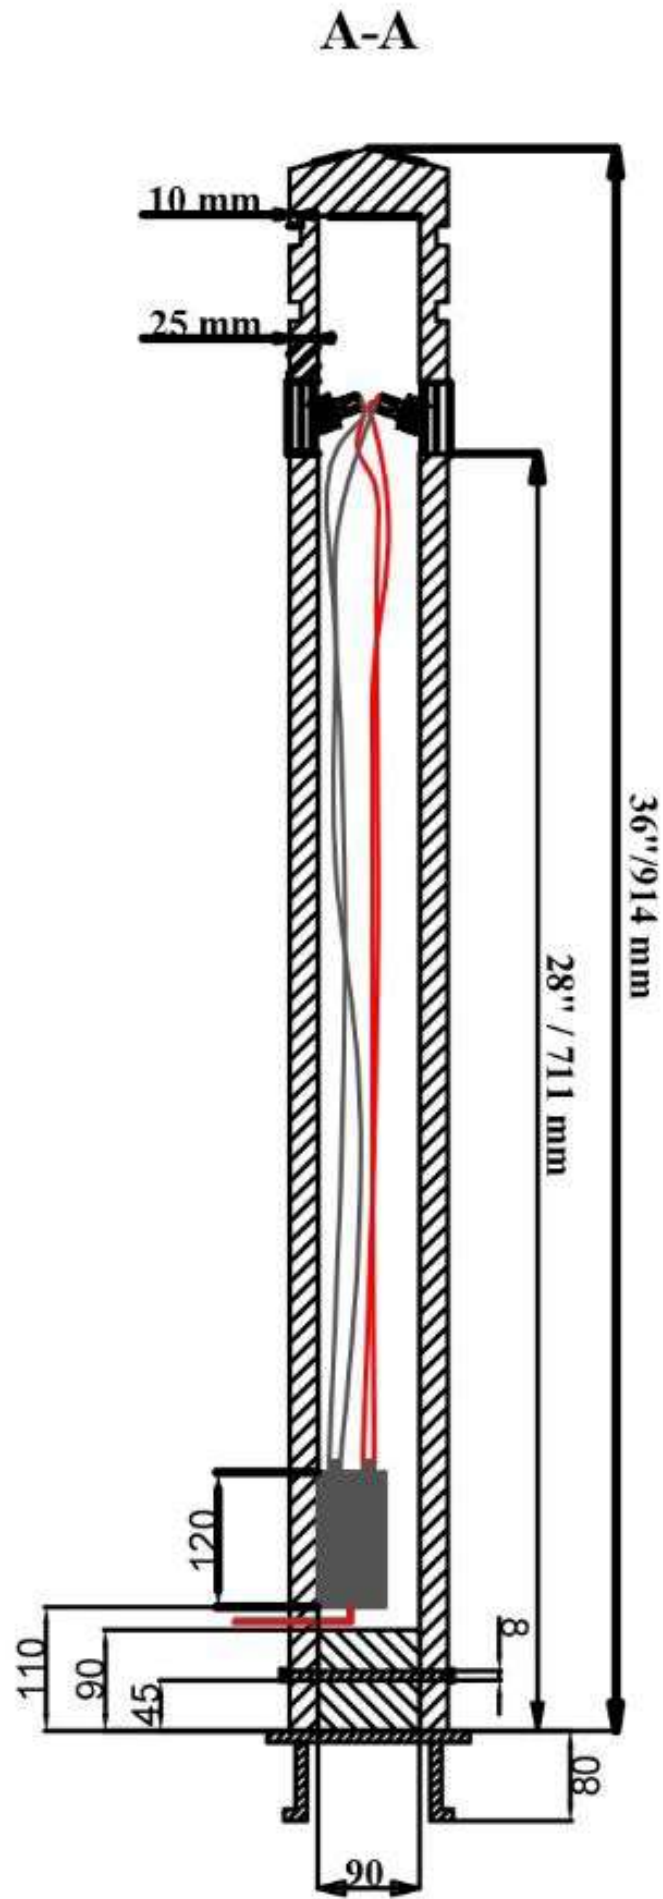

CLASSIFICATION:

IP rating	IP 67
Flammability	F

DIMENSIONS:

Length	140cm(55,11")
Profile measurements	14cm(5,51") x 14cm(5,51")
Light fixture measurements	Ø7cm(2,75") x 7,5cm (2,95") x 30cm(11,81")

Custom sizes available on request*

LIGHT SOURCES:

Bulbs:	/W - LED max2W 500 mA 209 lm 4000K /WW - LED max 2W 500 mA 199lm
3000K	
Sources:	LED
Light:	Direct

PHYSICAL:

Mounting:
Body:
AISI 316L

Earth
Hanit[®] plastic, stainless steel

FINISHES:

01. Grey, 02. Brown, 03. Black

BASE FOR ECO BOLLARD (170MM)

INSTRUCTION:

ECO BOLLARD 24:

ECO BOLLARD 36

ECO BOLLARD 42

ECO BOLLARD 48

ECO BOLLARD 55

ECO BOLLARD down 24:

ECO BOLLARD down 36:

ECO BOLLARD down 42:

ECO BOLLARD down 48:

ECO BOLLARD down 55: