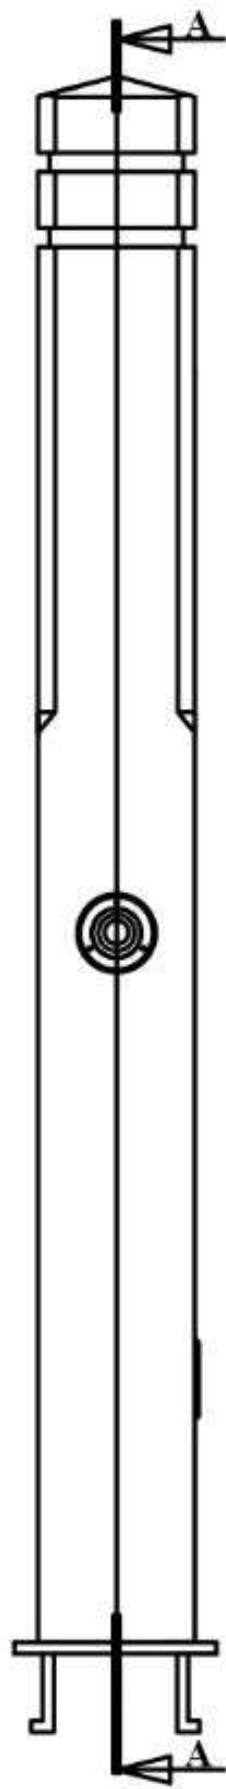

ECO BOLLARD down 48: