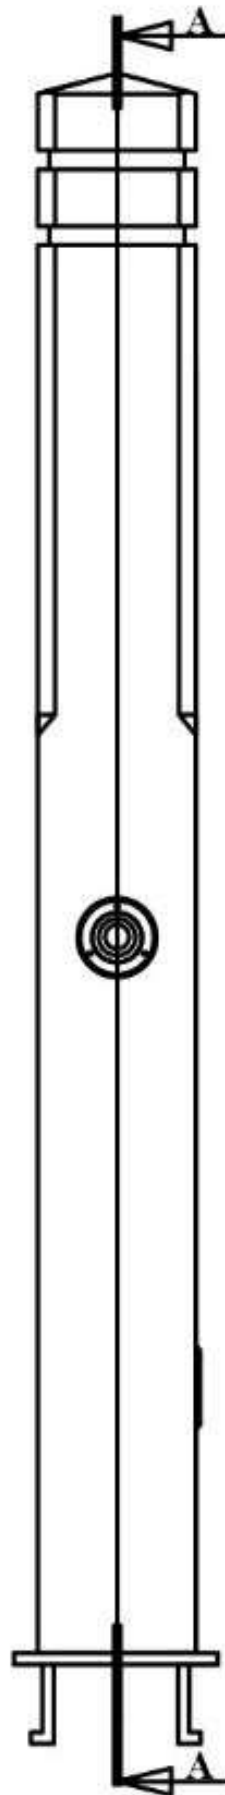

ECO BOLLARD down 36: