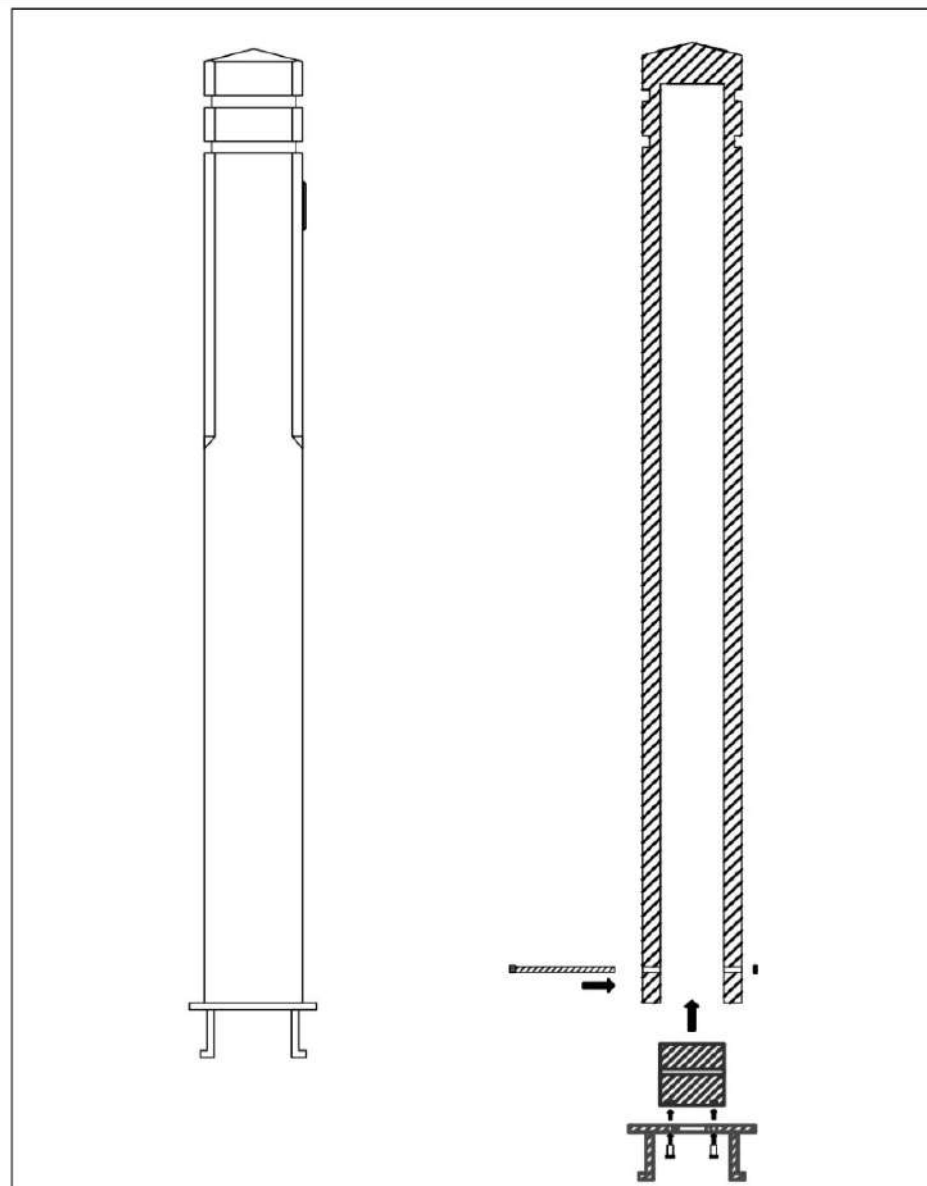

CLASSIFICATION:

IP rating	IP 67
Flammability	F

DIMENSIONS:

Length	140cm(55,11")
Profile measurements	14cm(5,51") x 14cm(5,51")
Light fixture measurements	Ø7cm(2,75") x 7,5cm (2,95") x 30cm(11,81")

Custom sizes available on request*

LIGHT SOURCES:

Bulbs:	/W - LED max2W 500 mA 209 lm 4000K /WW - LED max 2W 500 mA 199lm
3000K	
Sources:	LED
Light:	Direct

PHYSICAL:

Mounting:
Body:
AISI 316L

Earth
Hanit[®] plastic, stainless steel

FINISHES:

01. Grey, 02. Brown, 03. Black

BASE FOR ECO BOLLARD (170MM)

INSTRUCTION:

ECO BOLLARD 24:

ECO BOLLARD 36

ECO BOLLARD 42

ECO BOLLARD 48

ECO BOLLARD 55

ECO BOLLARD down 24:

ECO BOLLARD down 36:

ECO BOLLARD down 42:

ECO BOLLARD down 48:

ECO BOLLARD down 55: