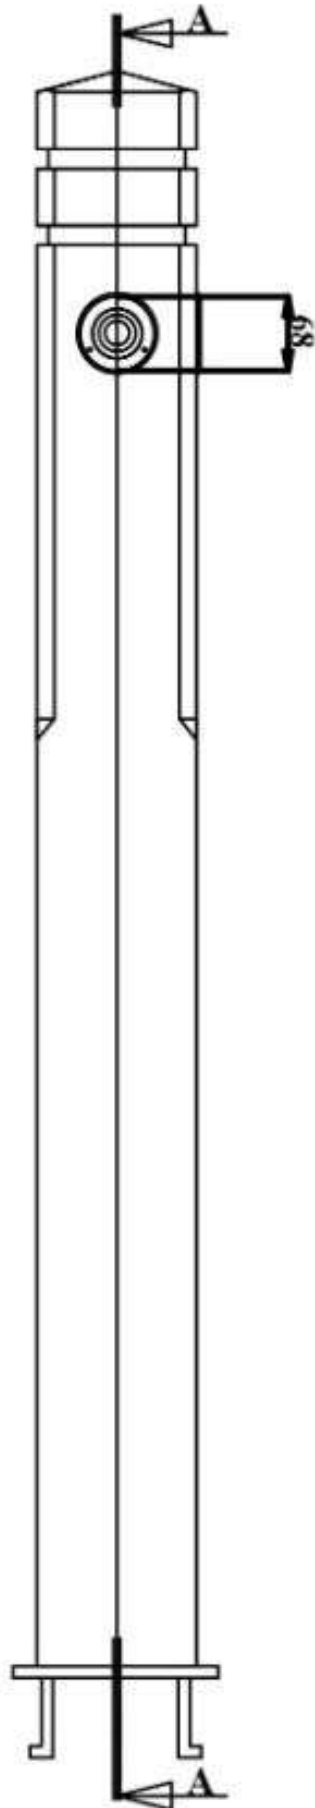

CLASSIFICATION:

IP rating	IP 67
Flammability	F

DIMENSIONS:

Length	140cm(55,11")
Profile measurements	14cm(5,51") x 14cm(5,51")
Light fixture measurements	Ø7cm(2,75") x 7,5cm (2,95") x 30cm(11,81")

Custom sizes available on request*

LIGHT SOURCES:

Bulbs:	/W - LED max2W 500 mA 209 lm 4000K /WW - LED max 2W 500 mA 199lm
3000K	
Sources:	LED
Light:	Direct

PHYSICAL:

Mounting:
Body:
AISI 316L

Earth
Hanit[®] plastic, stainless steel

FINISHES:

01. Grey, 02. Brown, 03. Black

BASE FOR ECO BOLLARD (170MM)

INSTRUCTION:

ECO BOLLARD 24:

ECO BOLLARD 36

ECO BOLLARD 42

ECO BOLLARD 48

ECO BOLLARD 55

ECO BOLLARD down 24:

ECO BOLLARD down 36:

ECO BOLLARD down 42:

ECO BOLLARD down 48:

ECO BOLLARD down 55: