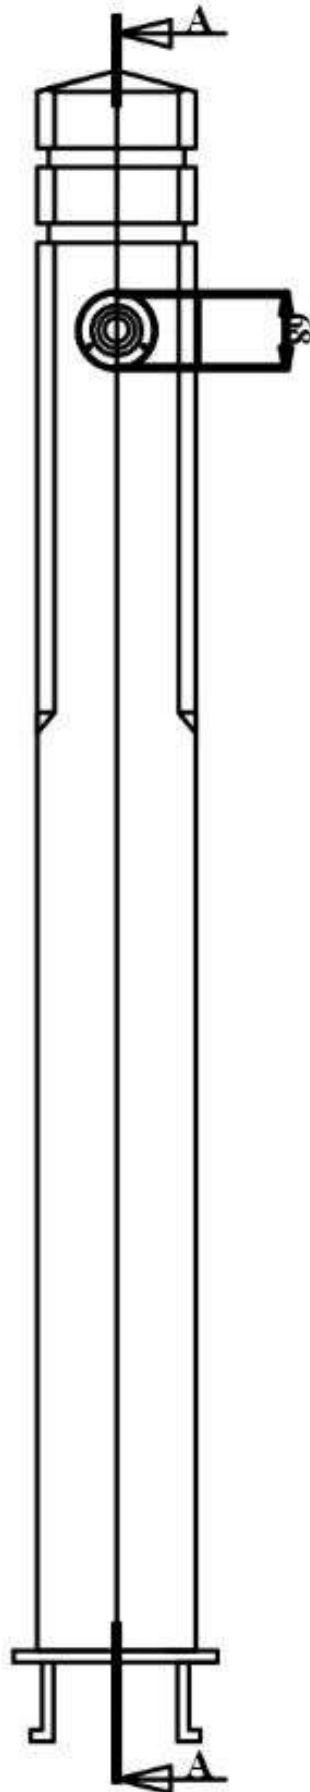

ECO BOLLARD

BODY:

Hanit[®] bollards are made from 100% recycled plastic. They are weather and rot-resistant, heavy-duty yet easy to install. The Eco Zeppelin is maintenance free and resistant to oils, brines, acids, and salt water. They are comparatively lightweight, meaning no heavy equipment is required for installation. Stainless steel AISI 216L.

CLASSIFICATION:

IP rating	IP 67
Flammability	F

DIMENSIONS:

Length	140cm(55,11")
Profile measurements	14cm(5,51") x 14cm(5,51")
Light fixture measurements	Ø7cm(2,75") x 7,5cm (2,95") x 30cm(11,81")

Custom sizes available on request*

LIGHT SOURCES:

Bulbs:	/W - LED max2W 500 mA 209 lm 4000K /WW - LED max 2W 500 mA 199lm
3000K	
Sources:	LED
Light:	Direct

PHYSICAL:

Mounting:
Body:
AISI 316L

Earth
Hanit[®] plastic, stainless steel

FINISHES:

01. Grey, 02. Brown, 03. Black

BASE FOR ECO BOLLARD (170MM)

INSTRUCTION:

ECO BOLLARD 24:

ECO BOLLARD 36

ECO BOLLARD 42

ECO BOLLARD 48

ECO BOLLARD 55