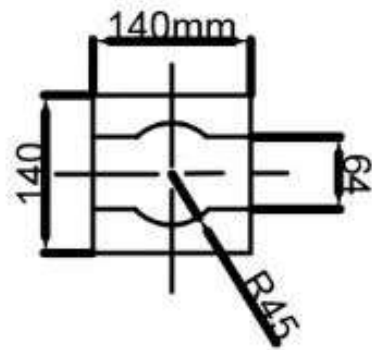

CLASSIFICATION:

IP rating	IP 67
Flammability	F

DIMENSIONS:

Length	140cm(55,11")
Profile measurements	14cm(5,51") x 14cm(5,51")
Light fixture measurements	Ø7cm(2,75") x 7,5cm (2,95") x 30cm(11,81")

Custom sizes available on request*

LIGHT SOURCES:

Bulbs:	/W - LED max2W 500 mA 209 lm 4000K /WW - LED max 2W 500 mA 199lm
3000K	
Sources:	LED
Light:	Direct

PHYSICAL:

Mounting:
Body:
AISI 316L

Earth
Hanit[®] plastic, stainless steel

FINISHES:

01. Grey, 02. Brown, 03. Black

BASE FOR ECO BOLLARD (170MM)

INSTRUCTION:

ECO BOLLARD 24:

ECO BOLLARD 36

ECO BOLLARD 42

ECO BOLLARD 48

ECO BOLLARD 55

ECO BOLLARD down 24:

ECO BOLLARD down 36:

ECO BOLLARD down 42:

ECO BOLLARD down 48:

ECO BOLLARD down 55: