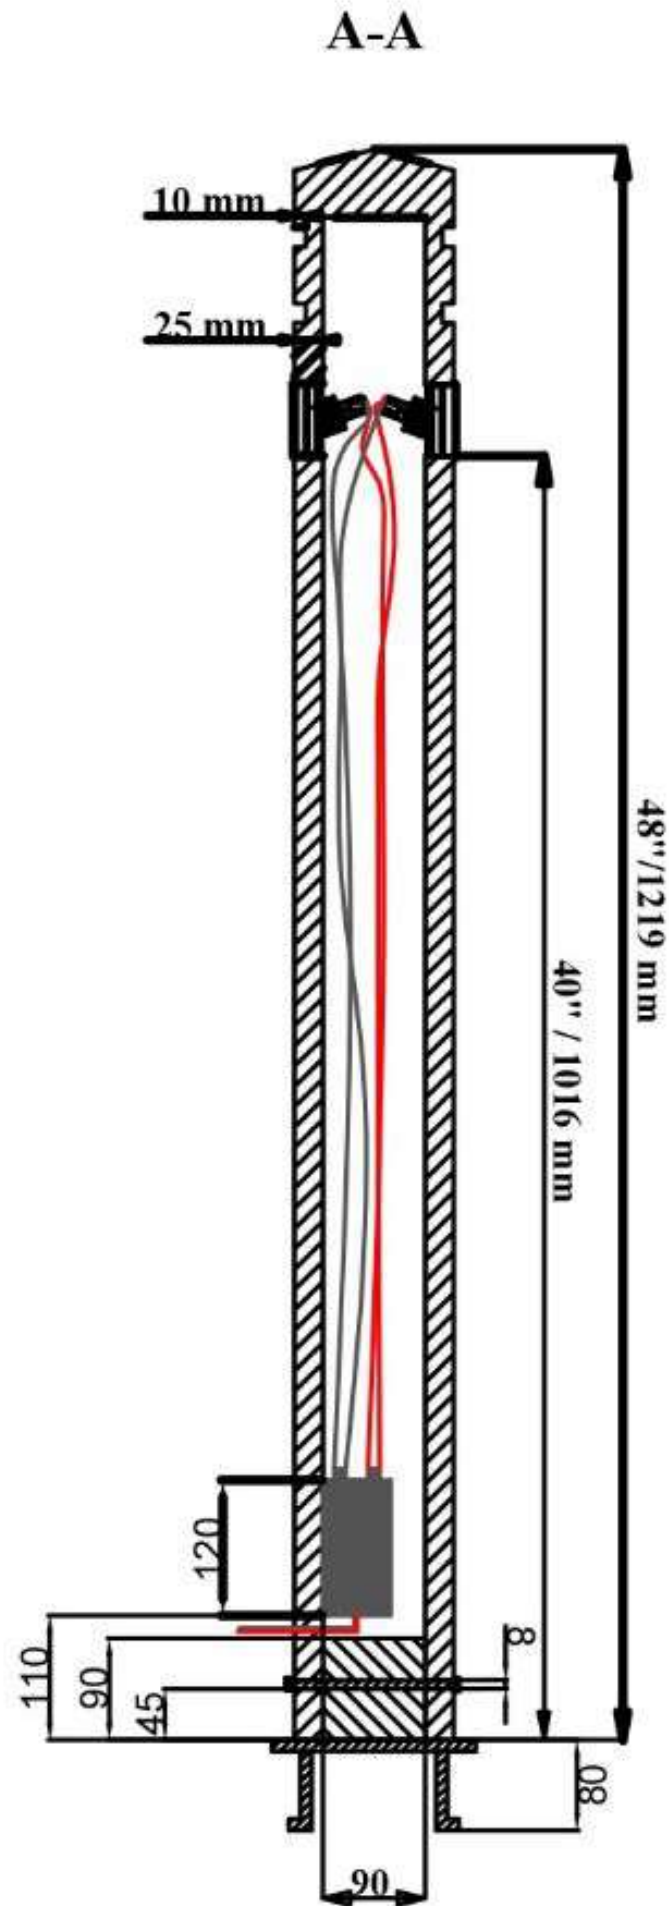

CLASSIFICATION:

IP rating	IP 67
Flammability	F

DIMENSIONS:

Length	140cm(55,11")
Profile measurements	14cm(5,51") x 14cm(5,51")
Light fixture measurements	Ø7cm(2,75") x 7,5cm (2,95") x 30cm(11,81")

Custom sizes available on request*

LIGHT SOURCES:

Bulbs:	/W - LED max2W 500 mA 209 lm 4000K /WW - LED max 2W 500 mA 199lm
3000K	
Sources:	LED
Light:	Direct

PHYSICAL:

Mounting:
Body:
AISI 316L

Earth
Hanit[®] plastic, stainless steel

FINISHES:

01. Grey, 02. Brown, 03. Black

BASE FOR ECO BOLLARD (170MM)

INSTRUCTION:

ECO BOLLARD 24:

ECO BOLLARD 36

ECO BOLLARD 42

ECO BOLLARD 48

ECO BOLLARD 55

ECO BOLLARD down 24:

ECO BOLLARD down 36:

ECO BOLLARD down 42:

ECO BOLLARD down 48:

ECO BOLLARD down 55: