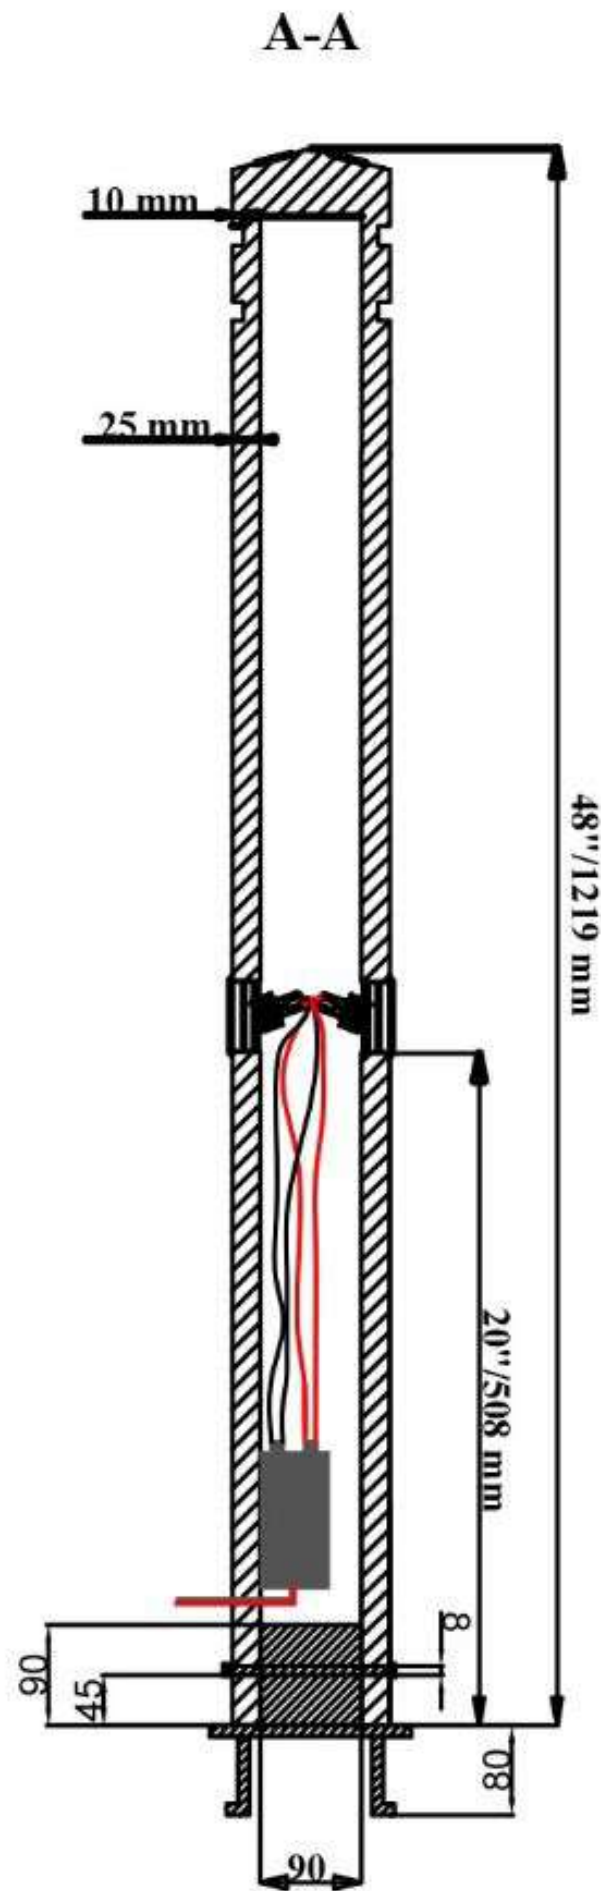

CLASSIFICATION:

IP rating	IP 67
Flammability	F

DIMENSIONS:

Length	140cm(55,11")
Profile measurements	14cm(5,51") x 14cm(5,51")
Light fixture measurements	Ø7cm(2,75") x 7,5cm (2,95") x 30cm(11,81")

Custom sizes available on request*

LIGHT SOURCES:

Bulbs:	/W - LED max2W 500 mA 209 lm 4000K /WW - LED max 2W 500 mA 199lm
3000K	
Sources:	LED
Light:	Direct

PHYSICAL:

Mounting:
Body:
AISI 316L

Earth
Hanit[®] plastic, stainless steel

FINISHES:

01. Grey, 02. Brown, 03. Black

BASE FOR ECO BOLLARD (170MM)

INSTRUCTION:

ECO BOLLARD 24:

ECO BOLLARD 36

ECO BOLLARD 42

ECO BOLLARD 48

ECO BOLLARD 55

ECO BOLLARD down 24:

ECO BOLLARD down 36:

ECO BOLLARD down 42:

ECO BOLLARD down 48:

ECO BOLLARD down 55: