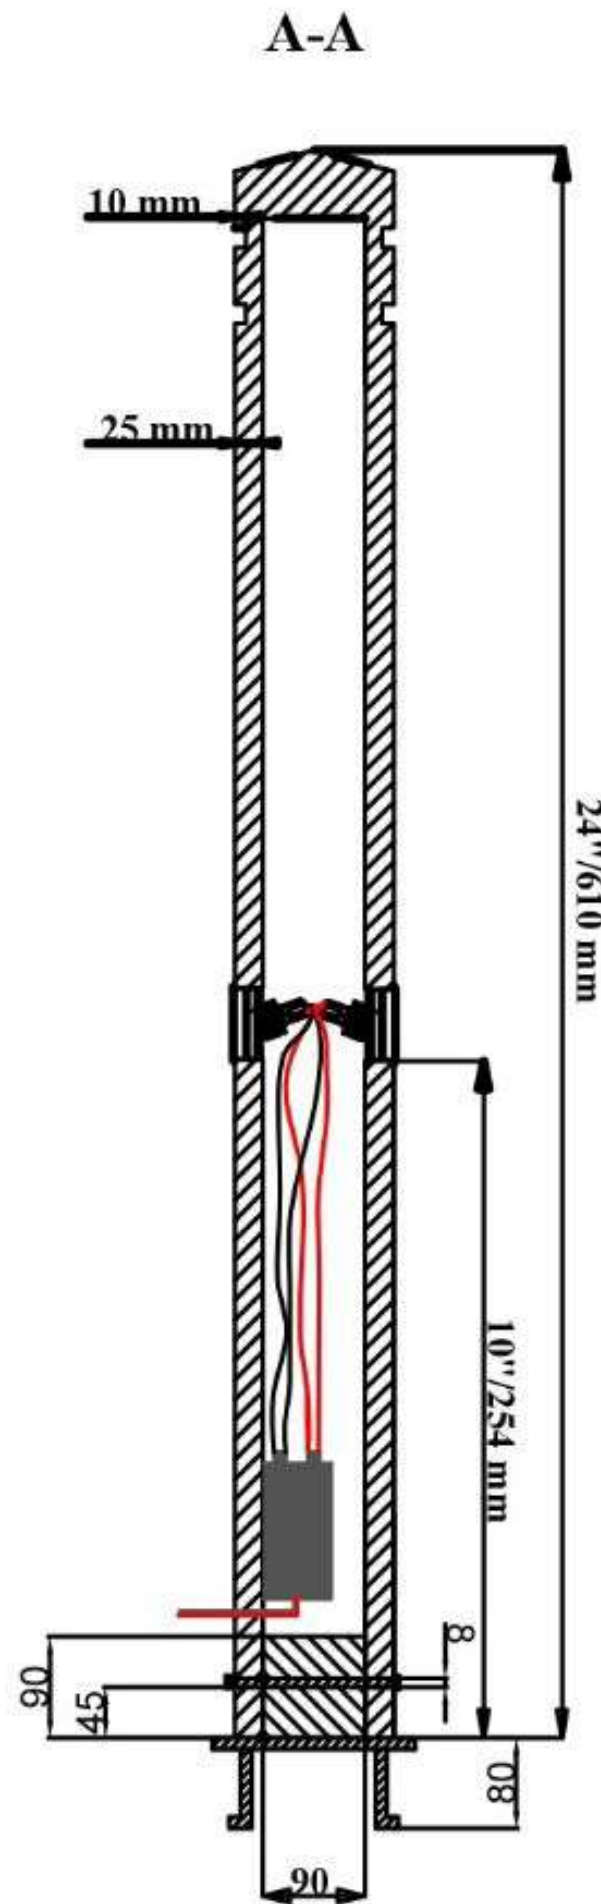

CLASSIFICATION:

IP rating	IP 67
Flammability	F

DIMENSIONS:

Length	140cm(55,11")
Profile measurements	14cm(5,51") x 14cm(5,51")
Light fixture measurements	Ø7cm(2,75") x 7,5cm (2,95") x 30cm(11,81")

Custom sizes available on request*

LIGHT SOURCES:

Bulbs:	/W - LED max2W 500 mA 209 lm 4000K /WW - LED max 2W 500 mA 199lm
3000K	
Sources:	LED
Light:	Direct

PHYSICAL:

Mounting:
Body:
AISI 316L

Earth
Hanit[®] plastic, stainless steel

FINISHES:

01. Grey, 02. Brown, 03. Black

BASE FOR ECO BOLLARD (170MM)

INSTRUCTION:

ECO BOLLARD 24:

ECO BOLLARD 36

ECO BOLLARD 42

ECO BOLLARD 48

ECO BOLLARD 55

ECO BOLLARD down 24:

ECO BOLLARD down 36:

ECO BOLLARD down 42:

ECO BOLLARD down 48:

ECO BOLLARD down 55: