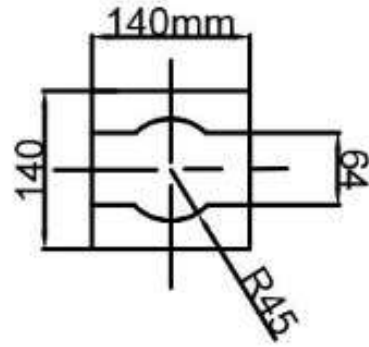

CLASSIFICATION:

IP rating	IP 67
Flammability	F

DIMENSIONS:

Length	140cm(55,11")
Profile measurements	14cm(5,51") x 14cm(5,51")
Light fixture measurements	Ø7cm(2,75") x 7,5cm (2,95") x 30cm(11,81")

Custom sizes available on request*

LIGHT SOURCES:

Bulbs:	/W - LED max2W 500 mA 209 lm 4000K /WW - LED max 2W 500 mA 199lm
3000K	
Sources:	LED
Light:	Direct

PHYSICAL:

Mounting:
Body:
AISI 316L

Earth
Hanit[®] plastic, stainless steel

FINISHES:

01. Grey, 02. Brown, 03. Black

BASE FOR ECO BOLLARD (170MM)

INSTRUCTION:

ECO BOLLARD 24:

ECO BOLLARD 36

ECO BOLLARD 42

ECO BOLLARD 48

ECO BOLLARD 55

ECO BOLLARD down 24:

ECO BOLLARD down 36:

ECO BOLLARD down 42:

ECO BOLLARD down 48:

ECO BOLLARD down 55: