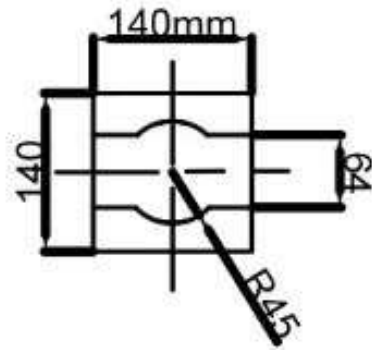

CLASSIFICATION:

IP rating	IP 67
Flammability	F

DIMENSIONS:

Length	140cm(55,11")
Profile measurements	14cm(5,51") x 14cm(5,51")
Light fixture measurements	Ø7cm(2,75") x 7,5cm (2,95") x 30cm(11,81")

Custom sizes available on request*

LIGHT SOURCES:

Bulbs:	/W - LED max2W 500 mA 209 lm 4000K /WW - LED max 2W 500 mA 199lm
3000K	
Sources:	LED
Light:	Direct

PHYSICAL:

Mounting:
Body:
AISI 316L

Earth
Hanit[®] plastic, stainless steel

FINISHES:

01. Grey, 02. Brown, 03. Black

BASE FOR ECO BOLLARD (170MM)

INSTRUCTION:

ECO BOLLARD 24:

ECO BOLLARD 36

ECO BOLLARD 42

ECO BOLLARD 48

ECO BOLLARD 55

ECO BOLLARD down 24:

ECO BOLLARD down 36:

ECO BOLLARD down 42:

ECO BOLLARD down 48:

ECO BOLLARD down 55: