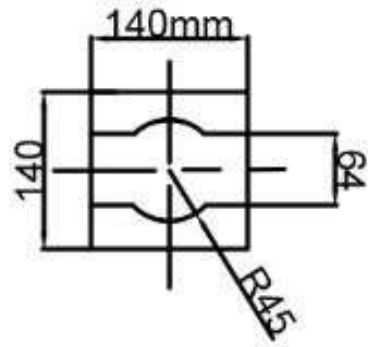

CLASSIFICATION:

IP rating	IP 67
Flammability	F

DIMENSIONS:

Length	140cm(55,11")
Profile measurements	14cm(5,51") x 14cm(5,51")
Light fixture measurements	Ø7cm(2,75") x 7,5cm (2,95") x 30cm(11,81")

Custom sizes available on request*

LIGHT SOURCES:

Bulbs:	/W - LED max2W 500 mA 209 lm 4000K /WW - LED max 2W 500 mA 199lm
3000K	
Sources:	LED
Light:	Direct

PHYSICAL:

Mounting:
Body:
AISI 316L

Earth
Hanit[®] plastic, stainless steel

FINISHES:

01. Grey, 02. Brown, 03. Black

BASE FOR ECO BOLLARD (170MM)

INSTRUCTION:

ECO BOLLARD 24:

ECO BOLLARD 36

ECO BOLLARD 42

ECO BOLLARD 48

ECO BOLLARD 55

ECO BOLLARD down 24:

ECO BOLLARD down 36:

ECO BOLLARD down 42:

ECO BOLLARD down 48:

ECO BOLLARD down 55: