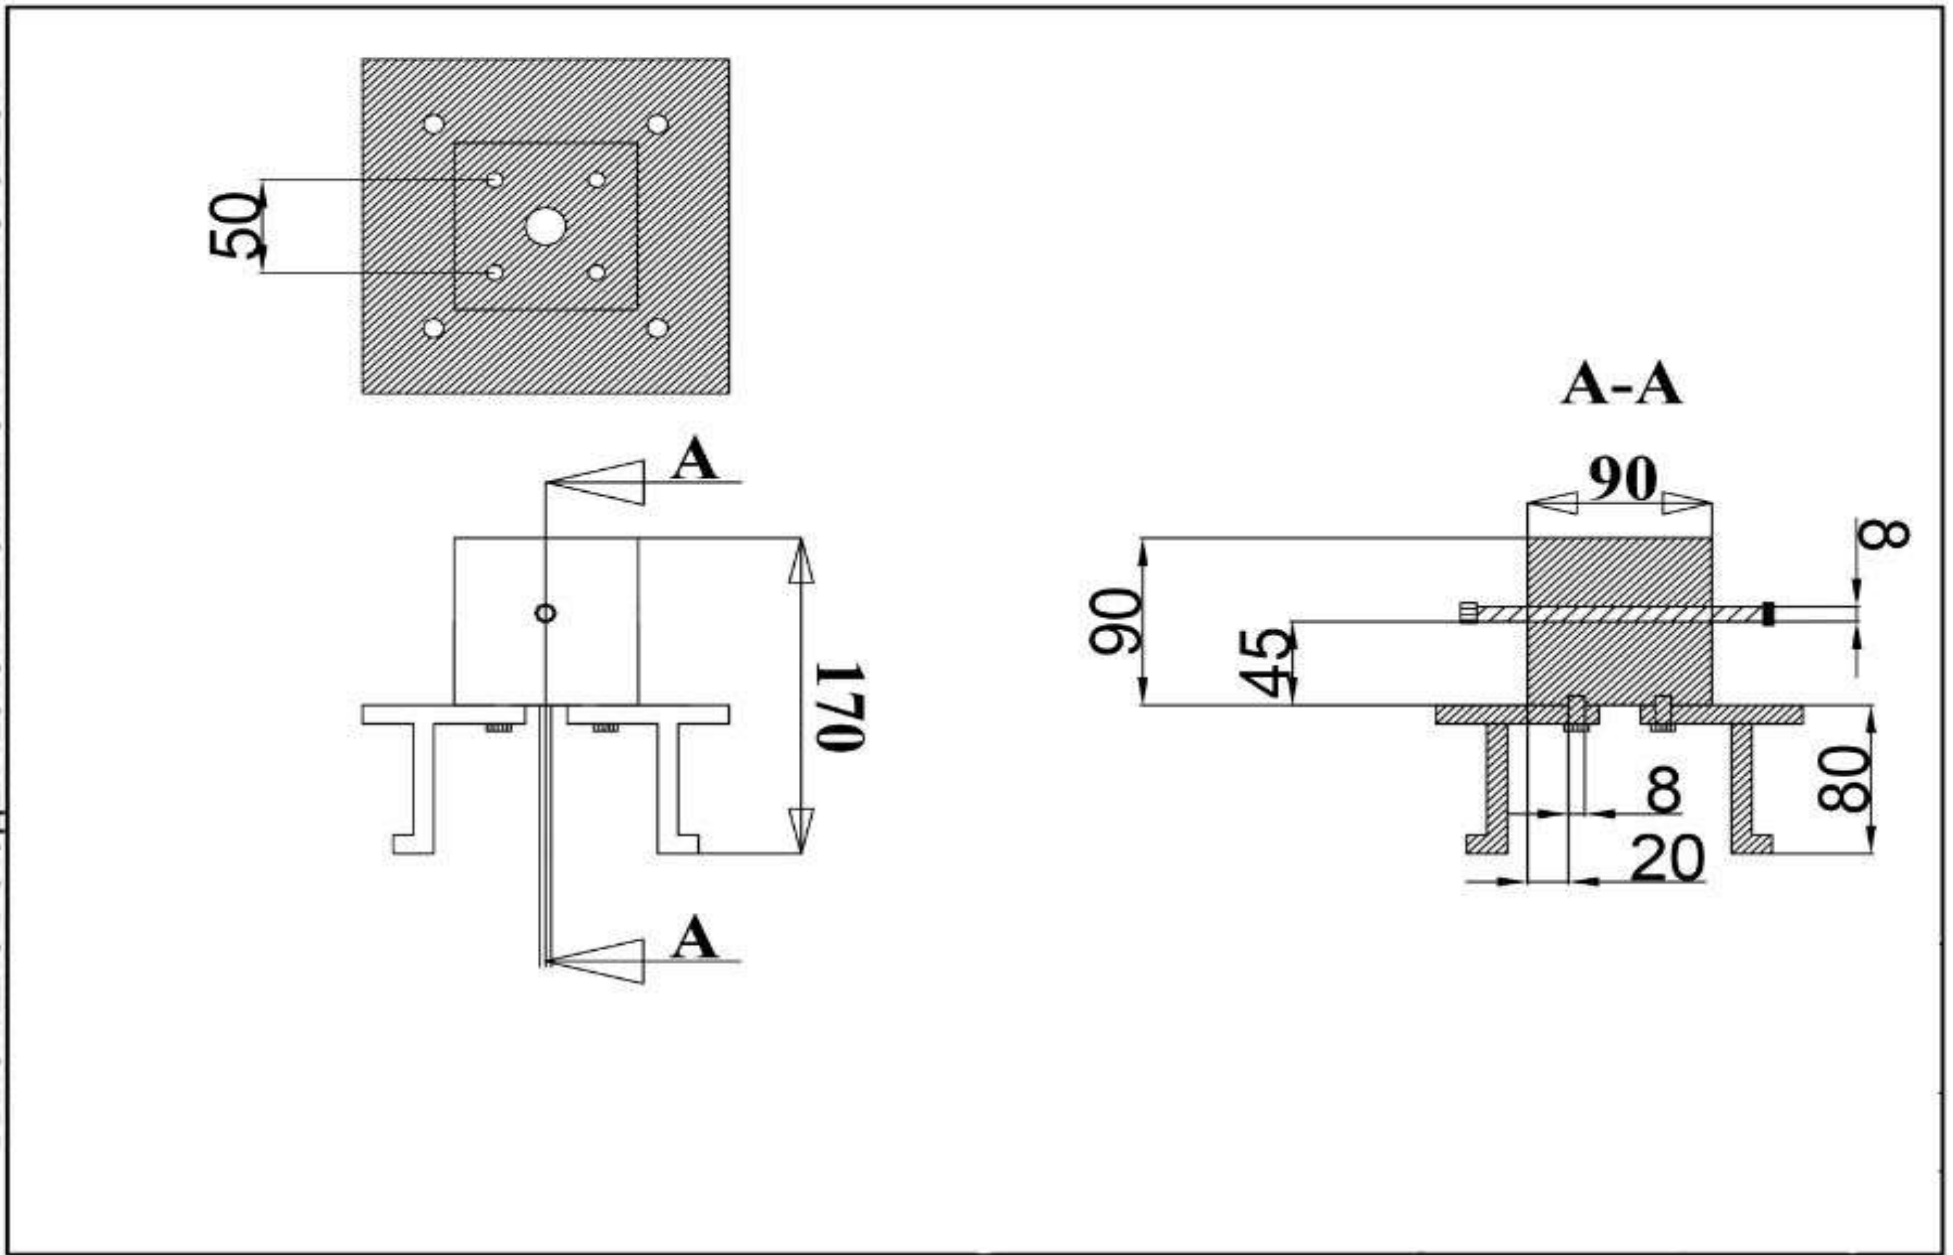

CLASSIFICATION:

IP rating	IP 67
Flammability	F

DIMENSIONS:

Length	140cm(55,11")
Profile measurements	14cm(5,51") x 14cm(5,51")
Light fixture measurements	Ø7cm(2,75") x 7,5cm (2,95") x 30cm(11,81")

Custom sizes available on request*

LIGHT SOURCES:

Bulbs:	/W - LED max2W 500 mA 209 lm 4000K /WW - LED max 2W 500 mA 199lm
3000K	
Sources:	LED
Light:	Direct

PHYSICAL:

Mounting:
Body:
AISI 316L

Earth
Hanit[®] plastic, stainless steel

FINISHES:

01. Grey, 02. Brown, 03. Black

BASE FOR ECO BOLLARD (170MM)

INSTRUCTION:

ECO BOLLARD 24:

ECO BOLLARD 36

ECO BOLLARD 42

ECO BOLLARD 48

ECO BOLLARD 55