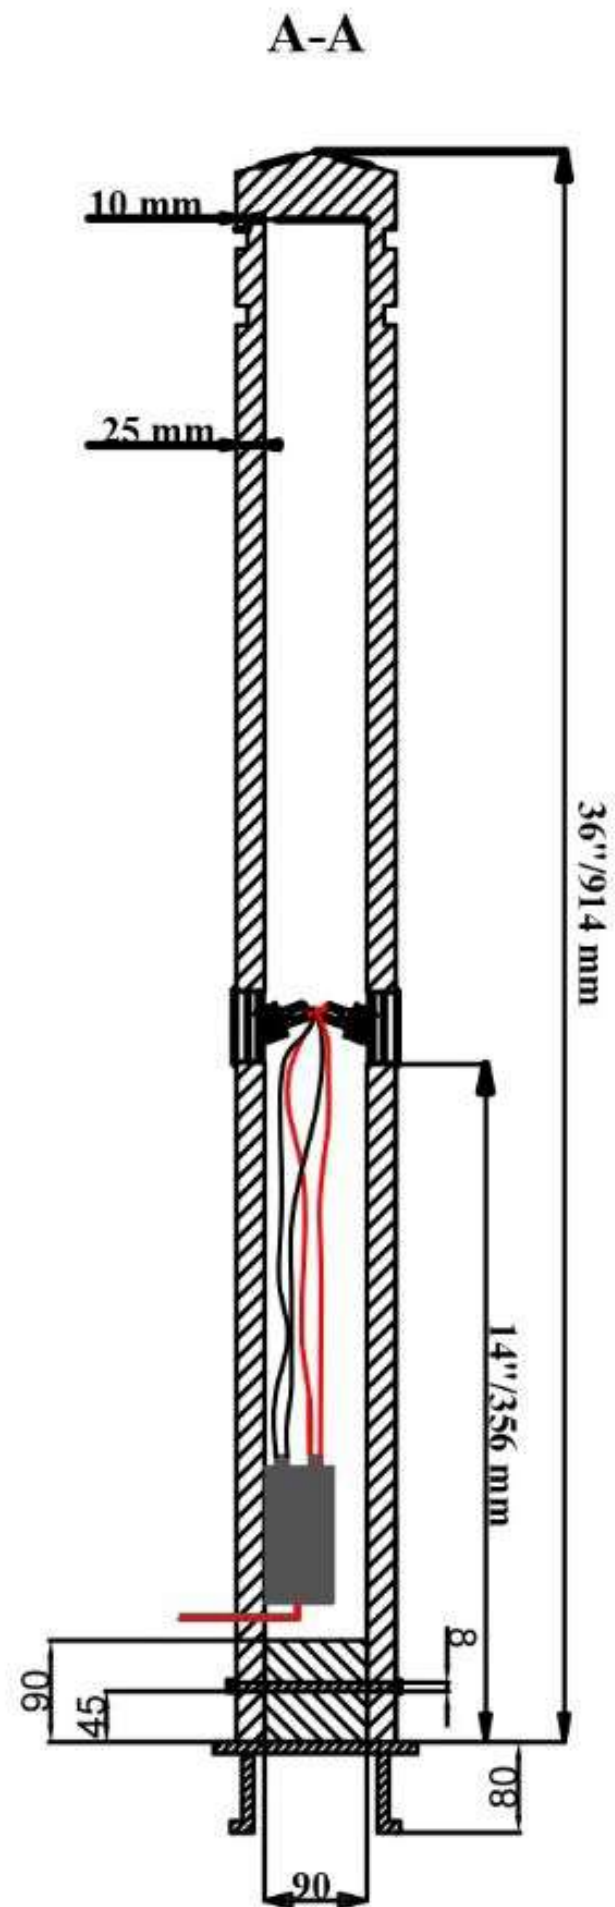

CLASSIFICATION:

IP rating	IP 67
Flammability	F

DIMENSIONS:

Length	140cm(55,11")
Profile measurements	14cm(5,51") x 14cm(5,51")
Light fixture measurements	Ø7cm(2,75") x 7,5cm (2,95") x 30cm(11,81")

Custom sizes available on request*

LIGHT SOURCES:

Bulbs:	/W - LED max2W 500 mA 209 lm 4000K /WW - LED max 2W 500 mA 199lm
3000K	
Sources:	LED
Light:	Direct

PHYSICAL:

Mounting:
Body:
AISI 316L

Earth
Hanit[®] plastic, stainless steel

FINISHES:

01. Grey, 02. Brown, 03. Black

BASE FOR ECO BOLLARD (170MM)

INSTRUCTION:

ECO BOLLARD 24:

ECO BOLLARD 36

ECO BOLLARD 42

ECO BOLLARD 48

ECO BOLLARD 55

ECO BOLLARD down 24:

ECO BOLLARD down 36:

ECO BOLLARD down 42:

ECO BOLLARD down 48:

ECO BOLLARD down 55: