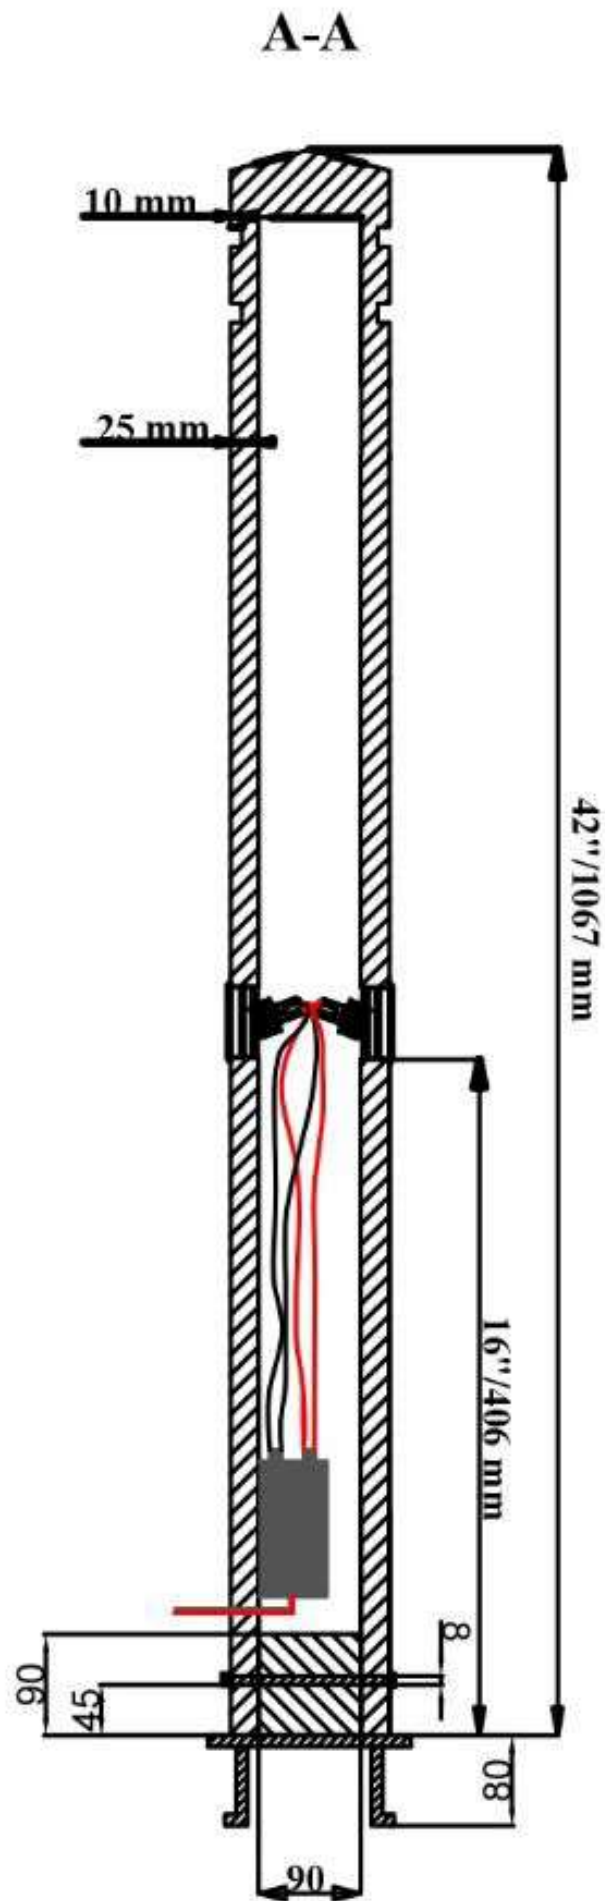

CLASSIFICATION:

IP rating	IP 67
Flammability	F

DIMENSIONS:

Length	140cm(55,11")
Profile measurements	14cm(5,51") x 14cm(5,51")
Light fixture measurements	Ø7cm(2,75") x 7,5cm (2,95") x 30cm(11,81")

Custom sizes available on request*

LIGHT SOURCES:

Bulbs:	/W - LED max2W 500 mA 209 lm 4000K /WW - LED max 2W 500 mA 199lm
3000K	
Sources:	LED
Light:	Direct

PHYSICAL:

Mounting:
Body:
AISI 316L

Earth
Hanit[®] plastic, stainless steel

FINISHES:

01. Grey, 02. Brown, 03. Black

BASE FOR ECO BOLLARD (170MM)

INSTRUCTION:

ECO BOLLARD 24:

ECO BOLLARD 36

ECO BOLLARD 42

ECO BOLLARD 48

ECO BOLLARD 55

ECO BOLLARD down 24:

ECO BOLLARD down 36:

ECO BOLLARD down 42:

ECO BOLLARD down 48:

ECO BOLLARD down 55: