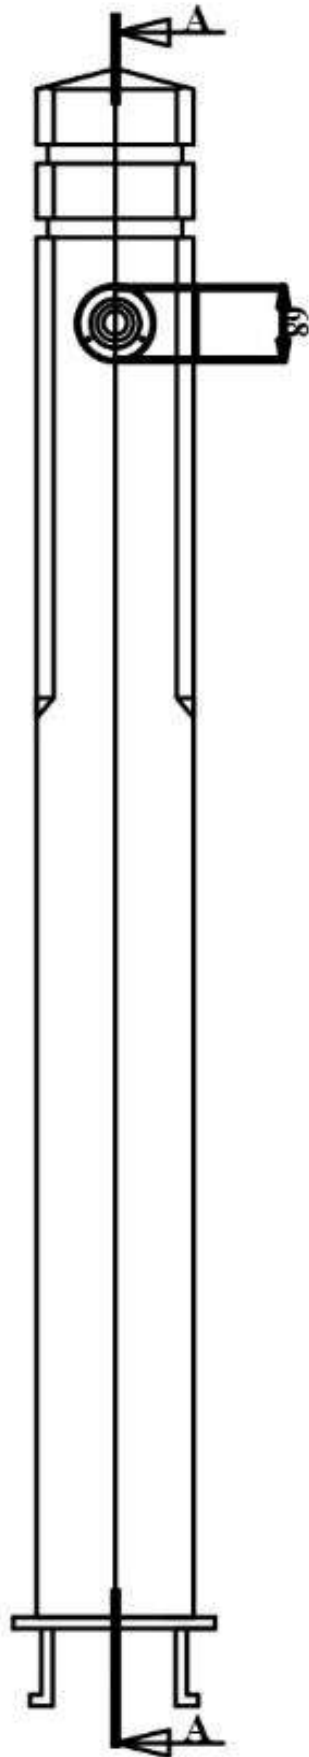

ECO BOLLARD

BODY:

Hanit[®] bollards are made from 100% recycled plastic. They are weather and rot-resistant, heavy-duty yet easy to install. The Eco Zeppelin is maintenance free and resistant to oils, brines, acids, and salt water. They are comparatively lightweight, meaning no heavy equipment is required for installation. Stainless steel AISI 216L.

CLASSIFICATION:

IP rating	IP 67
Flammability	F

DIMENSIONS:

Length	140cm(55,11")
Profile measurements	14cm(5,51") x 14cm(5,51")
Light fixture measurements	Ø7cm(2,75") x 7,5cm (2,95") x 30cm(11,81")

Custom sizes available on request*

LIGHT SOURCES:

Bulbs:	/W - LED max2W 500 mA 209 lm 4000K /WW - LED max 2W 500 mA 199lm
3000K	
Sources:	LED
Light:	Direct

PHYSICAL:

Mounting:
Body:
AISI 316L

Earth
Hanit[®] plastic, stainless steel

FINISHES:

01. Grey, 02. Brown, 03. Black

BASE FOR ECO BOLLARD (170MM)

INSTRUCTION:

ECO BOLLARD 24:

ECO BOLLARD 36

ECO BOLLARD 42

ECO BOLLARD 48

ECO BOLLARD 55