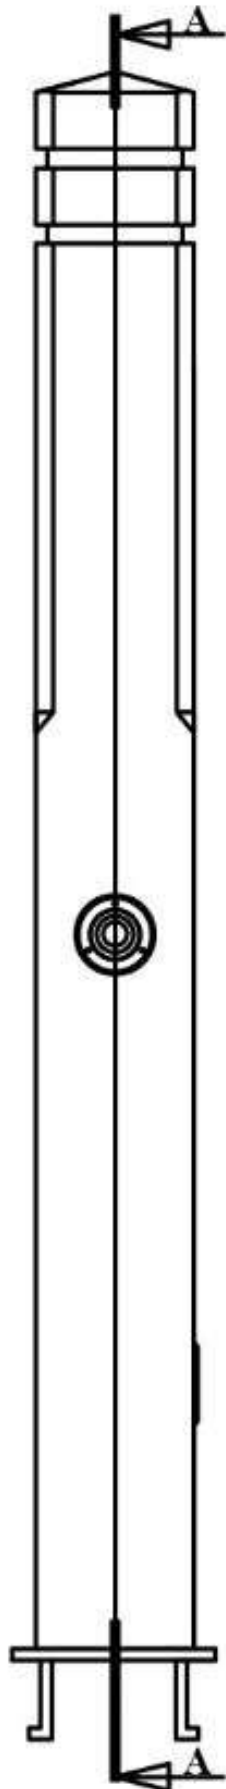

ECO BOLLARD down 24: