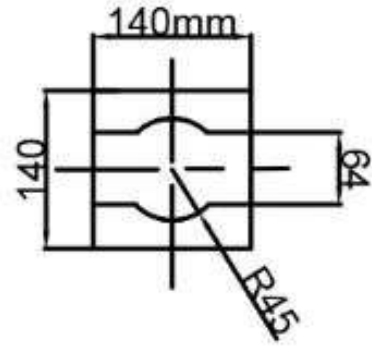

CLASSIFICATION:

IP rating	IP 67
Flammability	F

DIMENSIONS:

Length	140cm(55,11")
Profile measurements	14cm(5,51") x 14cm(5,51")
Light fixture measurements	Ø7cm(2,75") x 7,5cm (2,95") x 30cm(11,81")

Custom sizes available on request*

LIGHT SOURCES:

Bulbs:	/W - LED max2W 500 mA 209 lm 4000K /WW - LED max 2W 500 mA 199lm
3000K	
Sources:	LED
Light:	Direct

PHYSICAL:

Mounting:
Body:
AISI 316L

Earth
Hanit[®] plastic, stainless steel

FINISHES:

01. Grey, 02. Brown, 03. Black

BASE FOR ECO BOLLARD (170MM)

INSTRUCTION:

ECO BOLLARD 24:

ECO BOLLARD 36

ECO BOLLARD 42

ECO BOLLARD 48

ECO BOLLARD 55

ECO BOLLARD down 24:

ECO BOLLARD down 36:

ECO BOLLARD down 42:

ECO BOLLARD down 48:

ECO BOLLARD down 55: