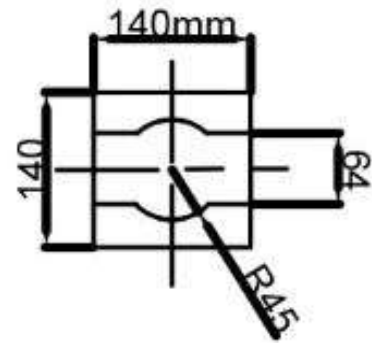

CLASSIFICATION:

IP rating	IP 67
Flammability	F

DIMENSIONS:

Length	140cm(55,11")
Profile measurements	14cm(5,51") x 14cm(5,51")
Light fixture measurements	Ø7cm(2,75") x 7,5cm (2,95") x 30cm(11,81")

Custom sizes available on request*

LIGHT SOURCES:

Bulbs:	/W - LED max2W 500 mA 209 lm 4000K /WW - LED max 2W 500 mA 199lm
3000K	
Sources:	LED
Light:	Direct

PHYSICAL:

Mounting:
Body:
AISI 316L

Earth
Hanit[®] plastic, stainless steel

FINISHES:

01. Grey, 02. Brown, 03. Black

BASE FOR ECO BOLLARD (170MM)

INSTRUCTION:

ECO BOLLARD 24:

ECO BOLLARD 36

ECO BOLLARD 42

ECO BOLLARD 48

ECO BOLLARD 55

ECO BOLLARD down 24:

ECO BOLLARD down 36:

ECO BOLLARD down 42:

ECO BOLLARD down 48:

ECO BOLLARD down 55: