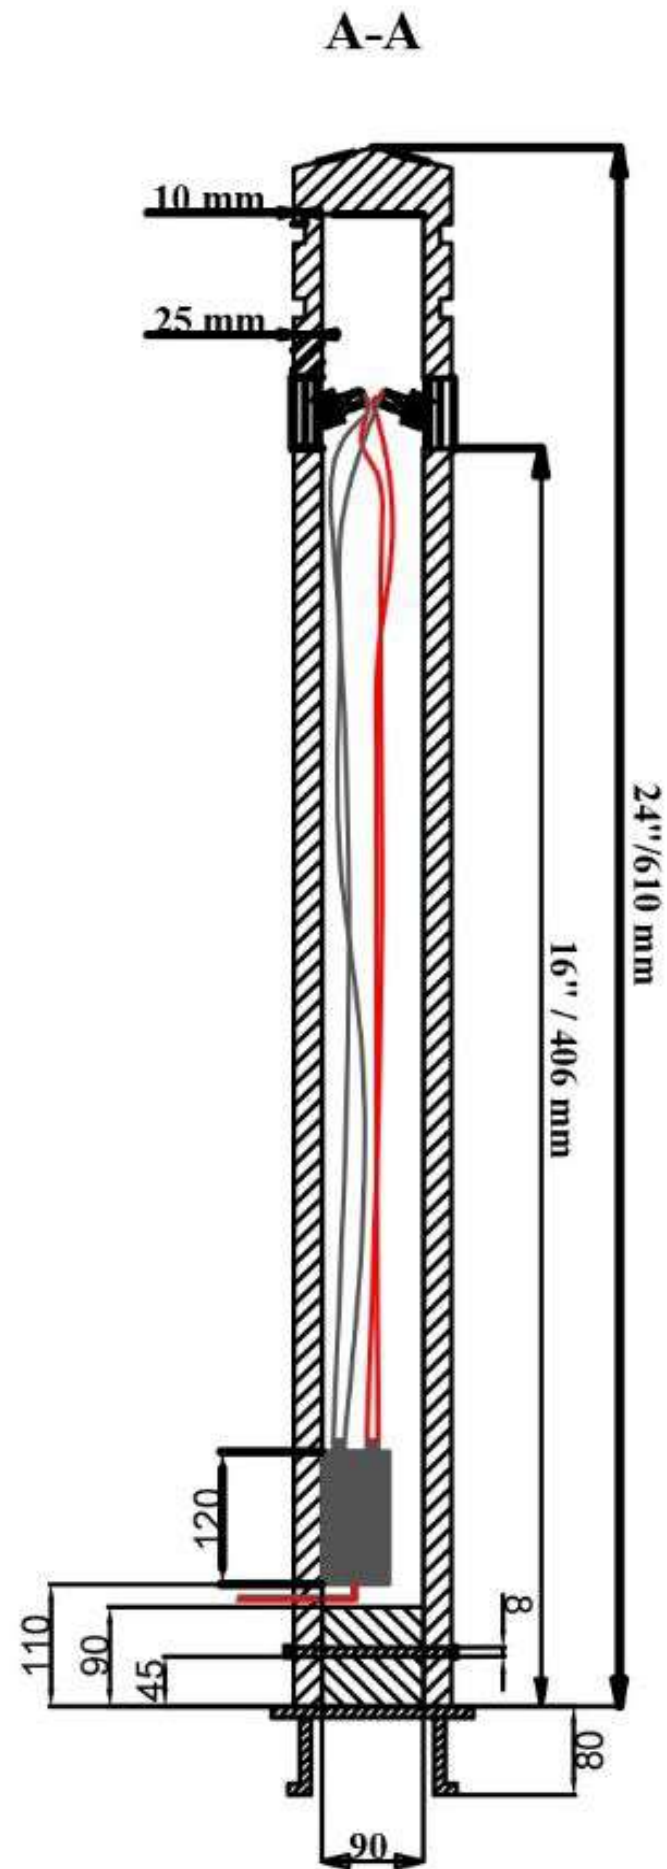

CLASSIFICATION:

IP rating	IP 67
Flammability	F

DIMENSIONS:

Length	140cm(55,11")
Profile measurements	14cm(5,51") x 14cm(5,51")
Light fixture measurements	Ø7cm(2,75") x 7,5cm (2,95") x 30cm(11,81")

Custom sizes available on request*

LIGHT SOURCES:

Bulbs:	/W - LED max2W 500 mA 209 lm 4000K /WW - LED max 2W 500 mA 199lm
3000K	
Sources:	LED
Light:	Direct

PHYSICAL:

Mounting:
Body:
AISI 316L

Earth
Hanit[®] plastic, stainless steel

FINISHES:

01. Grey, 02. Brown, 03. Black

BASE FOR ECO BOLLARD (170MM)

INSTRUCTION:

ECO BOLLARD 24:

ECO BOLLARD 36

ECO BOLLARD 42

ECO BOLLARD 48

ECO BOLLARD 55

ECO BOLLARD down 24:

ECO BOLLARD down 36:

ECO BOLLARD down 42:

ECO BOLLARD down 48:

ECO BOLLARD down 55: