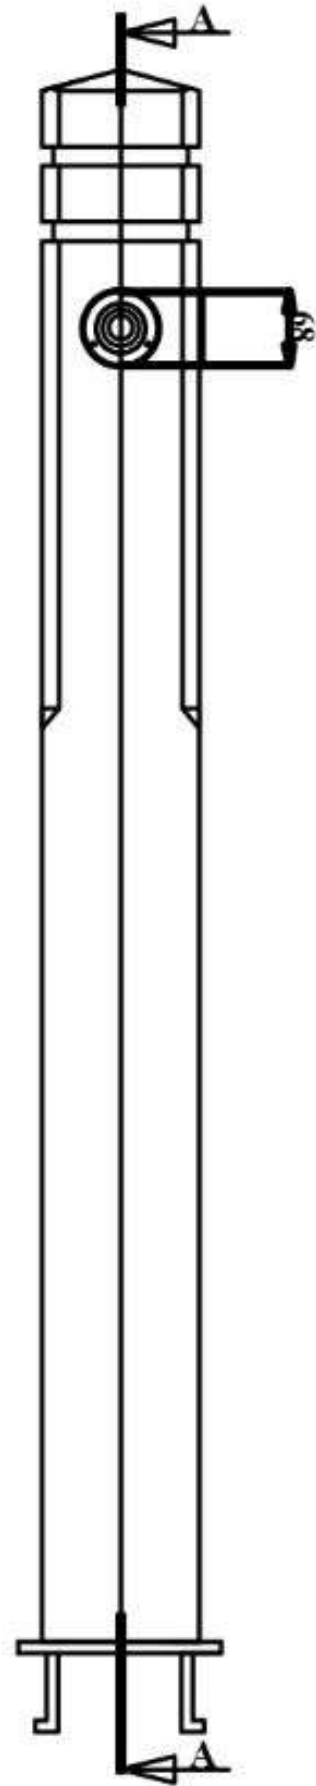

CLASSIFICATION:

IP rating	IP 67
Flammability	F

DIMENSIONS:

Length	140cm(55,11")
Profile measurements	14cm(5,51") x 14cm(5,51")
Light fixture measurements	Ø7cm(2,75") x 7,5cm (2,95") x 30cm(11,81")

Custom sizes available on request*

LIGHT SOURCES:

Bulbs:	/W - LED max2W 500 mA 209 lm 4000K /WW - LED max 2W 500 mA 199lm
3000K	
Sources:	LED
Light:	Direct

PHYSICAL:

Mounting:
Body:
AISI 316L

Earth
Hanit[®] plastic, stainless steel

FINISHES:

01. Grey, 02. Brown, 03. Black

BASE FOR ECO BOLLARD (170MM)

INSTRUCTION:

ECO BOLLARD 24:

ECO BOLLARD 36

ECO BOLLARD 42

ECO BOLLARD 48

ECO BOLLARD 55

ECO BOLLARD down 24:

ECO BOLLARD down 36:

ECO BOLLARD down 42:

ECO BOLLARD down 48:

ECO BOLLARD down 55: