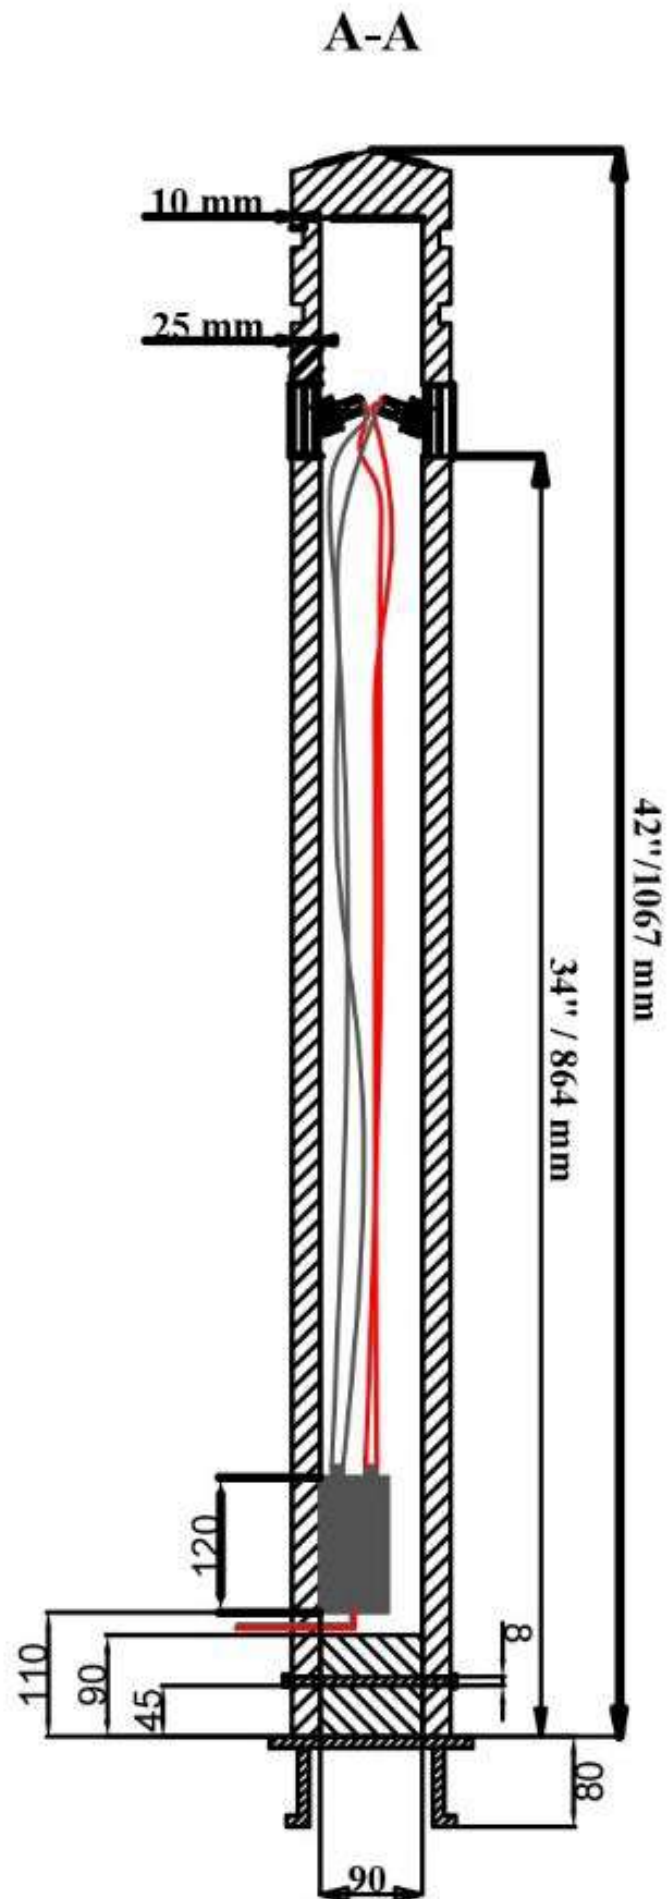

CLASSIFICATION:

IP rating	IP 67
Flammability	F

DIMENSIONS:

Length	140cm(55,11")
Profile measurements	14cm(5,51") x 14cm(5,51")
Light fixture measurements	Ø7cm(2,75") x 7,5cm (2,95") x 30cm(11,81")

Custom sizes available on request*

LIGHT SOURCES:

Bulbs:	/W - LED max2W 500 mA 209 lm 4000K /WW - LED max 2W 500 mA 199lm
3000K	
Sources:	LED
Light:	Direct

PHYSICAL:

Mounting:
Body:
AISI 316L

Earth
Hanit[®] plastic, stainless steel

FINISHES:

01. Grey, 02. Brown, 03. Black

BASE FOR ECO BOLLARD (170MM)

INSTRUCTION:

ECO BOLLARD 24:

ECO BOLLARD 36

ECO BOLLARD 42

ECO BOLLARD 48

ECO BOLLARD 55

ECO BOLLARD down 24:

ECO BOLLARD down 36:

ECO BOLLARD down 42:

ECO BOLLARD down 48:

ECO BOLLARD down 55: