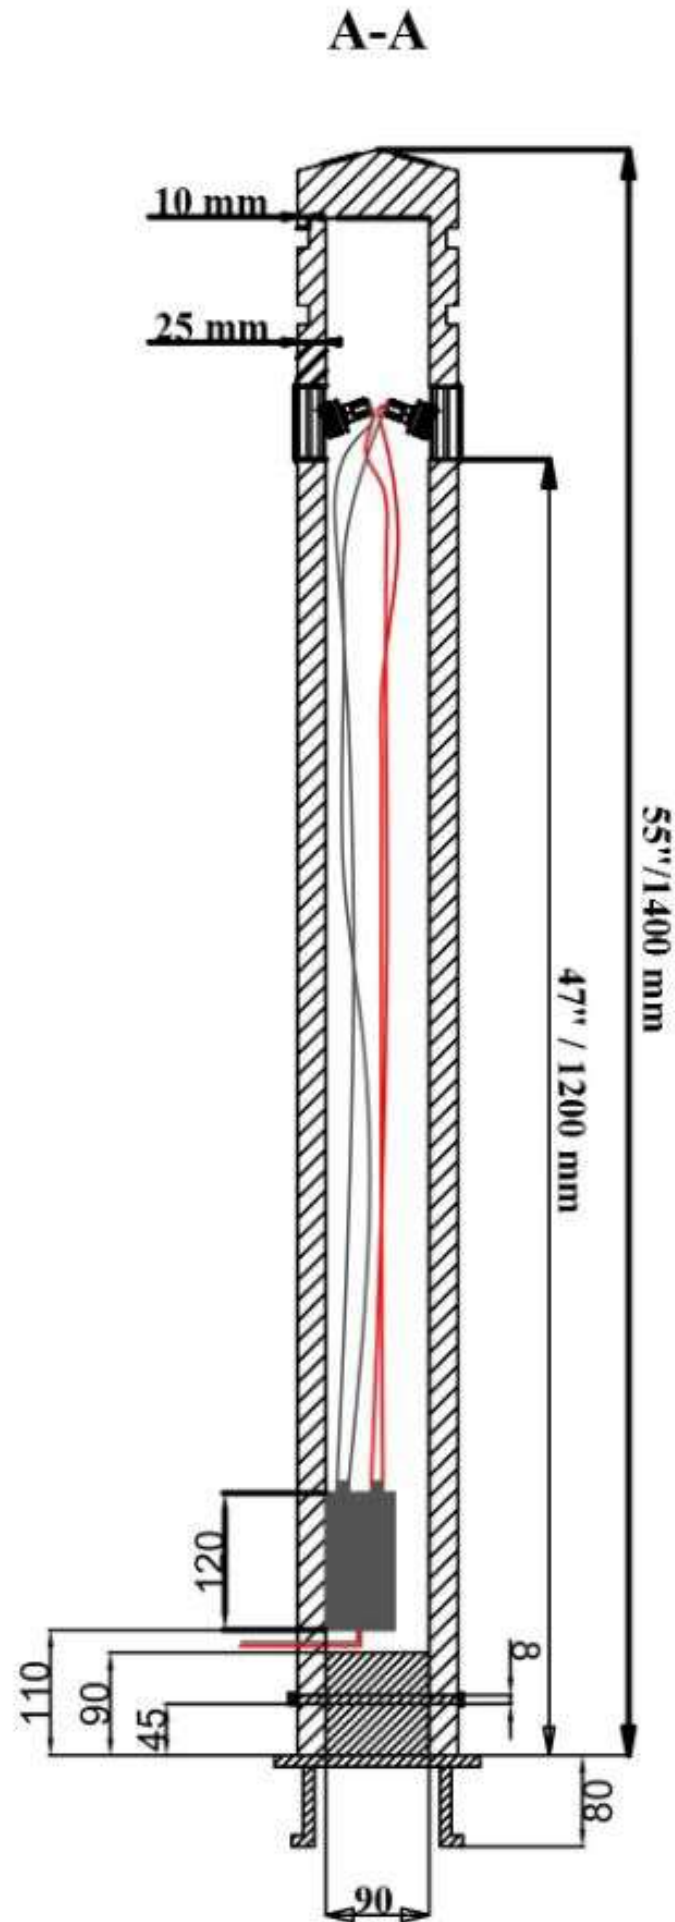

CLASSIFICATION:

IP rating	IP 67
Flammability	F

DIMENSIONS:

Length	140cm(55,11")
Profile measurements	14cm(5,51") x 14cm(5,51")
Light fixture measurements	Ø7cm(2,75") x 7,5cm (2,95") x 30cm(11,81")

Custom sizes available on request*

LIGHT SOURCES:

Bulbs:	/W - LED max2W 500 mA 209 lm 4000K /WW - LED max 2W 500 mA 199lm
3000K	
Sources:	LED
Light:	Direct

PHYSICAL:

Mounting:
Body:
AISI 316L

Earth
Hanit[®] plastic, stainless steel

FINISHES:

01. Grey, 02. Brown, 03. Black

BASE FOR ECO BOLLARD (170MM)

INSTRUCTION:

ECO BOLLARD 24:

ECO BOLLARD 36

ECO BOLLARD 42

ECO BOLLARD 48

ECO BOLLARD 55

ECO BOLLARD down 24:

ECO BOLLARD down 36:

ECO BOLLARD down 42:

ECO BOLLARD down 48:

ECO BOLLARD down 55: