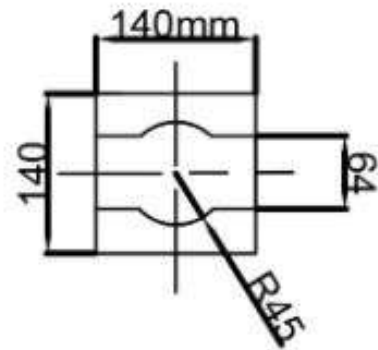

CLASSIFICATION:

IP rating	IP 67
Flammability	F

DIMENSIONS:

Length	140cm(55,11")
Profile measurements	14cm(5,51") x 14cm(5,51")
Light fixture measurements	Ø7cm(2,75") x 7,5cm (2,95") x 30cm(11,81")

Custom sizes available on request*

LIGHT SOURCES:

Bulbs:	/W - LED max2W 500 mA 209 lm 4000K /WW - LED max 2W 500 mA 199lm
3000K	
Sources:	LED
Light:	Direct

PHYSICAL:

Mounting:
Body:
AISI 316L

Earth
Hanit[®] plastic, stainless steel

FINISHES:

01. Grey, 02. Brown, 03. Black

BASE FOR ECO BOLLARD (170MM)

INSTRUCTION:

ECO BOLLARD 24:

ECO BOLLARD 36

ECO BOLLARD 42

ECO BOLLARD 48

ECO BOLLARD 55

ECO BOLLARD down 24:

ECO BOLLARD down 36:

ECO BOLLARD down 42:

ECO BOLLARD down 48:

ECO BOLLARD down 55: