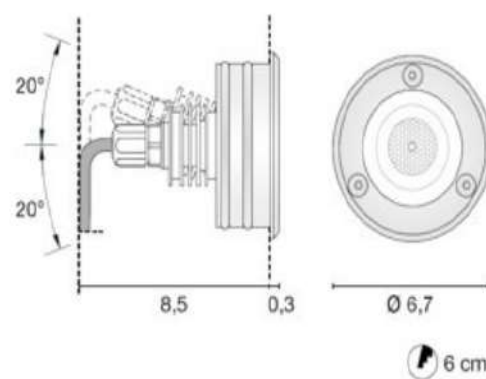

CLASSIFICATION:

IP rating	IP 67
Flammability	F

DIMENSIONS:

Length	140cm(55,11")
Profile measurements	14cm(5,51") x 14cm(5,51")
Light fixture measurements	Ø7cm(2,75") x 7,5cm (2,95") x 30cm(11,81")

Custom sizes available on request*

LIGHT SOURCES:

Bulbs:	/W - LED max2W 500 mA 209 lm 4000K /WW - LED max 2W 500 mA 199lm
3000K	
Sources:	LED
Light:	Direct

PHYSICAL:

Mounting:
Body:
AISI 316L

Earth
Hanit[®] plastic, stainless steel

FINISHES: