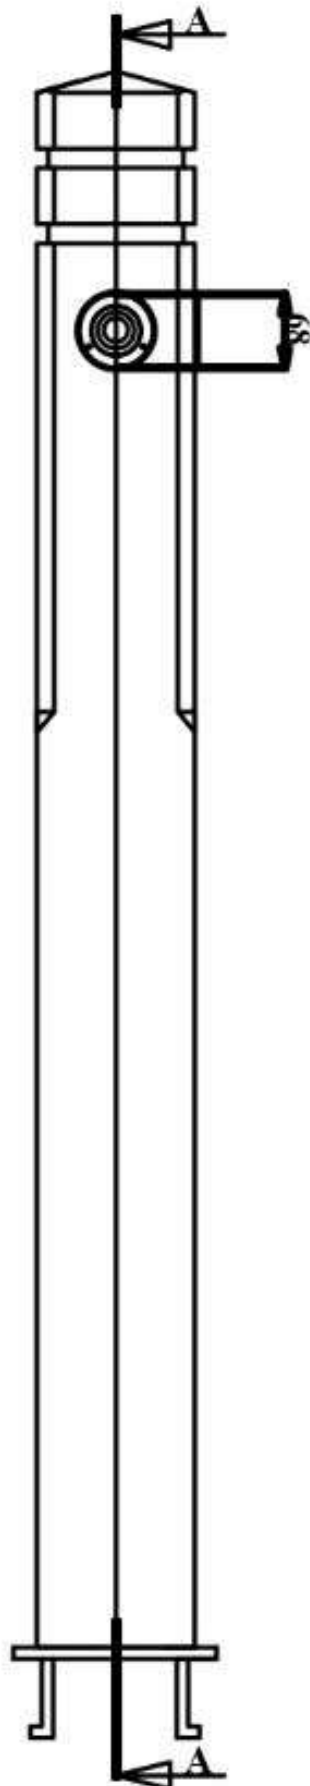

CLASSIFICATION:

IP rating	IP 67
Flammability	F

DIMENSIONS:

Length	140cm(55,11")
Profile measurements	14cm(5,51") x 14cm(5,51")
Light fixture measurements	Ø7cm(2,75") x 7,5cm (2,95") x 30cm(11,81")

Custom sizes available on request*

LIGHT SOURCES:

Bulbs:	/W - LED max2W 500 mA 209 lm 4000K /WW - LED max 2W 500 mA 199lm
3000K	
Sources:	LED
Light:	Direct

PHYSICAL:

Mounting:
Body:
AISI 316L

Earth
Hanit[®] plastic, stainless steel

FINISHES:

01. Grey, 02. Brown, 03. Black

BASE FOR ECO BOLLARD (170MM)

INSTRUCTION:

ECO BOLLARD 24:

ECO BOLLARD 36

ECO BOLLARD 42

ECO BOLLARD 48

ECO BOLLARD 55

ECO BOLLARD down 24:

ECO BOLLARD down 36:

ECO BOLLARD down 42:

ECO BOLLARD down 48:

ECO BOLLARD down 55: