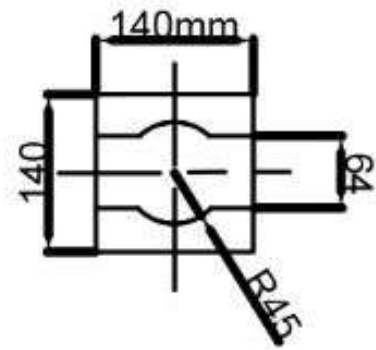

CLASSIFICATION:

IP rating	IP 67
Flammability	F

DIMENSIONS:

Length	140cm(55,11")
Profile measurements	14cm(5,51") x 14cm(5,51")
Light fixture measurements	Ø7cm(2,75") x 7,5cm (2,95") x 30cm(11,81")

Custom sizes available on request*

LIGHT SOURCES:

Bulbs:	/W - LED max2W 500 mA 209 lm 4000K /WW - LED max 2W 500 mA 199lm
3000K	
Sources:	LED
Light:	Direct

PHYSICAL:

Mounting:
Body:
AISI 316L

Earth
Hanit[®] plastic, stainless steel

FINISHES:

01. Grey, 02. Brown, 03. Black

BASE FOR ECO BOLLARD (170MM)

INSTRUCTION:

ECO BOLLARD 24:

ECO BOLLARD 36

ECO BOLLARD 42

ECO BOLLARD 48

ECO BOLLARD 55

ECO BOLLARD down 24:

ECO BOLLARD down 36:

ECO BOLLARD down 42:

ECO BOLLARD down 48:

ECO BOLLARD down 55: