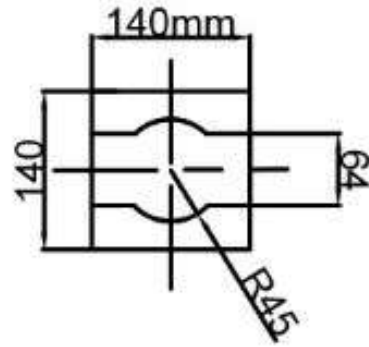

CLASSIFICATION:

IP rating	IP 67
Flammability	F

DIMENSIONS:

Length	140cm(55,11")
Profile measurements	14cm(5,51") x 14cm(5,51")
Light fixture measurements	Ø7cm(2,75") x 7,5cm (2,95") x 30cm(11,81")

Custom sizes available on request*

LIGHT SOURCES:

Bulbs:	/W - LED max2W 500 mA 209 lm 4000K /WW - LED max 2W 500 mA 199lm
3000K	
Sources:	LED
Light:	Direct

PHYSICAL:

Mounting:
Body:
AISI 316L

Earth
Hanit[®] plastic, stainless steel

FINISHES:

01. Grey, 02. Brown, 03. Black

BASE FOR ECO BOLLARD (170MM)

INSTRUCTION:

ECO BOLLARD 24:

ECO BOLLARD 36

ECO BOLLARD 42

ECO BOLLARD 48

ECO BOLLARD 55

ECO BOLLARD down 24:

ECO BOLLARD down 36:

ECO BOLLARD down 42:

ECO BOLLARD down 48:

ECO BOLLARD down 55: