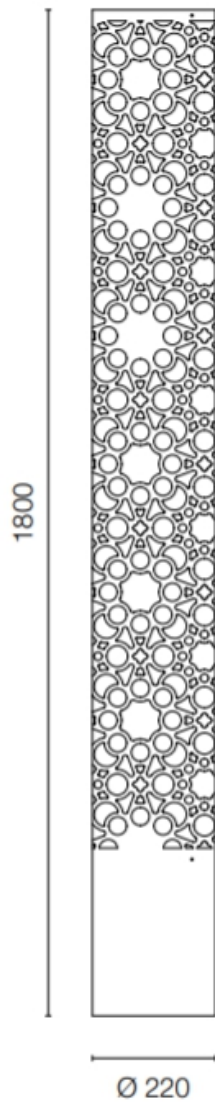

FLOOR-STANDING FIXTURE WITH LIGHTING FROM THE BOTTOM

GENERAL:

Environment	outdoor
Product Type	outdoor lamp

ELECTRICAL:

Source	LED
Power	20 W
Voltage	110-277 V

DIMENSIONS:

Diameter	22cm
Height	180cm (Custom Heights on request)
Weight	21kg

LAMPS FOR MODEL 78686.__NW(Neutral White):

CRI	>80
Luminous Flux	1200 lm
Color Temperature	4000 K

LAMPS FOR MODEL 78686.__WW(Warm White):

CRI	>80
Luminous Flux	1150 lm
Color Temperature	3000 K

OPTICAL:

Optical Beam	8°
Light Emission	direct

FINISHES:

Stainless Steel or Painted Finishes available on request

.86	Anthracite Grey
.11	White
.79	Corten

BODY:

Laser-worked steel, surface treated to protect against atmospheric agents and then coated. The full part of the sheet houses the optic body and control gear. Optical assembly at the bottom of the product.