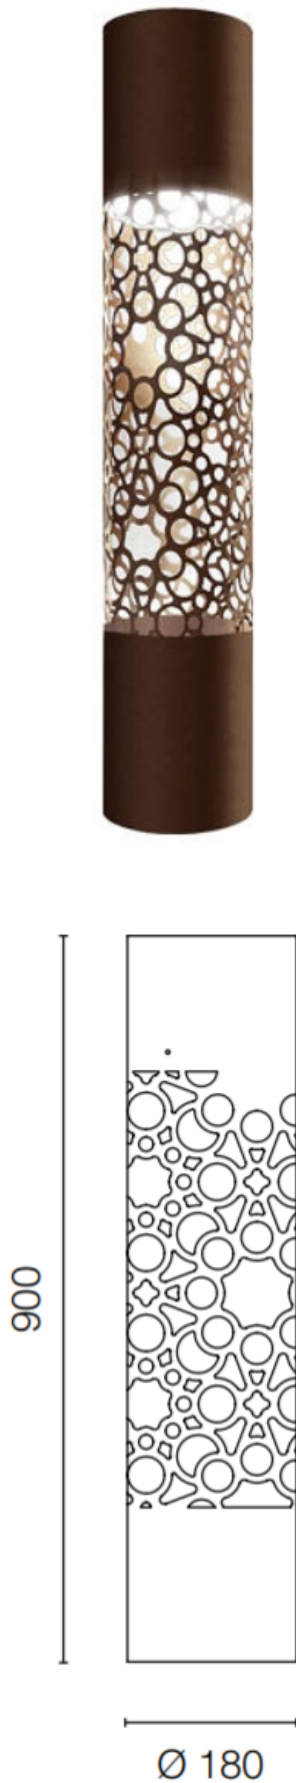

BOLLARD WITH LIGHTING FROM THE TOP

GENERAL:

Environment	outdoor
Product Type	outdoor bollard

ELECTRICAL:

Source	LED
Power	22 W
Voltage	110-277 V

DIMENSIONS:

Diameter	18 cm
Height	90 cm (Custom Heights on request)
Weight	6,5 kg

LAMPS FOR MODEL 78695.__NW(Neutral White):

CRI	>80
Luminous Flux	1600 lm
Color Temperature	4000 K

LAMPS FOR MODEL 78695.__WW(Warm White):

CRI	>80
Luminous Flux	1360 lm
Color Temperature	3000 K

OPTICAL:

Optical Beam	101°
Light Emission	direct

FINISHES:

Stainless Steel or Painted Finishes available on request

.86	Anthracite Grey
.11	White
.79	Corten

CLASSIFICATION:

Flammability	F
Insulation Class	Class I
IP Rating	IP 65

BODY:

Laser-worked steel, surface treated to protect against atmospheric agents and then coated. The full part of the sheet houses the optic body and control gear. Optical assembly at the top of the product.