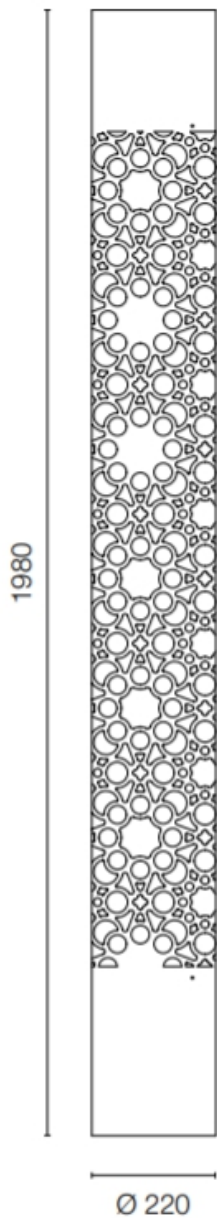

## FLOOR-STANDING FIXTURE WITH LIGHTING FROM THE TOP

### ELECTRICAL:

Source	LED
Power	22 W
Voltage	110-277 V

### DIMENSIONS:

Diameter	22cm
Height	198cm (Custom Heights on request)
Weight	24kg