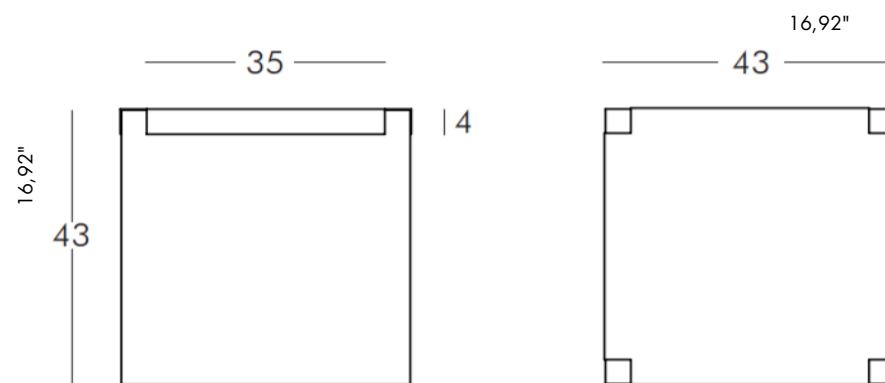

KUBO INOX

GENERAL INFORMATION:

Coffee table	
Versions:	Lighting.
Material:	Polyethylene.
Dimensions:	43 x 43 h 43 cm
Weight:	5 Kg
Packaging:	46 x 46 x 47 cm
Packaging volume:	0,099 m ³
Notes:	Top included in inox steel.
Code	LP CUP040 lighting (IP 20, only for indoor use* /Outdoor version on request (IP55)) LB CUP041 lighting LED (IP 55, for outdoor and indoor use*)

Wiring with plastic base and LED CANDY LIGHT.IP44 protection.Diameter 10 cm
RGB lighting system/3W RGB LED SYSTEM with battery charger and remote controller
included.

Standard lamp base for E26-27mm light bulb

Insulation class 2

Device proper to direct assembly onto normally inflammable surfaces

DIMENSIONS IN CM:

LIGHTING:

1x

Wiring with plastic screw base.I3 - IP20 protection. E3 - IP55 protection.Diameter
10 cm.