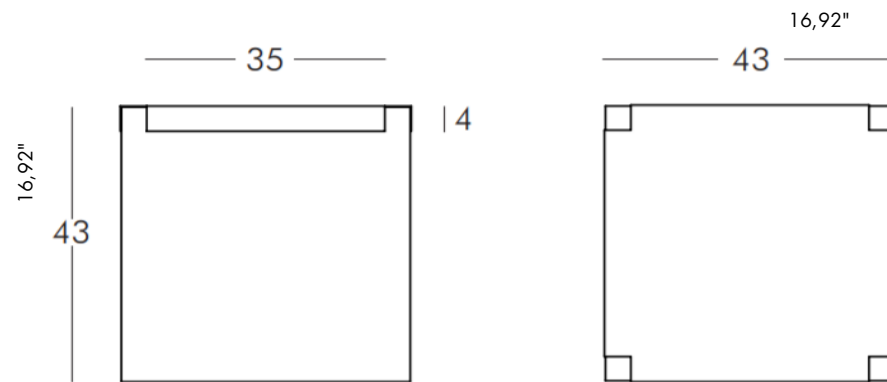

KUBO (PLEXI)

GENERAL INFORMATION:

Coffee table	
Versions:	Lighting.
Material:	Polyethylene.
Dimensions:	43 x 43 h 43 cm
Weight:	5 Kg
Packaging:	46 x 46 x 47 cm
Packaging volume:	0,099 m ³
Notes:	Top included in plexiglass
Code	LP CUP040 lighting (IP 20, only for indoor use* /Outdoor version on request (IP55)) LB CUP040 lighting LED (IP 55, for outdoor and indoor use*)

Wiring with plastic base and LED CANDY LIGHT.IP44 protection.Diameter 10 cm
 RGB lighting system/3W RGB LED SYSTEM with battery charger and remote controller included.
 Standard lamp base for E26-27mm light bulb
 Insulation class 2
 Device proper to direct assembly onto normally inflammable surfaces

DIMENSIONS IN CM:

LIGHTING:

Wiring with plastic screw base.I3 - IP20 protection. E3 - IP55 protection.Diameter 10 cm.

Energy saving bulbrecommended (not included).

FINISHES:

.LA

Light White

TOP DETAILS: