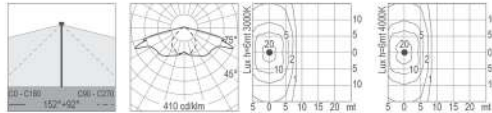

5481.182.T-- 31 W Led 3000 K 4270 lm
5481.183.T-- 31 W Led 4000 K 4710 lm
220-240 V 50/60 HZ
clear diffuser
led driver integral