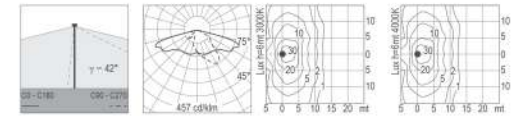

5481.186.T-- 44 W Led 3000 K 5700 lm
5481.187.T-- 44 W Led 4000 K 6340 lm
220-240 V 50/60 HZ
clear diffuser
led driver integral