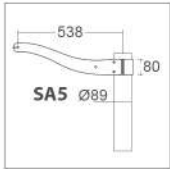

BULLARD BOLLARDS

Maestro ST

152.--
Bracket support Ø60 mm

SA1.--
Wall bracket

160.--
*Wall bracket + column
bracket 500 mm*

167.--
Column support Ø60 mm

SA3.--
Column support Ø89 mm

176.--
*Column support Ø60 mm
+ bracket 500 mm*

SA5.--
*Column support Ø89 mm
+ bracket 500 mm*

177.--
*Column support Ø60 mm
+ bracket 1000 mm*

165.--
*Wall bracket + column
bracket 500 mm*

171.--
*Double column
support Ø60 mm*

SA7.--
*Double column
support Ø89 mm*