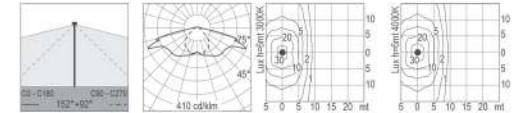

5481.190.T-- 44 W Led 3000 K 5700 lm
5481.191.T-- 44 W Led 4000 K 6340 lm
220-240 V 50/60 HZ
clear diffuser
led driver integral