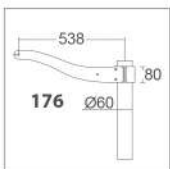

BULLARD BOLLARDS

Maestro ST

152.--
Bracket support Ø60 mm

SA1.--
Wall bracket

160.--
*Wall bracket + column
bracket 500 mm*

167.--
Column support Ø60 mm

SA3.--
Column support Ø89 mm

176.--
*Column support Ø60 mm
+ bracket 500 mm*

SA5.--
*Column support Ø89 mm
+ bracket 500 mm*

177.--
*Column support Ø60 mm
+ bracket 1000 mm*

165.--
*Wall bracket + column
bracket 500 mm*

171.--
*Double column
support Ø60 mm*

SA7.--
*Double column
support Ø89 mm*

178.--
*Double column support Ø60 mm
+ double bracket 500 mm*

SA9.--
*Double column support
Ø89 mm + double
bracket 500 mm*

169.--
*Double column support
Ø89 mm + double
bracket 1000 mm*

p. 415
Poles