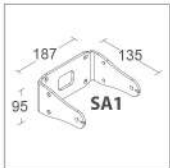

BULLARD BOLLARDS

Maestro ST

152.--
Bracket support Ø60 mm

SA1.--
Wall bracket

160.--
*Wall bracket + column
bracket 500 mm*

167.--
Column support Ø60 mm

SA3.--
Column support Ø89 mm

176.--
*Column support Ø60 mm
+ bracket 500 mm*