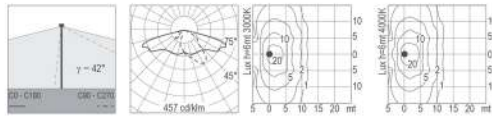

IP65 IK08

DALI upon request

colour code
 .05 anth
 .13 light

5481.178.T-- 31 W Led 3000 K 4270 lm
5481.179.T-- 31 W Led 4000 K 4710 lm
220-240 V 50/60 HZ
clear diffuser
led driver integral