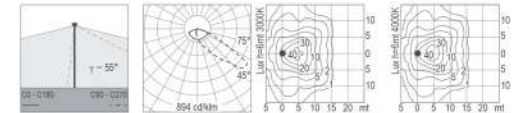

5481.188.T-- 44 W Led 3000 K 5700 lm
5481.189.T-- 44 W Led 4000 K 6340 lm
220-240 V 50/60 HZ
clear diffuser
led driver integral