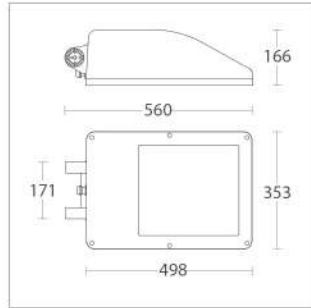

BULLARD BOLLARDS

Maestro ST

IP65 IK08

DALI upon request

colour code
 .05 anth
 .13 light

5481.178.T-- 31 W Led 3000 K 4270 lm
5481.179.T-- 31 W Led 4000 K 4710 lm
220-240 V 50/60 HZ
clear diffuser
led driver integral

5481.180.T-- 31 W Led 3000 K 4270 lm
5481.181.T-- 31 W Led 4000 K 4710 lm
220-240 V 50/60 HZ
clear diffuser
led driver integral

5481.182.T-- 31 W Led 3000 K 4270 lm
5481.183.T-- 31 W Led 4000 K 4710 lm
220-240 V 50/60 HZ
clear diffuser
led driver integral

5481.186.T-- 44 W Led 3000 K 5700 lm
5481.187.T-- 44 W Led 4000 K 6340 lm
220-240 V 50/60 HZ
clear diffuser
led driver integral

5481.188.T-- 44 W Led 3000 K 5700 lm
5481.189.T-- 44 W Led 4000 K 6340 lm
220-240 V 50/60 HZ
clear diffuser
led driver integral

5481.190.T-- 44 W Led 3000 K 5700 lm
5481.191.T-- 44 W Led 4000 K 6340 lm
220-240 V 50/60 HZ
clear diffuser
led driver integral