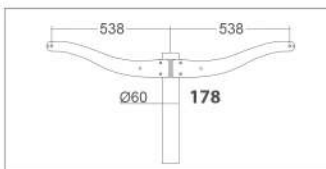

BULLARD BOLLARDS

Maestro ST

152.--
Bracket support Ø60 mm

SA1.--
Wall bracket

160.--
*Wall bracket + column
bracket 500 mm*

167.--
Column support Ø60 mm

SA3.--
Column support Ø89 mm

176.--
*Column support Ø60 mm
+ bracket 500 mm*

SA5.--
*Column support Ø89 mm
+ bracket 500 mm*

177.--
*Column support Ø60 mm
+ bracket 1000 mm*

165.--
*Wall bracket + column
bracket 500 mm*

171.--
*Double column
support Ø60 mm*

SA7.--
*Double column
support Ø89 mm*

178.--
*Double column support Ø60 mm
+ double bracket 500 mm*

SA9.--
*Double column support
Ø89 mm + double
bracket 500 mm*

169.--
*Double column support
Ø89 mm + double
bracket 1000 mm*

p. 415
Poles