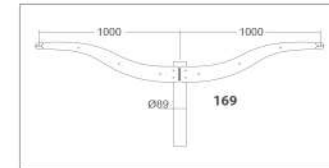

SA5.--
*Column support Ø89 mm
+ bracket 500 mm*

177.--
*Column support Ø60 mm
+ bracket 1000 mm*

165.--
*Wall bracket + column
bracket 500 mm*

171.--
*Double column
support Ø60 mm*

SA7.--
*Double column
support Ø89 mm*

178.--
*Double column support Ø60 mm
+ double bracket 500 mm*

SA9.--
*Double column support
Ø89 mm + double
bracket 500 mm*

169.--
*Double column support
Ø89 mm + double
bracket 1000 mm*

p. 415
Poles