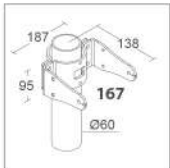

BULLARD BOLLARDS

Maestro ST

152.--
Bracket support Ø60 mm

SA1.--
Wall bracket

160.--
*Wall bracket + column
bracket 500 mm*

167.--
Column support Ø60 mm

SA3.--
Column support Ø89 mm

176.--
*Column support Ø60 mm
+ bracket 500 mm*

SA5.--
*Column support Ø89 mm
+ bracket 500 mm*

177.--
*Column support Ø60 mm
+ bracket 1000 mm*

165.--
*Wall bracket + column
bracket 500 mm*

171.--
*Double column
support Ø60 mm*

SA7.--
*Double column
support Ø89 mm*

178.--
*Double column support Ø60 mm
+ double bracket 500 mm*

SA9.--
*Double column support
Ø89 mm + double
bracket 500 mm*

169.--
*Double column support
Ø89 mm + double
bracket 1000 mm*

p. 415
Poles