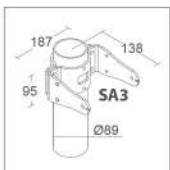

BULLARD BOLLARDS

Maestro ST

152.--
Bracket support Ø60 mm

SA1.--
Wall bracket

160.--
*Wall bracket + column
bracket 500 mm*

167.--
Column support Ø60 mm

SA3.--
Column support Ø89 mm

176.--
*Column support Ø60 mm
+ bracket 500 mm*

SA5.--
*Column support Ø89 mm
+ bracket 500 mm*

177.--
*Column support Ø60 mm
+ bracket 1000 mm*

165.--
*Wall bracket + column
bracket 500 mm*

171.--
*Double column
support Ø60 mm*

SA7.--
*Double column
support Ø89 mm*

178.--
*Double column support Ø60 mm
+ double bracket 500 mm*

SA9.--
*Double column support
Ø89 mm + double
bracket 500 mm*

169.--
*Double column support
Ø89 mm + double
bracket 1000 mm*

p. 415
Poles