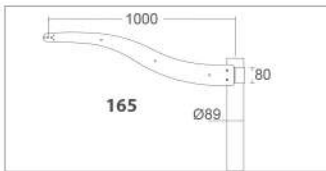

BULLARD BOLLARDS

Maestro ST

152.--
Bracket support Ø60 mm

SA1.--
Wall bracket

160.--
*Wall bracket + column
bracket 500 mm*

167.--
Column support Ø60 mm

SA3.--
Column support Ø89 mm

176.--
*Column support Ø60 mm
+ bracket 500 mm*

SA5.--
*Column support Ø89 mm
+ bracket 500 mm*

177.--
*Column support Ø60 mm
+ bracket 1000 mm*

165.--
*Wall bracket + column
bracket 500 mm*

171.--
*Double column
support Ø60 mm*

SA7.--
*Double column
support Ø89 mm*