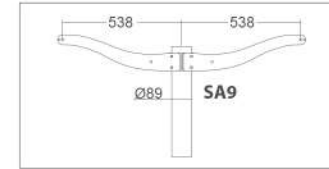

SA5.--
*Column support Ø89 mm
+ bracket 500 mm*

177.--
*Column support Ø60 mm
+ bracket 1000 mm*

165.--
*Wall bracket + column
bracket 500 mm*

171.--
*Double column
support Ø60 mm*

SA7.--
*Double column
support Ø89 mm*

178.--
*Double column support Ø60 mm
+ double bracket 500 mm*

SA9.--
*Double column support
Ø89 mm + double
bracket 500 mm*

169.--
*Double column support
Ø89 mm + double
bracket 1000 mm*

p. 415
Poles