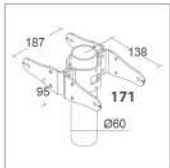

BULLARD BOLLARDS

Maestro ST

152.--
Bracket support Ø60 mm

SA1.--
Wall bracket

160.--
*Wall bracket + column
bracket 500 mm*

167.--
Column support Ø60 mm

SA3.--
Column support Ø89 mm

176.--
*Column support Ø60 mm
+ bracket 500 mm*

SA5.--
*Column support Ø89 mm
+ bracket 500 mm*

177.--
*Column support Ø60 mm
+ bracket 1000 mm*

165.--
*Wall bracket + column
bracket 500 mm*

171.--
*Double column
support Ø60 mm*

SA7.--
*Double column
support Ø89 mm*

178.--
*Double column support Ø60 mm
+ double bracket 500 mm*

SA9.--
*Double column support
Ø89 mm + double
bracket 500 mm*

169.--
*Double column support
Ø89 mm + double
bracket 1000 mm*

p. 415
Poles