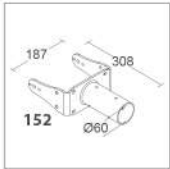

BULLARD BOLLARDS

Maestro ST

152.--
Bracket support Ø60 mm

SA1.--
Wall bracket

160.--
*Wall bracket + column
bracket 500 mm*

167.--
Column support Ø60 mm

SA3.--
Column support Ø89 mm

176.--
*Column support Ø60 mm
+ bracket 500 mm*

SA5.--
*Column support Ø89 mm
+ bracket 500 mm*

177.--
*Column support Ø60 mm
+ bracket 1000 mm*

165.--
*Wall bracket + column
bracket 500 mm*

171.--
*Double column
support Ø60 mm*

SA7.--
*Double column
support Ø89 mm*