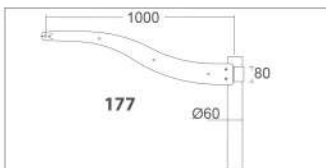

BULLARD BOLLARDS

Maestro ST

152.--
Bracket support Ø60 mm

SA1.--
Wall bracket

160.--
*Wall bracket + column
bracket 500 mm*

167.--
Column support Ø60 mm

SA3.--
Column support Ø89 mm

176.--
*Column support Ø60 mm
+ bracket 500 mm*

SA5.--
*Column support Ø89 mm
+ bracket 500 mm*

177.--
*Column support Ø60 mm
+ bracket 1000 mm*

165.--
*Wall bracket + column
bracket 500 mm*

171.--
*Double column
support Ø60 mm*

SA7.--
*Double column
support Ø89 mm*