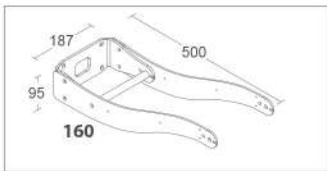

BULLARD BOLLARDS

Maestro ST

152.--
Bracket support Ø60 mm

SA1.--
Wall bracket

160.--
*Wall bracket + column
bracket 500 mm*

167.--
Column support Ø60 mm

SA3.--
Column support Ø89 mm

176.--
*Column support Ø60 mm
+ bracket 500 mm*