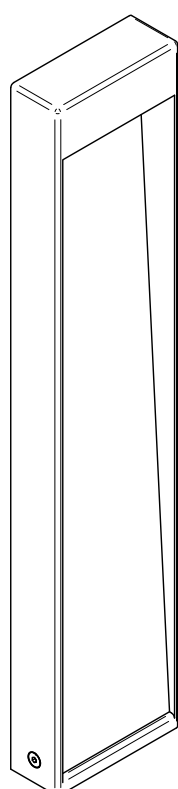

## OMO BOLLARD

IP 65

IK 08

### MODEL:

Code	NDT1H1 - H 200 mm 24 V
	NDT1H2 - H 350 mm 24 V
	NDT1H3H - H 600 mm 24 V
	NDT2H2 - H 350 mm 110-277 V
	NDT2H3 - H 600 mm 110-277 V
Product family	Outdoor Lighting

### TECHNICAL DETAILS:

Installation	to the ground with stainless steel screws included
Class	I
Power	3 W
Luminous flux	280 lm at 3000K / 220 lm at 2700K
LED color	2700K, 3000K
Turtle Safe LED on request*	Amber LED, $\geq 590$ Nanometer Wavelength spectrum
Resistance to breakage	IK 08
Protection degree	IP 65
Material	stainless steel AISI 316 and powder coated finish
Driver	24V remote (not included, 110-277V inside included)
Cables	wired with 20 cm
Diffuser	opal polycarbonate
Accessories	ZA004: Fixing plate with bolts
Supply	110-277 V
Light emission	Indirect light