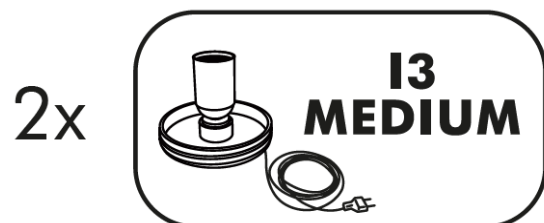

PRIVÈ (H160)

GENERAL INFORMATION:

Pot / separè	
Versions:	matt, lighting, lacquered.
Material:	Polyethylene
Dimensions:	86 x 48 h 160 cm
Weight:	23 Kg - Capacity: 46 L
Packaging:	91 x 46 x 47 cm panel 141 x 87 x 2 cm
Packaging volume:	0,2 m ³
Note:	It doesn't include colorless panels in Plexiglas (8 mm), frosted on two sides.
Code:	SD PRV040 standard (IP 55 for indoor and outdoor use) LP PRV040 lighting OUT (IP 55 for indoor and outdoor use) SL PRV040 (IP 55 for indoor and outdoor use) SD PRV160 PLEXIGLAS PANEL

Standard lamp base for E26-27mm light bulb

Insulation class 2

Device proper to direct assembly onto normally inflammable surfaces

DIMENSIONS IN CM:

LIGHTING:

Wiring with plastic screw base. I3 - IP20 protection. E3 - IP55 protection. Diameter 10 cm.