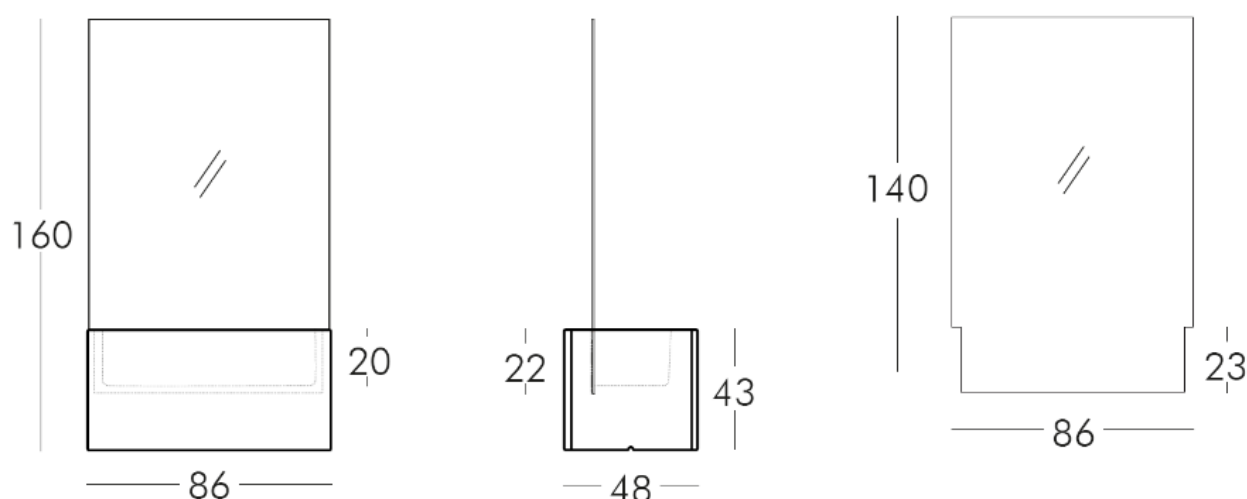

PRIVÈ (H160)

GENERAL INFORMATION:

Pot / separè	
Versions:	matt, lighting, lacquered.
Material:	Polyethylene
Dimensions:	86 x 48 h 160 cm
Weight:	23 Kg - Capacity: 46 L
Packaging:	91 x 46 x 47 cm panel 141 x 87 x 2 cm
Packaging volume:	0,2 m ³
Note:	It doesn't include colorless panels in Plexiglas (8 mm), frosted on two sides.
Code:	SD PRV040 standard (IP 55 for indoor and outdoor use) LP PRV040 lighting OUT (IP 55 for indoor and outdoor use) SL PRV040 (IP 55 for indoor and outdoor use) SD PRV160 PLEXIGLAS PANEL

Standard lamp base for E26-27mm light bulb

Insulation class 2

Device proper to direct assembly onto normally inflammable surfaces

DIMENSIONS IN CM:

LIGHTING:

Wiring with plastic screw base. I3 - IP20 protection. E3 - IP55 protection. Diameter 10 cm.