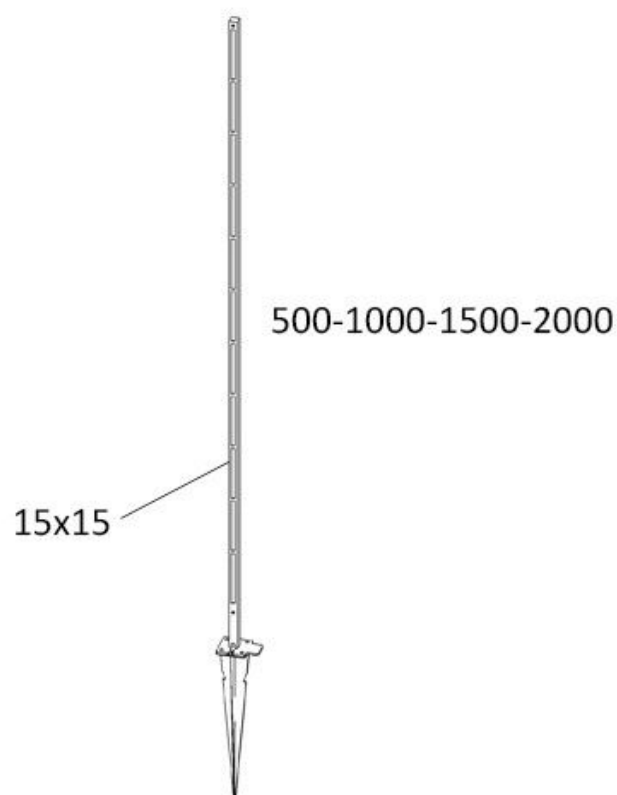

## RAY

IP 65

IK 08

### MODEL:

Code	ACVP1H1 (4,8W/450lm/24V/H 500mm) ACVP1H2 (9,6W/900lm/24V/H 1000mm) ACVP1H3 (14,4W/1350lm/24V/H 1500mm) ACVP1H4 (19,2W/1800lm/24V/H 2000mm)
Product family	Outdoor Lighting

### TECHNICAL DETAILS:

Installation	spike to be planted
Class	III
Power	4,8W(H500), 9,6W(H1000), 14,4W(H1500), 19,2W (H2000)
Luminous flux	450lm (H500), 900lm (H1000), 1350lm (H1500), 1800lm (H2000)
LED color	2700K, 3000K
Resistance to breakage	IK 08
Protection degree	IP 65
Material	stainless steel AISI 316L
Driver	24V remote (not supplied)
Cables	equipped with 5 mt cable H05RNF
Other options	connector IP 68
Supply	24 V
Dimensions	500, 1000, 1500, 2000 mm