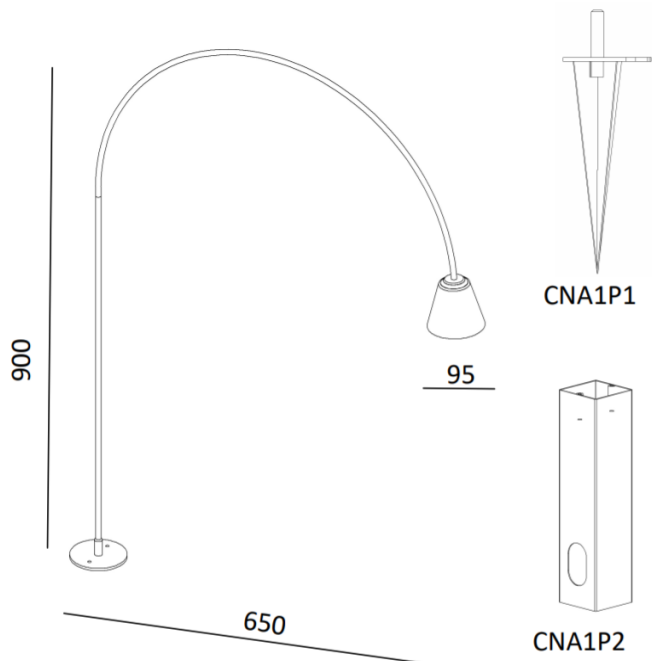

SNOWDROP

IP 65

IK 08

MODEL:

Code	CNA1P1H1 CNA1P2H1
Product family	Outdoor Lighting

TECHNICAL DETAILS:

Installation	into the ground with the supplied spike (CNA1P1) or with housing (CNA1P2)
Class	III
Power	4 W
Luminous flux	400 lm
LED color	2200K, 2700K, 3000K
Resistance to breakage	IK 08
Protection degree	IP 65
Material	stainless steel AISI 316L
Weight	3 kg
Optics	100°
Driver	not included
Cables	wired with 3 m
Diffuser	frosted
Optional accessories	drivers 24 V
Supply	24 V
Dimensions	650x900 H mm

It respects the laws against lighting pollution
Ground fixing with spike or housing in stainless steel

COLORS:

.IN	Inox
.BT	Browntech
.NB	Natural Black