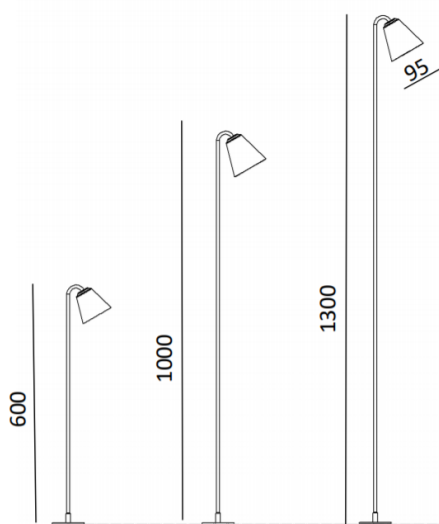

SNOWDROP 2

IP 65

IK 08

MODEL:

Code	CN1P1 (spike fixing) CN1P2 (housing)
Product family	Outdoor Lighting

TECHNICAL DETAILS:

Installation	into the ground with the supplied spike (CN1P1) or with housing (CN1P2)
Class	III
Power	4 W
Luminous flux	400 lm
LED color	2200K, 2700K, 3000K
Resistance to breakage	IK 08
Protection degree	IP 65
Material	stainless steel AISI 316L
Weight	1, 1,5, 1,7 kg
Optics	100°
Driver	not included
Cables	wired with 3 m
Diffuser	frosted
Optional accessories	drivers 24 V
Supply	24 V
Dimensions	600, 1000, 1300 H mm