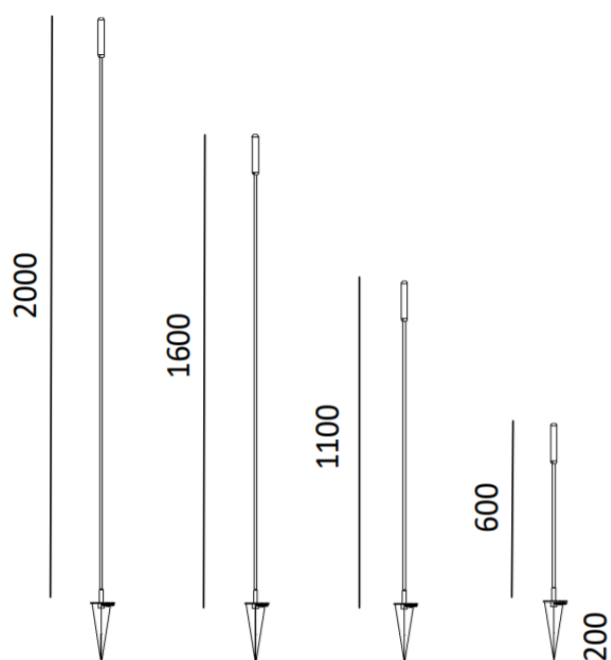

Soffione P1

IP 65

IK 07

MODEL:

Code	SOP1AH1- 600 mm/ 200 mm spike SOP1AH2 -1100 mm/ 200 mm spike SOP1AH3 - 1600 mm/ 200 mm spike SOP1AH4- 2000 mm/ 200 mm spike
Product family	Outdoor Lighting

TECHNICAL DETAILS:

Installation	into the ground with the supplied spike
Class	III
Power	1,6 W
Luminous flux	200 lm
LED color	3000K
Optics	360°
Resistance to breakage	IK 07
Protection degree	IP 65
Weight	1,5-2-2,5-3 kg
Electric connection	12 V
Material	stainless steel AISI 316L
Driver	not included
Cables	wired with 3 mt
Diffuser	hand blown frosted glass
Optional accessories	drivers 12 V

PRODUCT'S DESCRIPTION:

Fixing to the ground with the spike included.
4 heights: 60, 110, 160 and 200 cm.
Remote driver not included.
Connector IP 68 for connection included.

COLORS:

.IN

Inox

.BR

Browntech