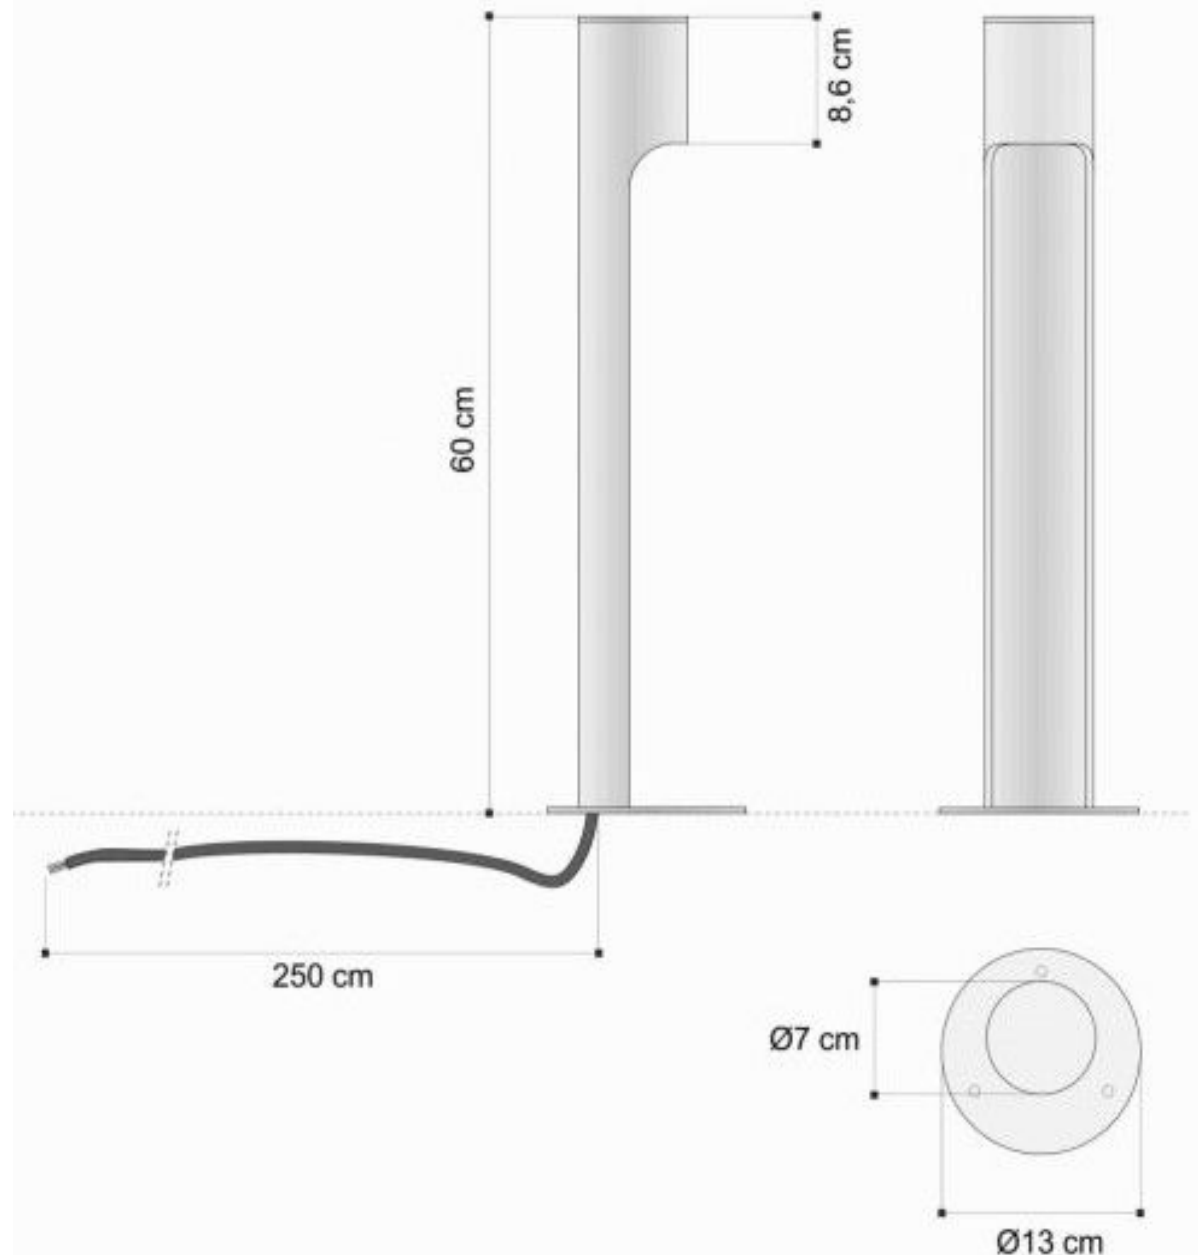

### BULBS:

LED 18,8V 350mA (7W) 600lm CRI>80 4000K

### NET WEIGHT:

1,60 Kg

### DIMENSIONS:

### FINISHES:

- .03 grey
- .34 painted corten finishing
- .39 painted anthracite finishing

ACCESSORIES:

Code: 0246  
 Description: Montage kit  
 Characteristics: for 3502 Trumpet, 3500-3504 Bubbled  
 Dimensions: ø120x105 mm