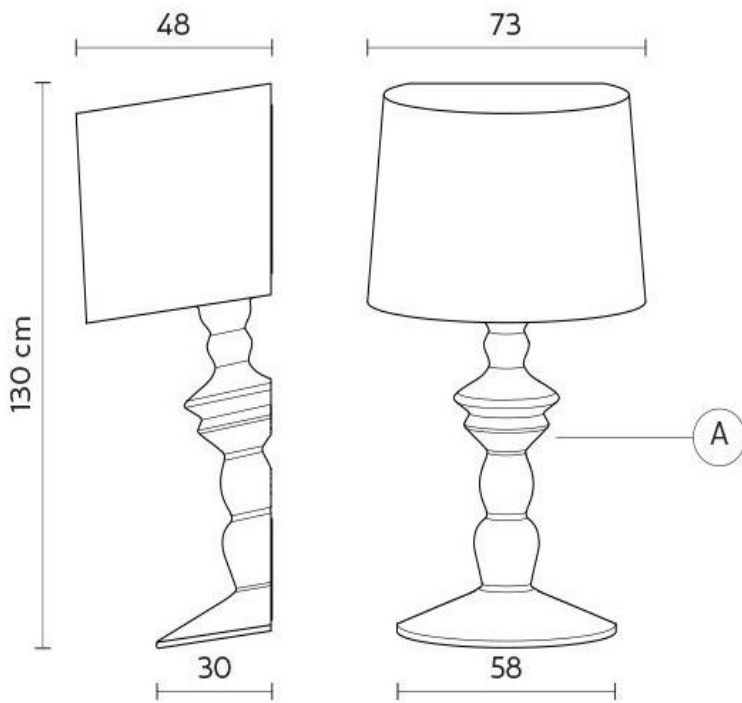

ALIBABIG H625V-EXT

GENERAL:

Code	H625V-EXT
Category	Outdoor, Wall, Floor

MATERIALS:

Body	Fiberglass
Electrical Cable	Neoprene

COLORS:

Body	White
Electrical Cable	Green

ELECTRICAL SYSTEM:

Socket	E26
Source	max 4x23w
Energy Class	from E to A++
Voltage	110-277V
IP Rating	IP65

DIMENSIONS:

ø73 x h.130 x d.48 cm

EMISSION OF LIGHT:

One directional, filtered

INSTALLATION: