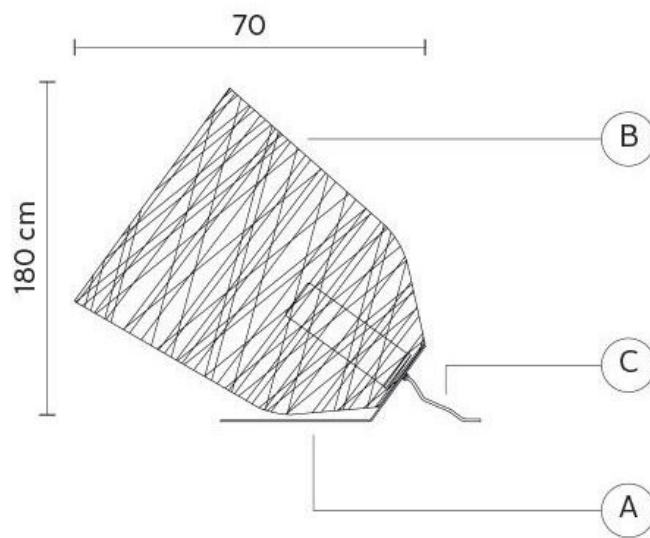

BLACKOUT HP101 3B EXT

GENERAL:

Code	HP101 3B EXT
Category	Outdoor, Floor

MATERIALS:

Body	Metal (part A) , Fiberglass (part B)
Electrical Cable	Neoprene

COLORS:

Body	White (part B), Matt White (part A)
Electrical Cable	Green

ELECTRICAL SYSTEM:

Socket	E26
Source	max 1x28w
Energy Class	from E to A++
Voltage	110-277V
IP Rating	IP65

DIMENSIONS:

b.70 x h.65 x d.60 cm

EMISSION OF LIGHT:

One directional, see scheme on the left.

PACKAGING: