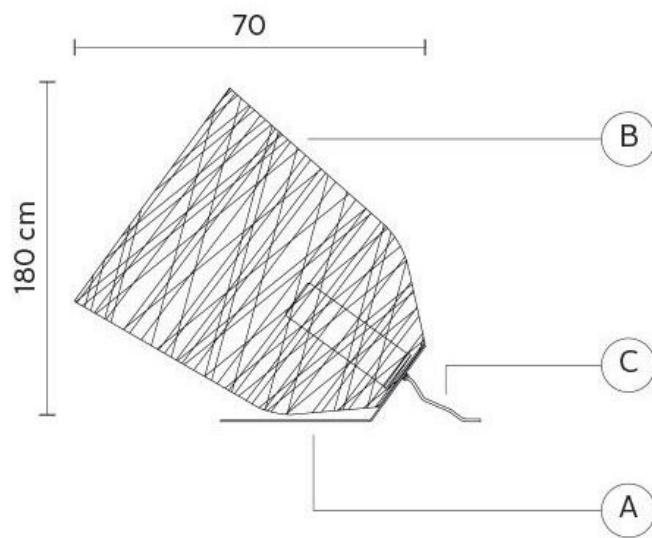

BLACKOUT HP101 3T EXT

GENERAL:

Code	HP101 3T EXT
Category	Outdoor, Floor

MATERIALS:

Body	Metal (part A) , Fiberglass (part B)
Electrical Cable	Neoprene

COLORS:

Body A)	Transparent (part B), Matt White (part A)
------------	---

ELECTRICAL SYSTEM:

Socket	E26
Source	max 1x28w
Energy Class	from E to A++
Voltage	110-277V
IP Rating	IP65

DIMENSIONS:

b.70 x h.65 x d.60 cm

EMISSION OF LIGHT:

One directional, see scheme on the left.

PACKAGING: