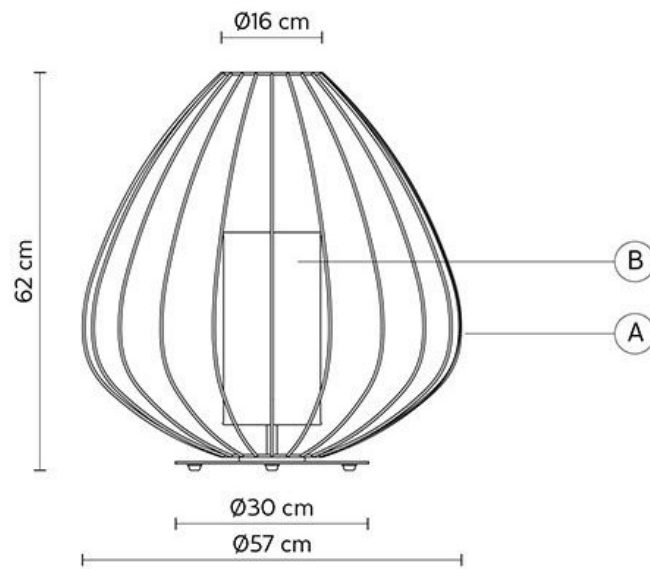

CELL CT612 AM EXT

unidirectional

GENERAL:

Code	CT612 AM EXT
Category	Outdoor, Floor/Table

MATERIALS:

Lamp A	steel inox
Diffuser B	methacrylate(PMMA)

COLORS:

Body	Lacquered glossy bronze (lamp A), White(Diffuser B)
Electrical Cable	Black

ELECTRICAL SYSTEM:

Socket	E26
Source	max 1x23w
Bulb	LED, 10W, 900lumen - 2700K
Energy Class	from E to A++
Voltage	110-277V
IP Rating	IP65

DIMENSIONS:

Ø57 x h 62 cm

EMISSION OF LIGHT:

Unidirectional, see scheme on the left.

PACKAGING:

Number of Collis	1
Net Weight	7,9 Kg
Gross Weight	10 Kg
Packaging	63x63x67 cm