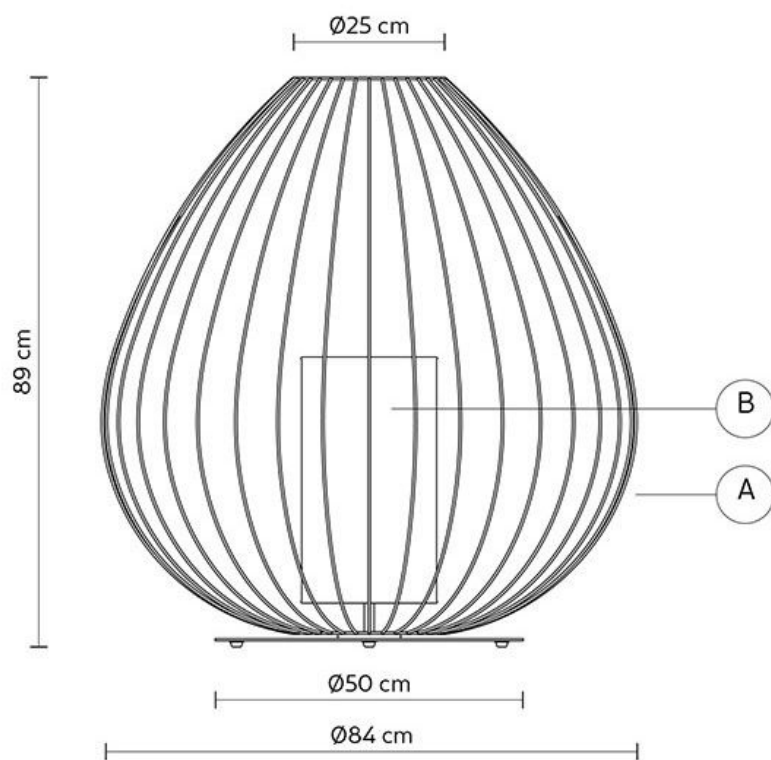

## CELL HP613 BM EXT

unidirectional

direct  
 filtered  
 indirect  
 absence

### DIMENSIONS:

Ø84 x h 89 cm

### EMISSION OF LIGHT:

Unidirectional, see scheme on the left.