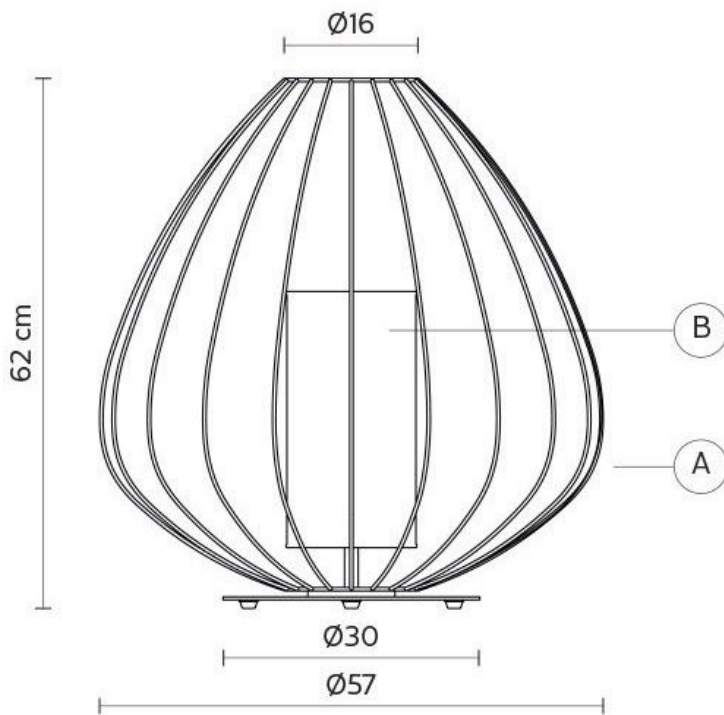

CELL M612-EXT

GENERAL:

Code	M612-EXT
Category	Outdoor, Floor/Table

MATERIALS:

Structure A	steel inox
Shade B	methacrylate(PMMA)
Material	neoprene

COLORS:

Body	Glossy White (Structure A), White(Shade B)
Electrical Cable	Green

ELECTRICAL SYSTEM:

Socket	E26
Source	max 1x23w
Energy Class	from E to A++
Voltage	110-277V
IP Rating	IP65

DIMENSIONS:

ø57 x h.62 cm

EMISSION OF LIGHT:

One-directional, see scheme on the left.

PACKAGING:

Number of Collis	1
Net Weight	7,9 Kg
Gross Weight	10 Kg
Packaging	63x63x67 cm