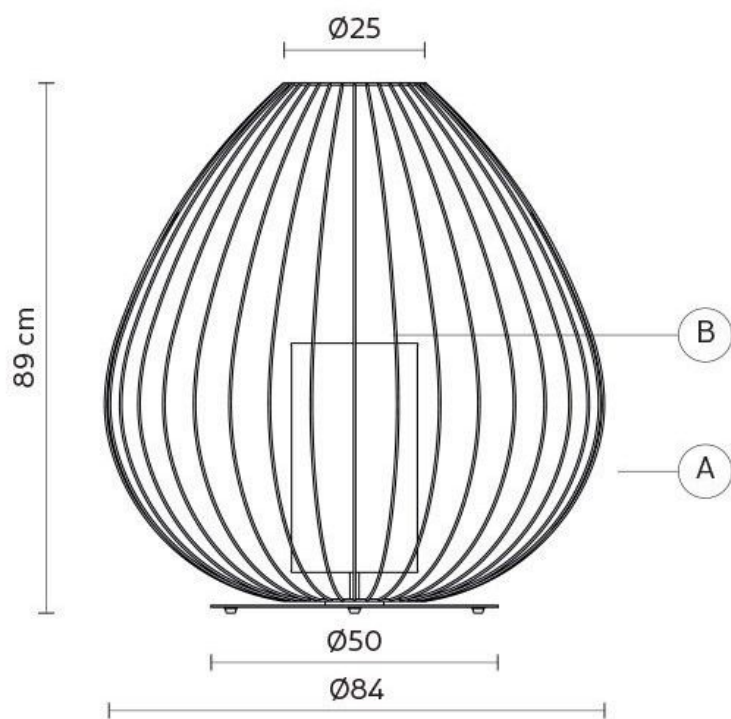

CELL M613-EXT

GENERAL:

Code	M613-EXT
Category	Outdoor, Floor/Table

MATERIALS:

Structure A	steel inox
Shade B	methacrylate(PMMA)
Material	neoprene

COLORS:

Body	Glossy White (Structure A), White(Shade B)
Electrical Cable	Green

ELECTRICAL SYSTEM:

Socket	E26
Source	max 1x23w
Energy Class	from E to A++
Voltage	110-277V
IP Rating	IP65

DIMENSIONS:

ø84 x h.89 cm

EMISSION OF LIGHT:

One-directional, see scheme on the left.

PACKAGING:

Number of Collis	1
Net Weight	13 Kg
Gross Weight	17 Kg
Packaging	94x94x94 cm