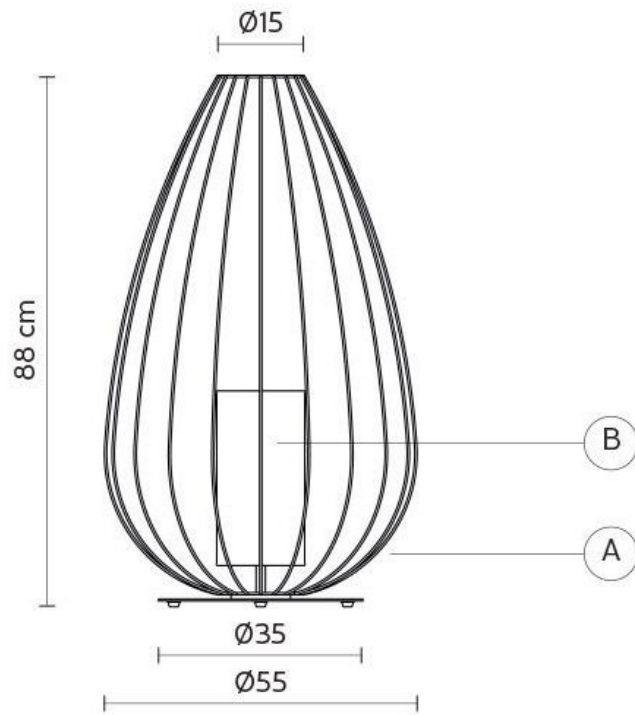

CELL M615-EXT

GENERAL:

Code	M615-EXT
Category	Outdoor, Floor/Table

MATERIALS:

Structure A	steel inox
Shade B	methacrylate(PMMA)
Material	neoprene

COLORS:

Body	Glossy White (Structure A), White(Shade B)
Electrical Cable	Green

ELECTRICAL SYSTEM:

Socket	E26
Source	max 1x23w
Energy Class	from E to A++
Voltage	110-277V
IP Rating	IP65

DIMENSIONS:

ø55 x h.88 cm

EMISSION OF LIGHT:

One-directional, see scheme on the left.

PACKAGING:

Number of Collis	1
Net Weight	8 Kg
Gross Weight	10 Kg
Packaging	57x57x93 cm