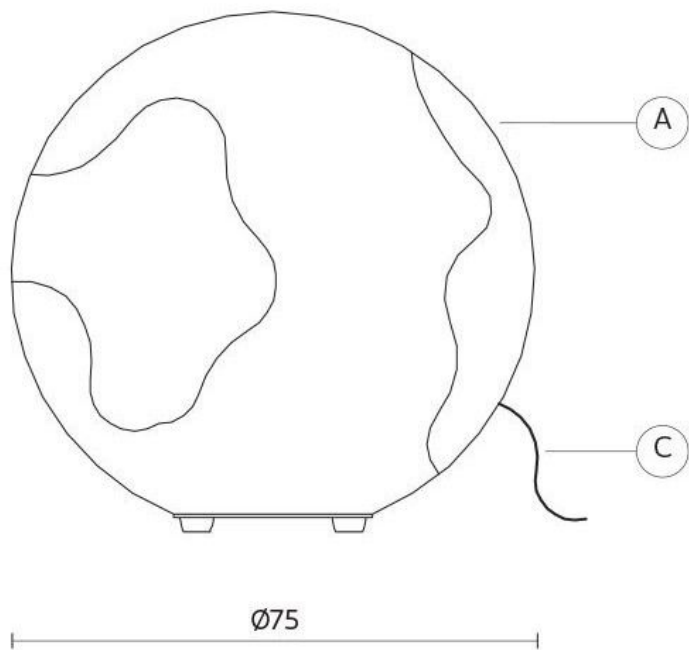

ULULÌ AND ULULÀ M649GB-EXT

GENERAL:

Code	M649GB-EXT
Category	Outdoor, Floor

MATERIALS:

Structure A	fiberglass/lace
Electrical Cable C	neoprene

COLORS:

Structure A	white
Electrical Cable	green

ELECTRICAL SYSTEM:

Socket	E26
Source	max 1x105w
Energy Class	from E to A++
Voltage	110-277V
IP Rating	IP65

DIMENSIONS:

Ø75 cm

EMISSION OF LIGHT:

One directional, see scheme on the left

PACKAGING:

Number of Collis	1
Net Weight	8 Kg
Gross weight	12 Kg
Packaging	93x93x93 cm