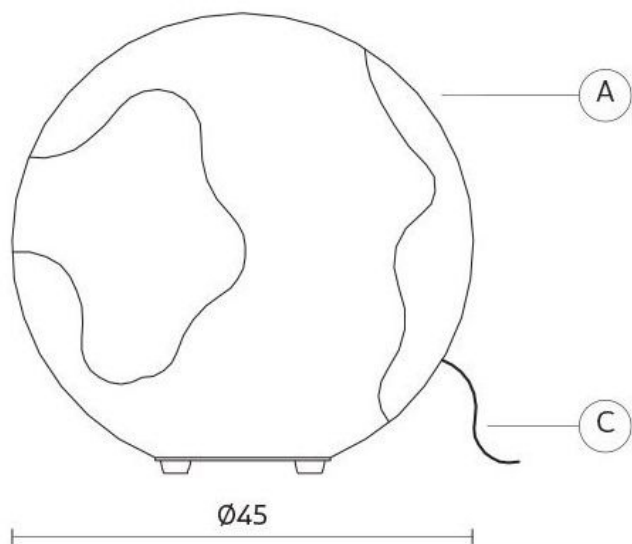

ULULÌ AND ULULÀ M648PB-EXT

GENERAL:

Code	M648PB-EXT
Category	Outdoor, Floor

MATERIALS:

Structure A	fiberglass/lace
Electrical Cable C	neoprene

COLORS:

Structure A	white
Electrical Cable	green

ELECTRICAL SYSTEM:

Socket	E26
Source	max 1x70w
Energy Class	from E to A++
Voltage	110-277V
IP Rating	IP65

DIMENSIONS:

Ø45 cm

EMISSION OF LIGHT:

One directional, see scheme on the left

PACKAGING:

Number of Collis	1
Net Weight	3,5 Kg
Gross weight	5,7 Kg
Packaging	50x50x70 cm