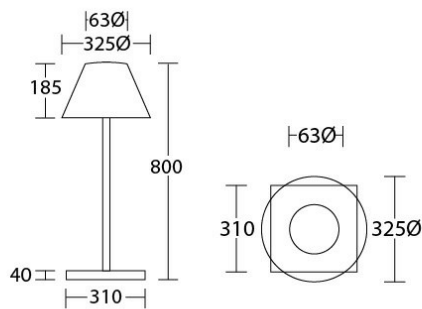

PRAGMA OUTDOOR 800

GH1997.FAXT300EN