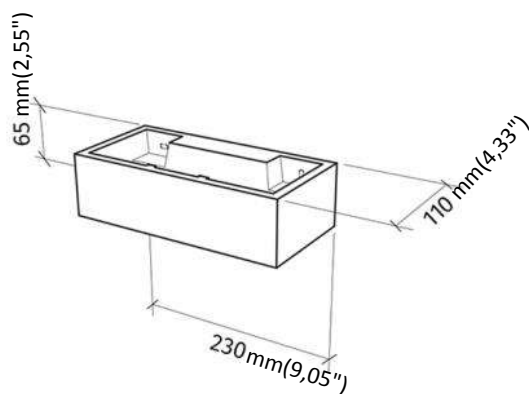

**WALL LAMP**  
**1091B-396-30160**

Wall lamp/ BETALY  
Surface finish : BETALY NERO  
LED 6W / 24Vdc / 800lm/ 3000°K / CRI80

**MODEL:**

Code 1091B  
Product family Wall Lamp  
Type Wall Lamp

**MATERIAL/SURFACE FINISH:**

Code 396  
Material BETALY  
Surface finish BETALY NERO

**ELECTRICAL PART:**

Code 30160  
Type LED  
Power 6W  
Tension 24Vdc  
Light Output 800lm  
Colour Temperature 3000°K  
CRI 80

Dimmable NO  
Power Supply Remote Power Supply  
Connection Screws  
Cover

**GENERAL DATA:**

Protection Index IP65  
Isolation Class III  
Weight [Kg] 1.6  
Country of production MADE IN ITALY  
Mounting instruction

**FINISH OPTIONS:**

392  
Bianco / White

393  
Verde / Green

394  
Corten

*Dimmable Power Supplies*

*Code* 026.301  
*Measures* 164x38x24.5mm  
*Power* 24W  
*Input* 110-277V~  
*Output* 24Vdc  
*Dimmable* PUSH/0-10V/DALI