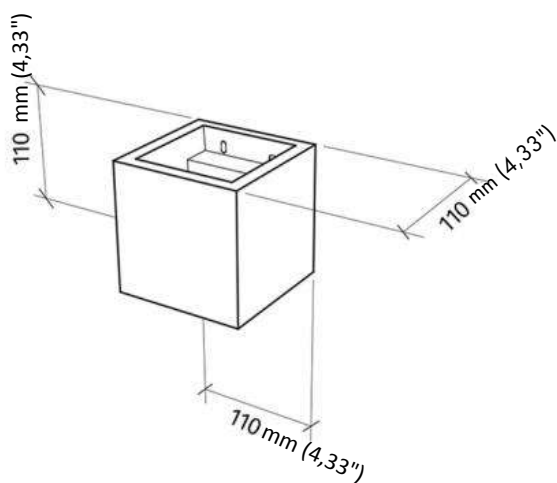

GENERAL DATA:

Protection Index	IP65
Isolation Class	III
Weight [Kg]	1.5
Country of production	MADE IN ITALY
Mounting instruction