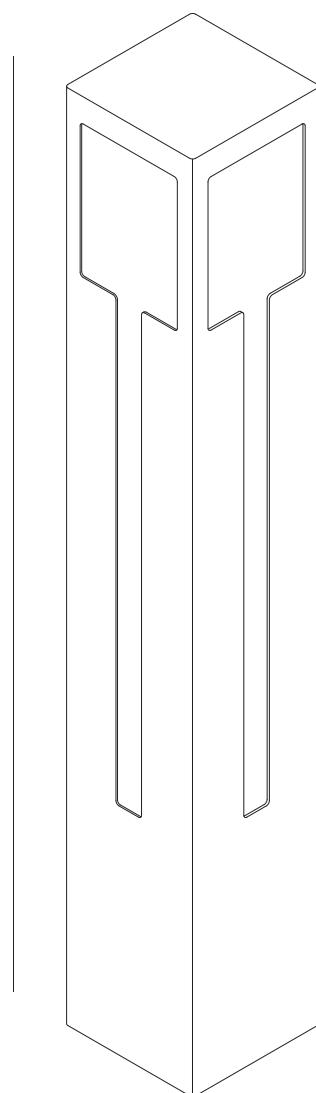

FRATTO Q 528/800

Fratto Q 800

Fratto Q 528

BODY:

Extruded aluminium body, methacrylate opal diffuser and aluminium upper end cap secured with 4 stainless steel screws.

LIGHT SOURCES:

Fluorescent lamps: 11W TC-SE, 8W and 24W T5 and 13W TC-DE.

POWER SUPPLY:

Integrated electronic control gear.

ACCESSORIES:

Anchoring plate and spike for ground installation.

GENERAL INFORMATION:

IP65

FL T5

Diffuse light

FRATTO Q 528/800

Light source	Wattage	Fitting	mm (H)	kg	Code
FL T5	8W	G5	528	5,30	76835._ _
	24W		800	8,00	76837._ _

110-277V / 50-60Hz

Integrated electronic control gear

COLOUR IDENTIFICATION TO BE ADDED TO THE CODE:

68
Grey

79
Corten
finish

86
Anthracite
grey

ACCESSORIES:

Bracket with
anchor bolts code
76839.00

Spike for floor-mounted
installation code
76838.00

528mm(20,78")/
800mm(31,49")

□ 125mm × 125mm
□ 4,92" x 4,92"