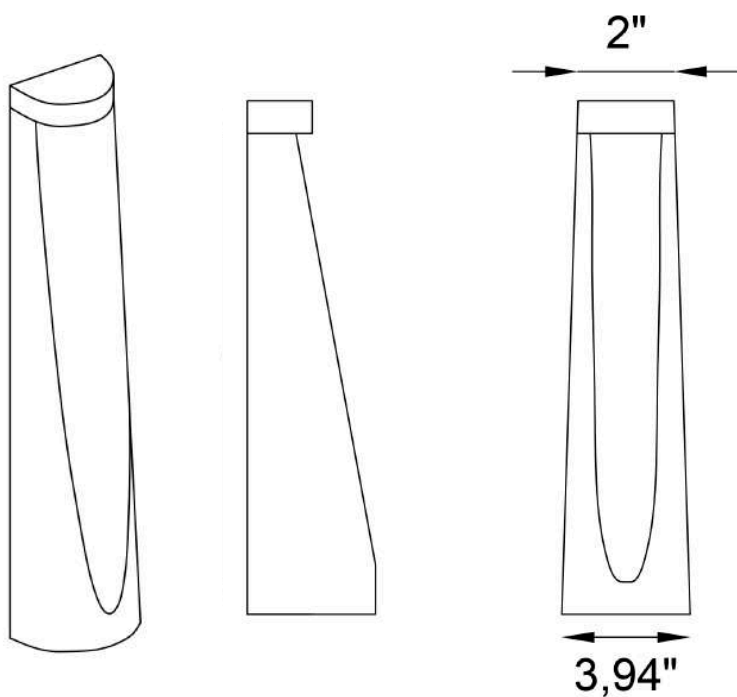

VENUS BOLLARD

BODY:

Fabricated Aluminum alloy or 316 Stainless Steel.

CODE:

61913

LIGHT SOURCES:

1 x LED 120V 7W 3000K 80+ CRI

POWER SUPPLY:

Stainless powder coated standard colors:

392 White

393 Green

394 Corten

395 Grey

396 Black

DIMENSIONS:

Standard Height: 15,75"

Optional: 24"/36"/48"

Custom sizes upon request

INSTALLATION: