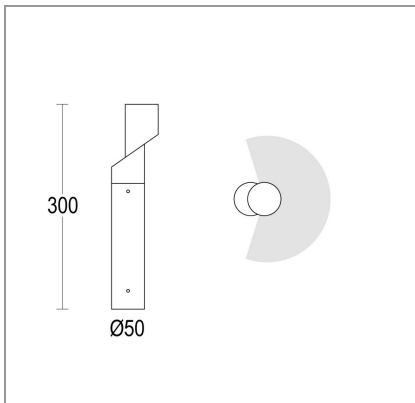

CONSTRUCTIVE & DIMENSIONAL:

Application field: Walkways and driveways, Passageways, Cycle paths, Gardens
 Construction material: Extruded aluminum EN AW-6063 T5 / die-casting aluminum EN-AB 44100
 Diameter: 50mm(1,96")
 Height : 300mm(11,81")

ELECTRICAL and LIGHTING SOURCE for MODEL:

GH1250.AHXA300EN
GH1250.AHX.A

Description: 1 x 6 W LED 3000 K CRI>90 845 lm
 Operating Power: 110-277 V / 50-60 Hz
 Number of heads: 1
 Number of Circuits: 1
 Driver positioning: Integral
 Control gear type: Electronic
 Emergency kit: Not available
 Light source: LED
 Power: 6 W
 LED voltage range: 18V
 Current: 350 mA
 ZVEI - Led Type: COB
 Color temperature: 3000 K
 Binning: Step MacAdam 3
 Color rendering index: CRI>90
 Nominal LED emission: 845 lm
 Light source: Included
 Ambient temperature operating range: -20 °C ÷ +35 °C

OPTICAL:

Beam type: Bollard [180° emission]
 Light distribution: Asymmetric
 Beam directionability: Fixed

FINISH CODE:

.05 Dark grey (matt) .19 Light Grey

ACCESSORIES:

IP 68 connector for through wiring AC279

IP 68 fast connector Small AC204

Plated steel anchorage code Minizac AC238

H(m)	φ(m)	Lux Medi
5	6.8	0
4	5.5	0
3	4.1	0
2	2.7	0
1	1.4	0

.01 WHITE

.05 ANTHRACITE GREY

.19 LIGHT GREY

.15 STAINLESS STEEL

.02 BLACK