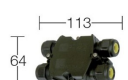

OPTICAL:

Beam type: Bollard [180° emission]
 Light distribution: Asymmetric
 Beam directionability: Fixed

FINISH CODE:

.05 Dark grey (matt) .19 Light Grey

ACCESSORIES:

IP 68 connector for through wiring AC279

IP 68 fast connector Small AC204

Plated steel anchorage code Minizac AC238

H(m)	φ(m)	Lux Medi
5	6.8	0
4	5.5	0
3	4.1	0
2	2.7	0
1	1.4	0

.01 WHITE

.05 ANTHRACITE GREY

.19 LIGHT GREY

.15 STAINLESS STEEL

.02 BLACK