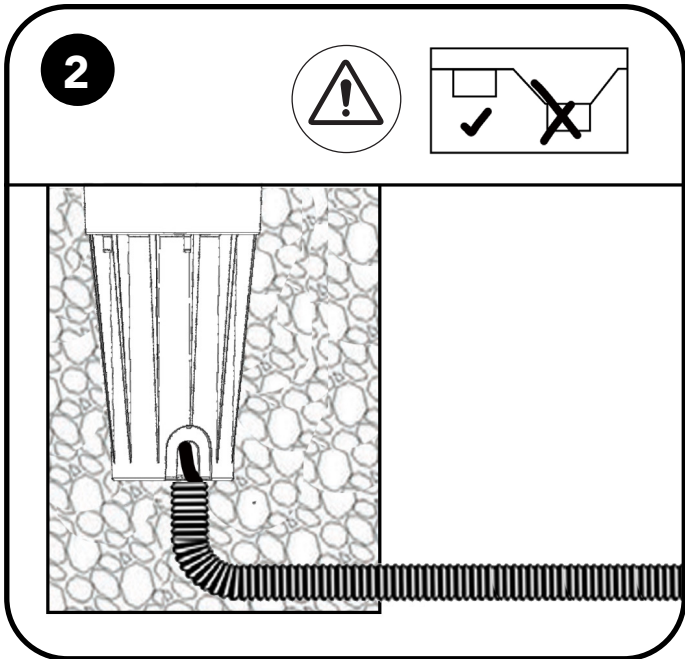

DISCO 600

MINIDISCO 800

DISCO 900

BULLARD BOLLARDS

STAKE VERSION

FORMWORK VERSION

BULLARD BOLLARDS

**WARNING:**

- The safety of this fixture is guaranteed only if you comply with these instructions.
- The appliance must not be tampered with or transformed and it must be installed and used as supplied and in compliance with the national rules on installations.
- Switch-off the power supply before carrying out any maintenance operations. hot plug-in is not allow and may cause damage to the luminaire.
- Installation and service must be performed by qualified service personnel.
- Any non-compliant installations will invalidate all forms of guarantee.