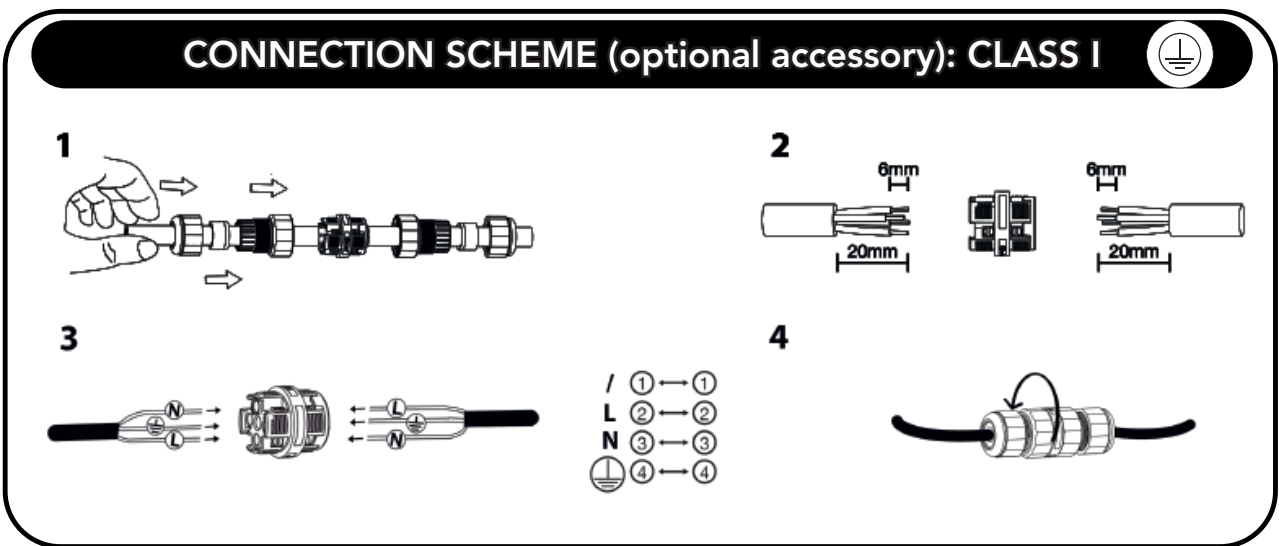

DISCO 600

MINIDISCO 800

DISCO 900

BULLARD BOLLARDS

STAKE VERSION

FORMWORK VERSION

BULLARD BOLLARDS

**WARNING:**

- The safety of this fixture is guaranteed only if you comply with these instructions.
- The appliance must not be tampered with or transformed and it must be installed and used as supplied and in compliance with the national rules on installations.
- Switch-off the power supply before carrying out any maintenance operations. hot plug-in is not allow and may cause damage to the luminaire.
- Installation and service must be performed by qualified service personnel.
- Any non-compliant installations will invalidate all forms of guarantee.