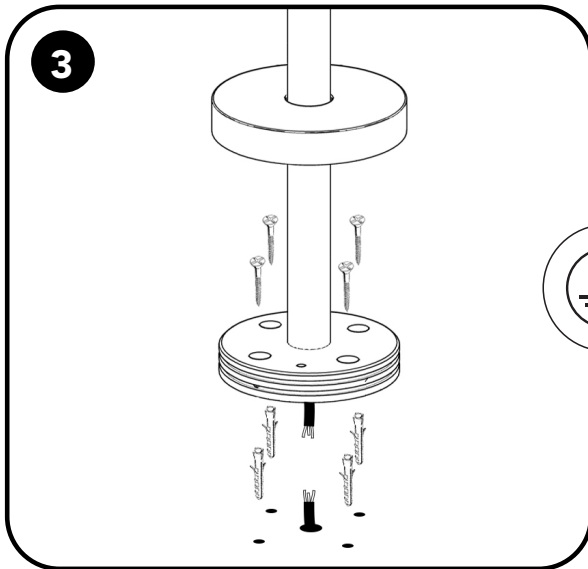

DISCO 600

MINIDISCO 800

DISCO 900

BULLARD BOLLARDS

STAKE VERSION

FORMWORK VERSION

BULLARD BOLLARDS

**WARNING:**

- The safety of this fixture is guaranteed only if you comply with these instructions.
- The appliance must not be tampered with or transformed and it must be installed and used as supplied and in compliance with the national rules on installations.
- Switch-off the power supply before carrying out any maintenance operations. hot plug-in is not allow and may cause damage to the luminaire.
- Installation and service must be performed by qualified service personnel.
- Any non-compliant installations will invalidate all forms of guarantee.