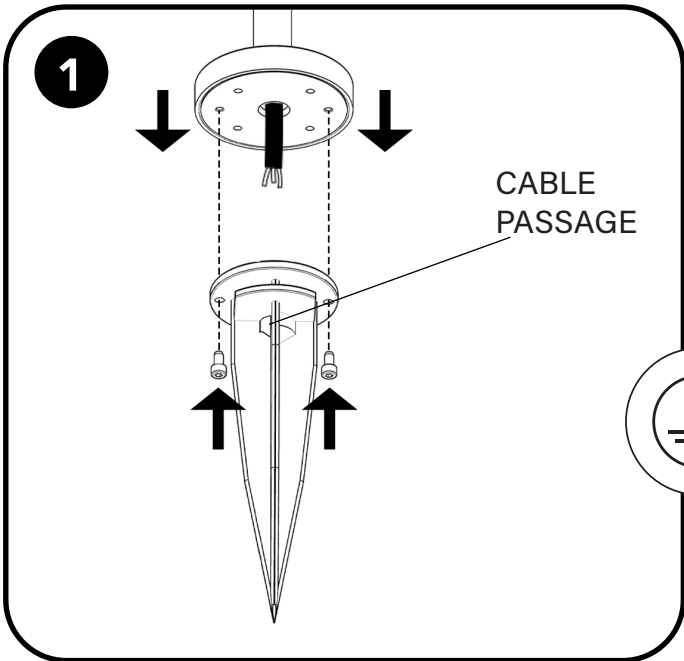

DISCO 600

MINIDISCO 800

DISCO 900

BULLARD BOLLARDS

STAKE VERSION

FORMWORK VERSION

BULLARD BOLLARDS

**WARNING:**

- The safety of this fixture is guaranteed only if you comply with these instructions.
- The appliance must not be tampered with or transformed and it must be installed and used as supplied and in compliance with the national rules on installations.
- Switch-off the power supply before carrying out any maintenance operations. hot plug-in is not allow and may cause damage to the luminaire.
- Installation and service must be performed by qualified service personnel.
- Any non-compliant installations will invalidate all forms of guarantee.