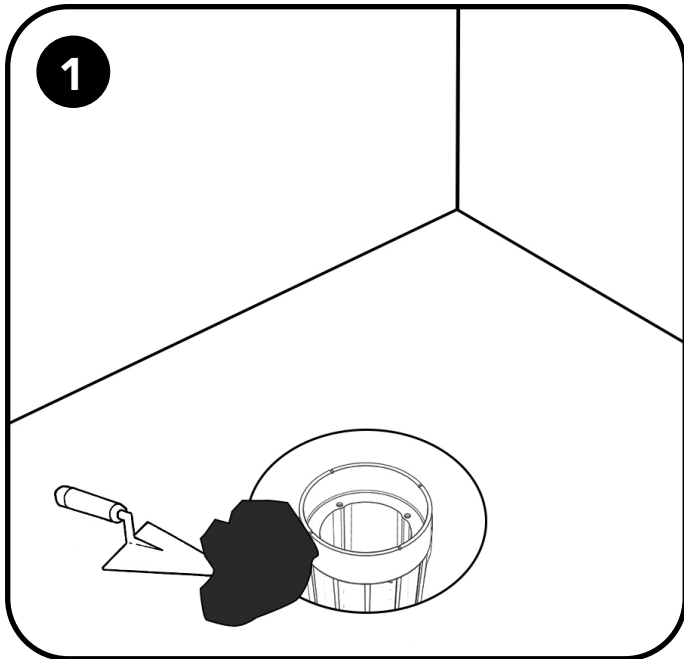

DISCO 600

MINIDISCO 800

DISCO 900

BULLARD BOLLARDS

STAKE VERSION

FORMWORK VERSION

BULLARD BOLLARDS

**WARNING:**

- The safety of this fixture is guaranteed only if you comply with these instructions.
- The appliance must not be tampered with or transformed and it must be installed and used as supplied and in compliance with the national rules on installations.
- Switch-off the power supply before carrying out any maintenance operations. hot plug-in is not allow and may cause damage to the luminaire.
- Installation and service must be performed by qualified service personnel.
- Any non-compliant installations will invalidate all forms of guarantee.