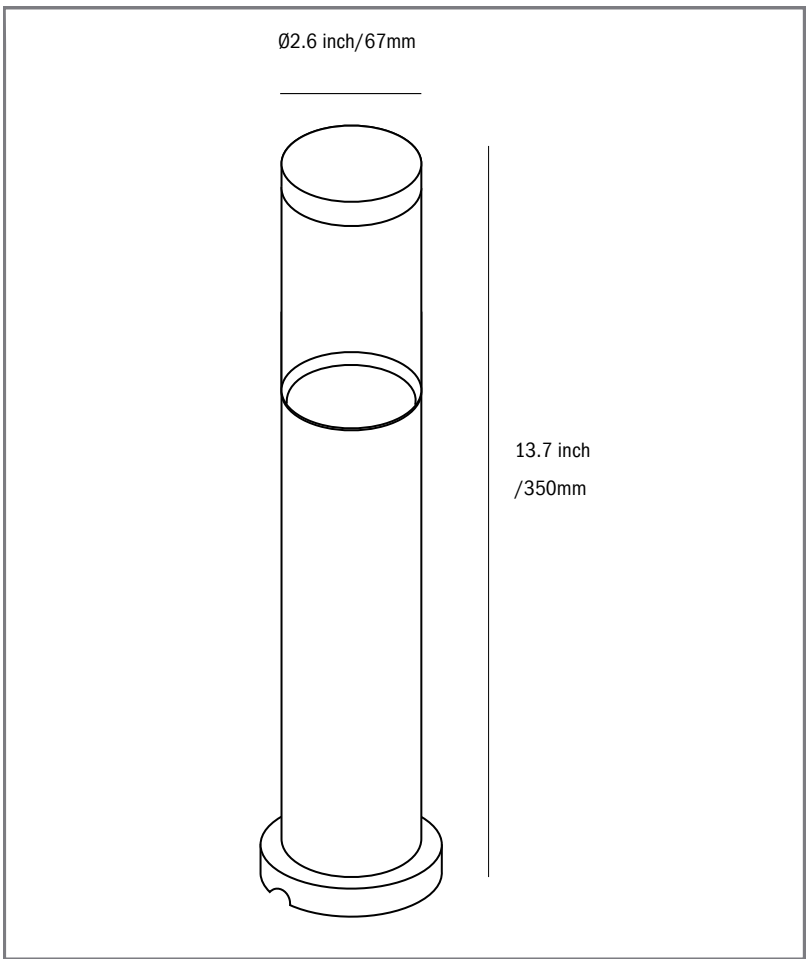

12V ALUMINUM BOLLARD 13.7"

SS140120---

PRODUCT CODE:

SS140120---WWC : Small Bollard (Warm White)
SS140120---CWC : Small Bollard (Cold White)

Warm White (2700K) Cold White (6000K)

MATERIAL:

Aluminum housing, plastic lens

POWER:

6W

LUMEN(lm):

360

INPUT VOLTAGE:

12V AC/DC

INTEGRATED LED:

YES

IP RATING:

IP65

DIMENSIONS:

Ø 2.6" (67mm), 13.7" (350mm)

PRODUCT FEATURES:

Detachable Spike with 1/2" Knockout included
Waterproof Connectors included

COMPATIBLE TRANSFORMERS:

25W Transformer: TRF103025----C
88W Transformer: TRF100088----C
120W Transformer: TRF101120----C
300W Transformer: TRF102300----C