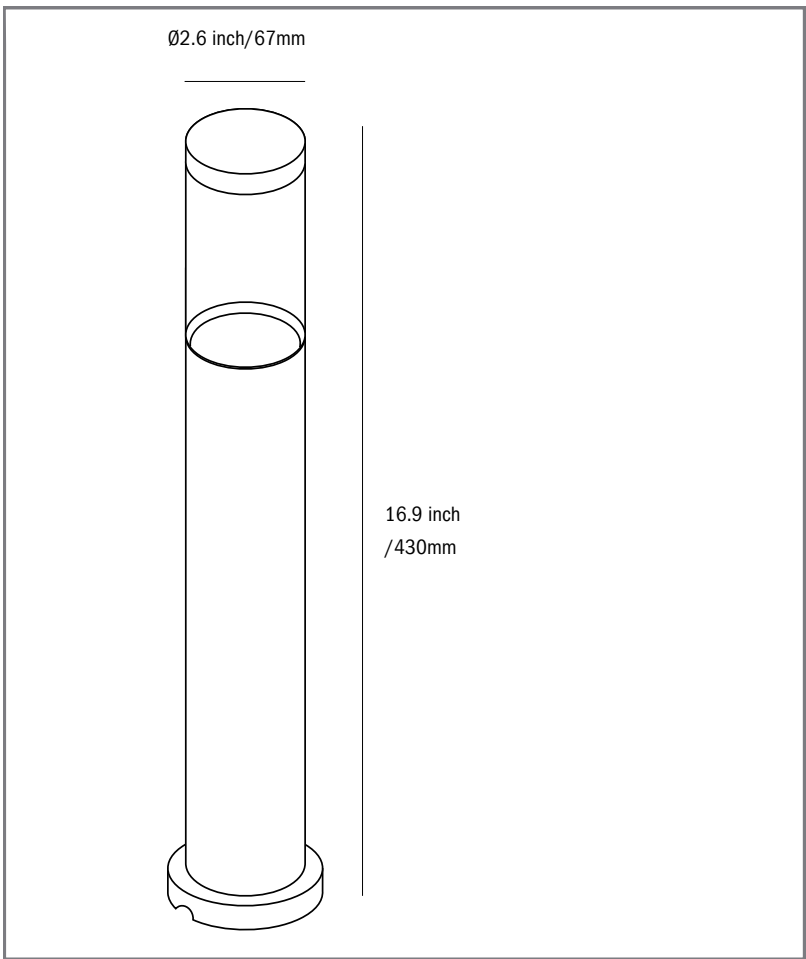

12V ALUMINUM BOLLARD 16.9"

SS141120---

PRODUCT CODE:

SS141120---WWC: Large Bollard (Warm White)
SS141120---CWC : Large Bollard (Cold White)

Warm White (2700K) Cold White (6000K)

MATERIAL:

Aluminum housing, plastic lens

POWER:

6W

LUMEN(lm):

360

INPUT VOLTAGE:

12V AC/DC

INTEGRATED LED:

YES

IP RATING:

IP65

DIMENSIONS:

Ø 2.6" (67mm), 16.9" (430mm)

PRODUCT FEATURES:

Detachable Spike with 1/2" Knockout included
Waterproof Connectors included

COMPATIBLE TRANSFORMERS:

25W Transformer: TRF103025----C
88W Transformer: TRF100088----C
120W Transformer: TRF101120----C
300W Transformer: TRF102300----C