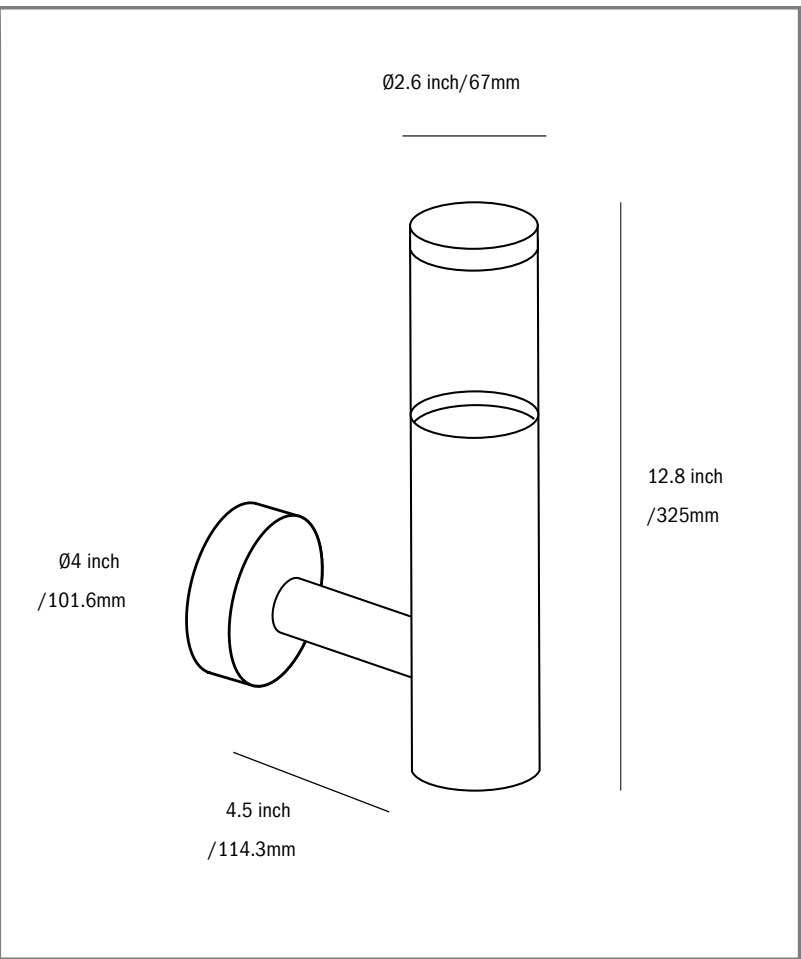

# 12V ALUMINUM WALL BOLLARD 12.8"

SS142120---

## PRODUCT CODE:

SS142120---WWC : Wall Mount (Warm White)  
 SS142120---CWC : Wall Mount (Cold White)

Warm White (2700K)       Cold White (6000K)

## MATERIAL:

Aluminum housing, plastic lens

## DIMENSIONS:

Ø 2.6" (67mm), 12.8" (325mm)