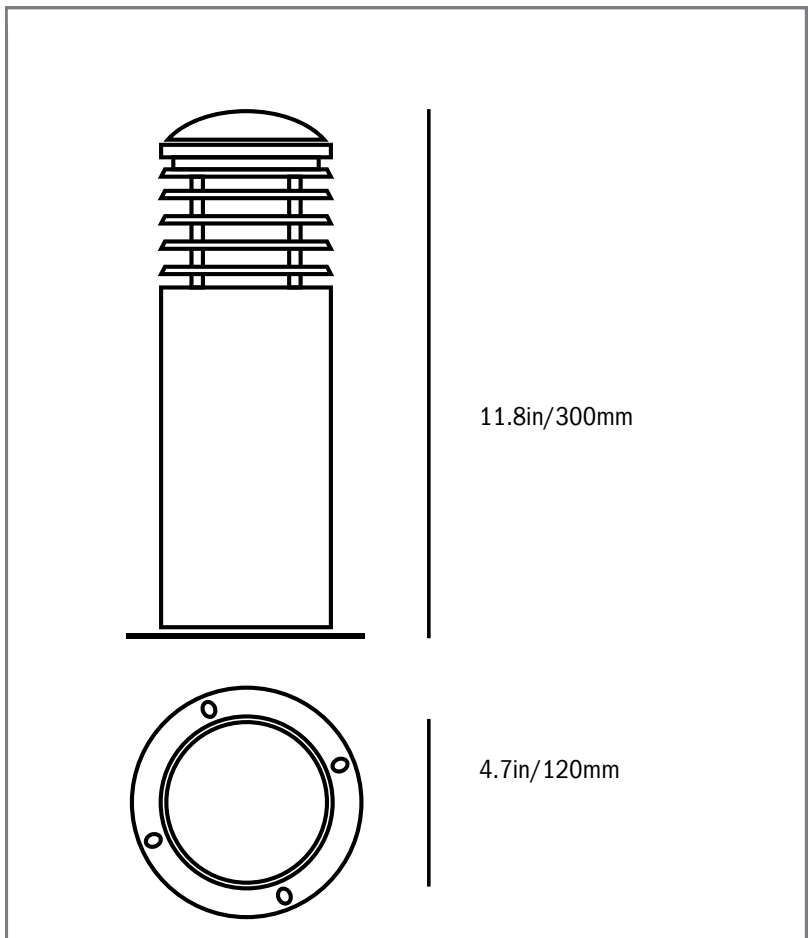

120V GRANITE BOLLARD 1 1,8" S1031-20--1G--

PRODUCT CODE:

S1031-20--1G--

MATERIAL:

Granite

POWER:

100W

VOLTAGE IN:

120V AC

INTEGRATED LED:

NO

BASE:

E26

IP RATING:

IP55

DIMENSIONS:

H: 11.8in (300mm) W: 4.7in (120mm)

PRODUCT FEATURES:

Bulb is not included
Excellent For Hot & Cold Weather Applications
No UV or IR Radiation
Extensive Range of Applications

ENVIRONMENTAL SPECIFICATIONS:

Operating Temperature: -20 °C ~ 45 °C
Environmental Humidity: 0% ~ 95%

RECOMMENDED BULB:

E26 5W Bulb
BU10145--C-WWC/CWC

RECOMMENDED PLATES AND SPIKE:

Plate For Soil: SPS101-----M--

Spike: SPB1-----M--

Plate For Concrete: SPS130-----M--