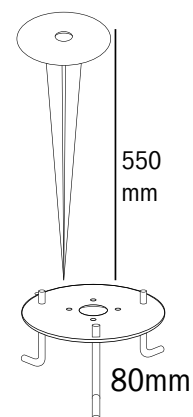

120V GRANITE BOLLARD 1 1,8" S1031-20--1G--

PRODUCT CODE:

S1031-20--1G--

MATERIAL:

Granite

POWER:

100W

VOLTAGE IN:

H: 11.8in (300mm) W: 4.7in (120mm)

PRODUCT FEATURES:

Bulb is not included
Excellent For Hot & Cold Weather Applications
No UV or IR Radiation
Extensive Range of Applications

ENVIRONMENTAL SPECIFICATIONS:

Operating Temperature: -20 °C ~ 45 °C
Environmental Humidity: 0% ~ 95%

RECOMMENDED BULB:

E26 5W Bulb
BU10145--C-WWC/CWC

RECOMMENDED PLATES AND SPIKE:

Plate For Soil: SPS101-----M--

Spike: SPB1-----M--

Plate For Concrete: SPS130-----M--