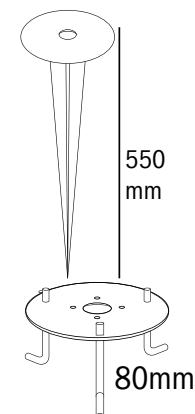

120V GRANITE BOLLARD 23,6" S1041-20--2G--

PRODUCT CODE:

S1041-20--2G--

MATERIAL:

Granite

POWER:

100W

VOLTAGE IN:

H: 23.6in (600mm) W: 4.7in (120mm)

PRODUCT FEATURES:

Bulb is not included
Excellent For Hot & Cold Weather Applications
No UV or IR Radiation
Extensive Range of Applications

ENVIRONMENTAL SPECIFICATIONS:

Operating Temperature: -20 °C ~ 45 °C
Environmental Humidity: 0% ~ 95%

RECOMMENDED BULB:

E26 5W Bulb
BU10145--C-WWC/CWC

RECOMMENDED PLATES AND SPIKE:

Plate For Soil: SPS101-----M--

Spike: SPB1-----M--

Plate For Concrete: SPS130-----M--