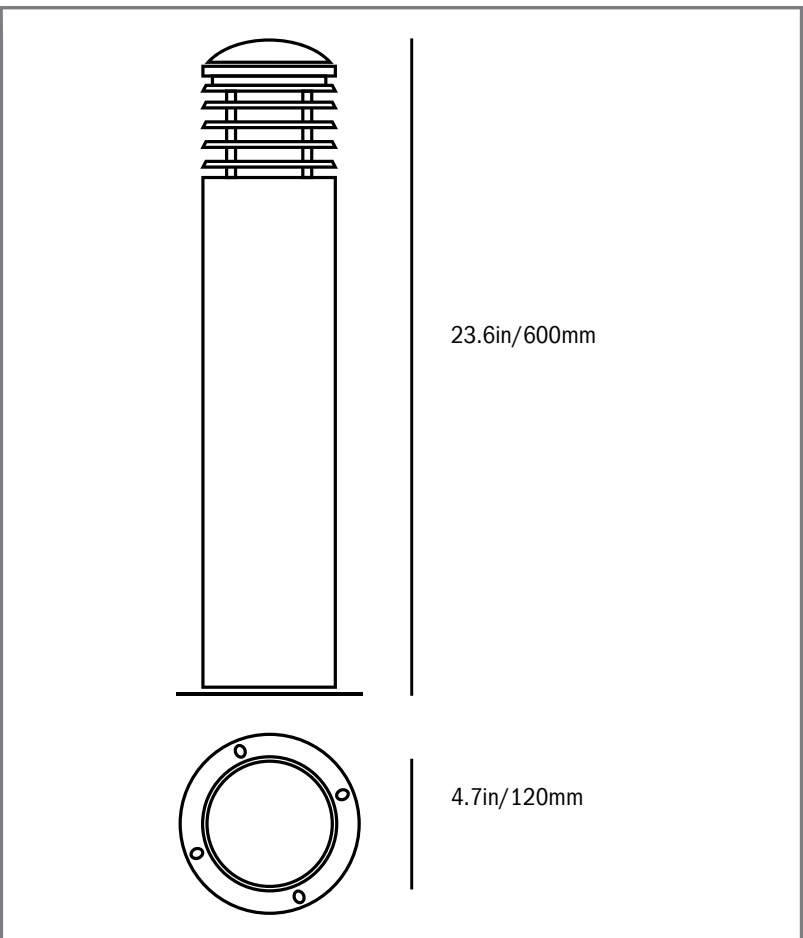

120V GRANITE BOLLARD 23,6" S1041-20--2G--

PRODUCT CODE:

S1041-20--2G--

MATERIAL:

Granite

POWER:

100W

VOLTAGE IN:

120V AC

INTEGRATED LED:

NO

BASE:

E26

IP RATING:

IP55

DIMENSIONS:

H: 23.6in (600mm) W: 4.7in (120mm)

PRODUCT FEATURES:

Bulb is not included
Excellent For Hot & Cold Weather Applications
No UV or IR Radiation
Extensive Range of Applications

ENVIRONMENTAL SPECIFICATIONS: