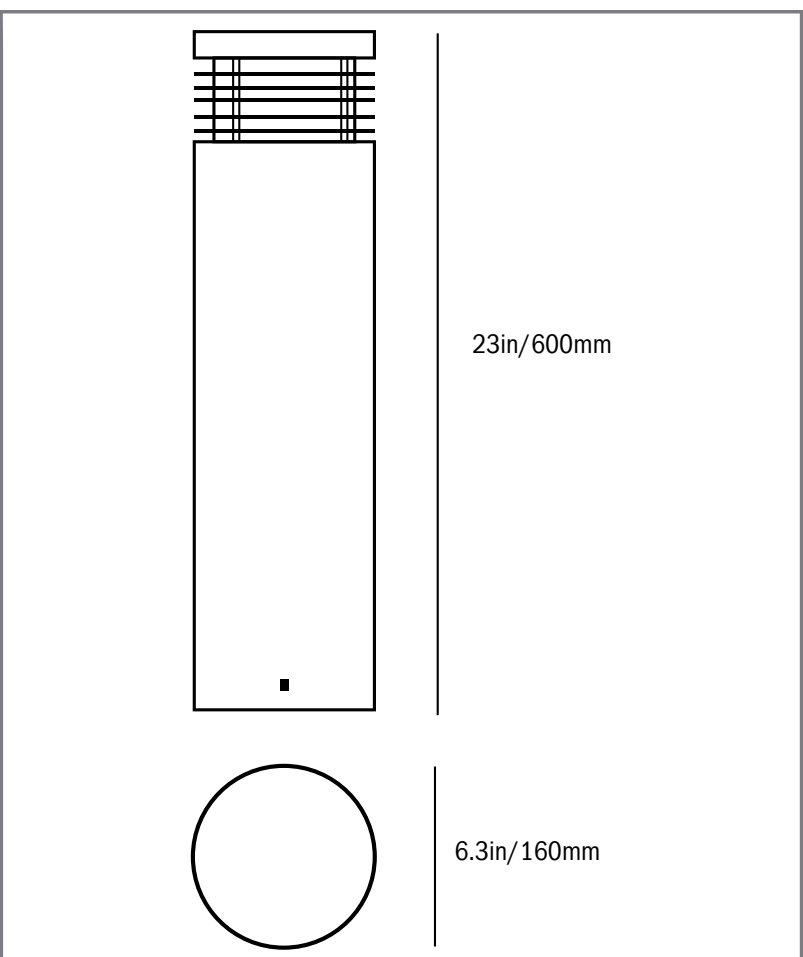

# 120V STAINLESS STEEL 23"

SS107123--2S--

**PRODUCT CODE:**

SS107123--2S--

**MATERIAL:**

Stainless Steel 304

**POWER:**

100W

**DIMENSIONS:**

Ø6.3in (160mm), 23.6in(600mm)

**PRODUCT FEATURES:**

Bulb is not included.  
Excellent For Hot & Cold Weather Applications  
No UV or IR Radiation

**ENVIRONMENTAL SPECIFICATIONS:**

Operating Temperature: -20 °C ~ 45 °C  
Environmental Humidity: 0% ~ 95%