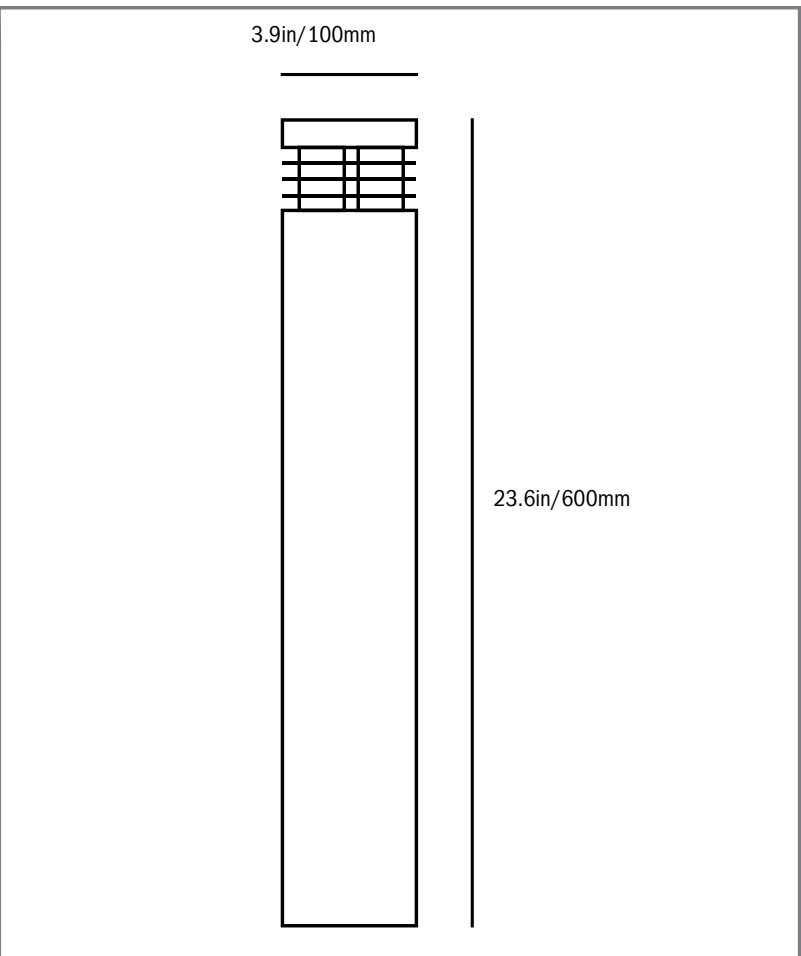

# 120V STAINLESS STEEL 23,6"

SS109118--2S--

**PRODUCT CODE:**

SS109118--2S--

**MATERIAL:**

Stainless Steel 304

**POWER:**

50W

**VOLTAGE IN:**

120V AC

**BASE:**

E 26

**INTEGRATED LED:**

NO

**IP RATING:**

IP55

**DIMENSIONS:**

Ø3.9in (100mm), 23.6in(600mm)

**PRODUCT FEATURES:**

Bulb is not included.  
Excellent For Hot & Cold Weather Applications  
No UV or IR Radiation

**ENVIRONMENTAL SPECIFICATIONS:**

Operating Temperature: -20 °C ~ 45 °C  
Environmental Humidity: 0% ~ 95%