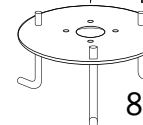

### DIMENSIONS:

H: 41.3in (1050mm), W: 4.7in (120mm) D: 5.9in (150mm)  
Baseplate: 2.75in (70mm), 2.36in (60mm)

### RECOMMENDED PLATES AND SPIKE:

Plate For Soil: SPS103-----M--

Spike: SPB1-----M--

550mm

Plate For Concrete: SPS132-----M--

80mm

All ground plates come with 4 stainless steel screw-on stands.  
All spike plates come with 4 stainless steel screw-on stands.