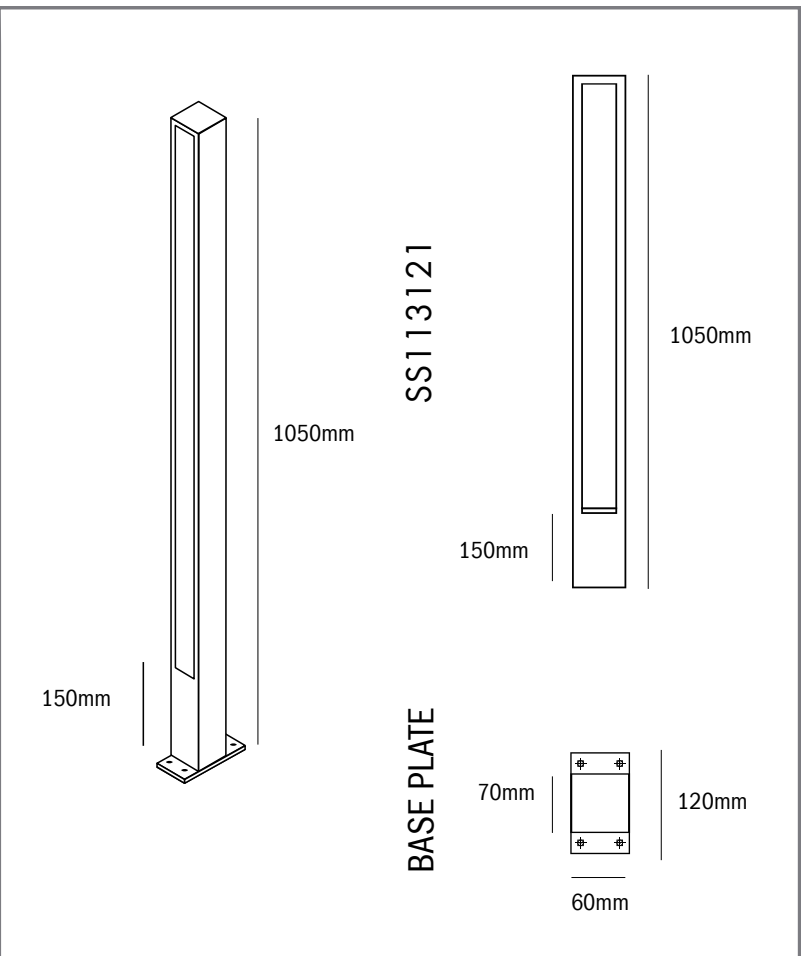

## 120V STAINLESS STEEL LINEAR BOLLARD 41,3" SS113121--3S--

### DIMENSIONS:

H: 41.3in (1050mm), W: 4.7in (120mm) D: 5.9in (150mm)  
Baseplate: 2.75in (70mm), 2.36in (60mm)

### RECOMMENDED PLATES AND SPIKE:

Plate For Soil: SPS103-----M--

Spike: SPB1-----M--

550mm

Plate For Concrete: SPS132-----M--

80mm

All ground plates come with 4 stainless steel screw-on stands.  
All spike plates come with 4 stainless steel screw-on stands.