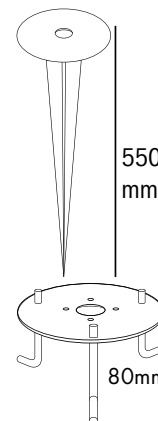

120V YELLOW GRANITE BOLLARD 11,8" S1051-20--1YG

PRODUCT CODE:

S1051-20--1YG

MATERIAL:

Yellow Granite

POWER:

100W

VOLTAGE IN:

H: 13.8in (350mm) ; W: 4.7in (120mm)

PRODUCT FEATURES:

Bulb is not included.
Excellent For Hot & Cold Weather Applications
No UV or IR Radiation

ENVIRONMENTAL SPECIFICATIONS:

Operating Temperature: -20 °C ~ 45 °C
Environmental Humidity: 0% ~ 95%

RECOMMENDED BULB:

E26 5W Bulb
BU10145--C-WWC/CWC

RECOMMENDED PLATES AND SPIKE:

Plate For Soil: SPC102-----M--

Spike: SPB1-----M--

Plate For Concrete: SPC131-----M--

4.7in/120mm

11.8in/350mm

4.7in/120mm

All spike plates come with 4 stainless steel screw-on stands.

All ground plates come with 4 stainless steel screw-on stands.