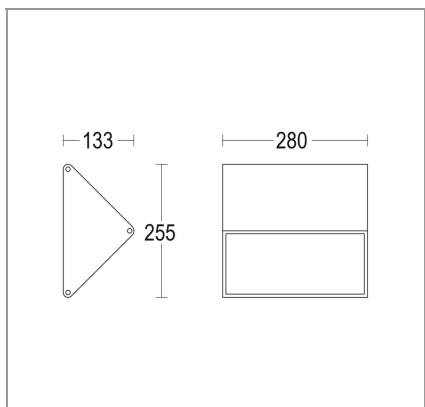

Description:	1 x 44 W LED 3000 K CRI>85 5688 lm
Operating Power:	110-277 V / 50-60 Hz
Number of heads:	1
Number of circuits:	1
Driver positioning:	Integral
Control gear type:	Electronic
Cable entry:	Metal cable gland M16 Ø 5/10 mm
Emergency kit:	Not available
Light source:	LED
Power:	44W
ZVEI - Led Type:	LED module
Color temperature:	3000 K
Color rendering index:	CRI>85
Nominal LED emission:	5688 lm
Light source:	Included
Ambient temperature operating range:	- 20 °C ÷ +35 °C

ELECTRICAL and LIGHTING SOURCE for MODEL: GH1212.NMXX0400EN 1212.MFX.A

Description:	1 x 44 W LED 4000 K CRI>85 6344 lm
Operating Power:	110-277 V / 50-60 Hz
Number of heads:	1
Number of circuits:	1
Driver positioning:	Integral
Control gear type:	Electronic
Cable entry:	Metal cable gland M16 Ø 5/10 mm
Emergency kit:	Not available
Light source:	LED
Power:	44W
ZVEI - Led Type:	LED module
Color temperature:	4000 K
Color rendering index:	CRI>85
Nominal LED emission:	6344lm
Light source:	Included
Ambient temperature operating range:	- 20 °C ÷ +35 °C

OPTICAL:

Beam Type:	Wall-Effect 1 [60°-120°] extra wide
Light distribution:	Symmetric
Beam directionability:	Fixed
Diffuser material:	Soda-lime tempered glass 10mm
Diffuser finish:	Opal
Reflector material:	Aluminum with super pure aluminum high vacuum deposit 99.5%
Reflector finish:	Aluminum

FINISH CODE:

■ .05 Dark grey (matt)	■ .19 Light Grey

H(m)	φ(m)	Lux Medi
5	72.5	2
4	58.0	4
3	43.5	6
2	29.0	14
1	14.5	58