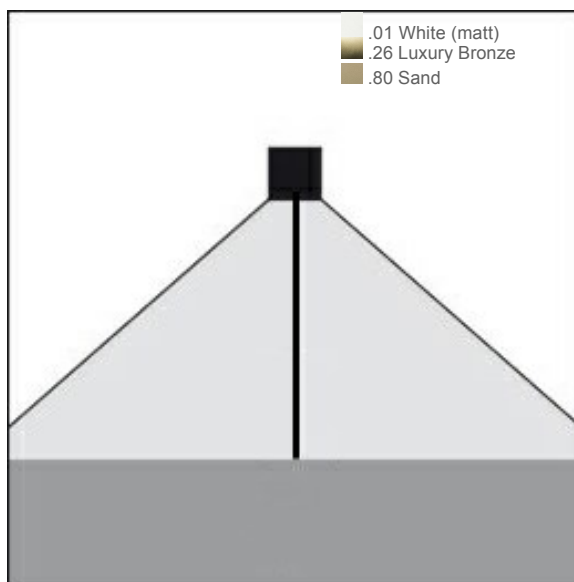

PRAGMA OUTDOOR 1400

GH1996.FAXT300EN

GENERAL INFORMATION:

Installation Environment	Outdoor, Indoor
Type of Fitting	Free Standing
Place of application	Floor Lights
Application field	Interior & exterior environments, Commercial and architectural applications in the external environment, Private residences, Residences, Resorts.

CONSTRUCTIVE & DIMENSIONAL:

Construction material	Aluminum
External screws	Stainless steel A4-70 treated with highly antioxidant water-repellent lubricating solution
Diameter	325mm(12,79")
Height	1400mm(55,11")

ELECTRICAL:

Description	1 x 12W LED 3000K CRI>85 1300 lm
Operating Power [V/mA]	110-277V/50-60HZ
Number of heads	1
Number of circuits	1
Driver positioning	Integral
Control gear type	Electronic
Cord Length	5
Emergency kit	not available

OPTICAL:

Beam type	Table-Floor Lamp
Light distribution	Light distribution diffused
Beam directionability	Fixed
Diffuser material	Polycarbonate
Diffuser finish	Clear
Diffuser temperature [°C]	< 40°C / 104°F

LIGHT SOURCE:

Light source	LED
Power	12W
ZVEI - LED Type	DOB
Color temperature	3000K
Color rendering index	CRI>85
Nominal LED emission	1300 lm
Light source	Included

FINISH CODE:

.01 White (matt)	.02 Black (matt)	.19 Light Grey
.26 Luxury Bronze	.62 Antique Grey	.65 Blue
.80 Sand