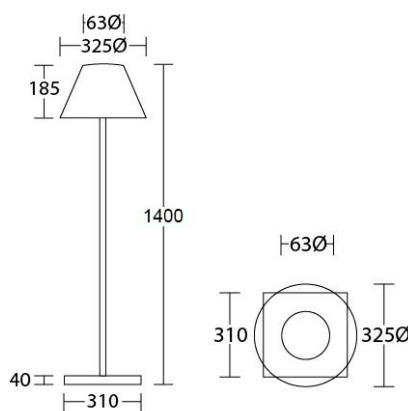

CONSTRUCTIVE & DIMENSIONAL:

Construction material	Aluminum
External screws	Stainless steel A4-70 treated with highly antioxidant water-repellent lubricating solution
Diameter	325mm(12,79")
Height	1400mm(55,11")

ELECTRICAL:

Description	1 x 12W LED 3000K CRI>85 1300 lm
Operating Power [V/mA]	110-277V/50-60HZ
Number of heads	1
Number of circuits	1
Driver positioning	Integral
Control gear type	Electronic
Cord Length	5
Emergency kit	not available