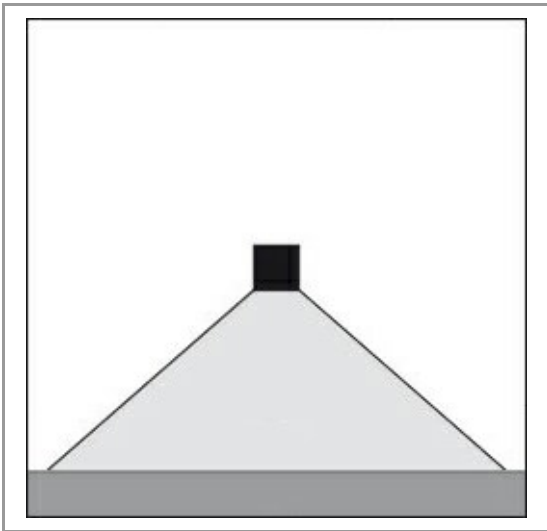

PRAGMA OUTDOOR WALL

CONSTRUCTIVE & DIMENSIONAL:

Application field:	Porch, balconies, terraces, passageways, pathios, covered entrances, walkways
Construction material:	Anticorodal aluminum 6082, Metal
External screws:	Stainless steel A4-70 treated with highly antioxidant water-repellent lubricating solution
Diameter:	325mm(12,79")

ELECTRICAL FOR MODEL: GH1998.FAXT300EN

Description:	1 x 12 W LED 3000 K CRI>85 1300 lm
Operating Power:	110-277V / 50-60 Hz
Number of heads:	1
Number of circuits:	1
Driver positioning:	Integral
Control gear type:	Electronic
Cable entry:	Fixture supplied with pre-wired cable
Cord length:	0,5m
Emergency kit:	Not available

OPTICAL:

Beam type:	Wall-Effect 1 [60°-120°] extra wide
Light distribution:	Light distribution diffused
Beam directionability:	Fixed
Diffuser material:	Polycarbonate
Diffuser finish:	Clear
Diffuser temperature:	< 40 °C / 104 °F