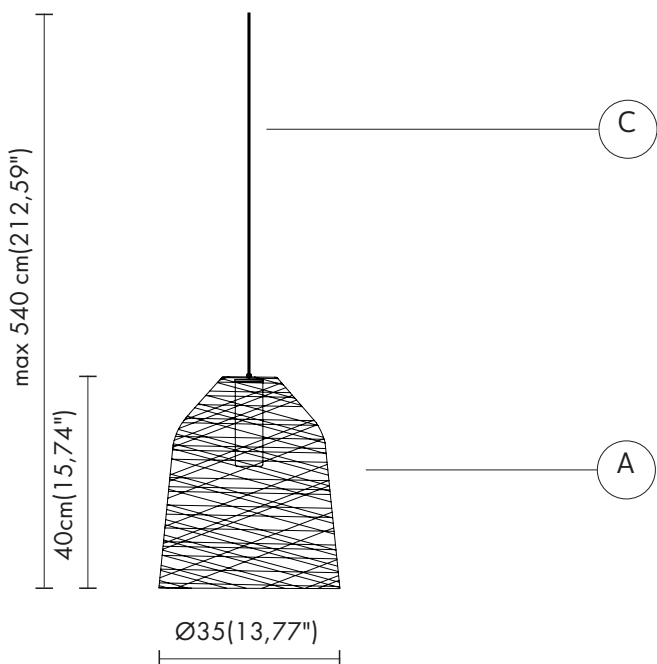

BLACK OUT suspension SE101 1T EXT

CATEGORY:

Outdoor, Suspension

DIMENSIONS:

ø35cm (13,77") x h.40 cm (15,74")

STRUCTURE "A":

material	fiberglass
colour	transparent

ELECTRICAL CABLE "C":

material	neoprene
colour	green

ELECTRICAL SYSTEM:

socket	E26
source	max 1x23w
energy class	from E to A++

PACKAGING:

nr. of collis	1
net weight/kg	2,3
gross weight/kg	2,8
packaging/cm	50x50x54

LIGHT EMISSION: