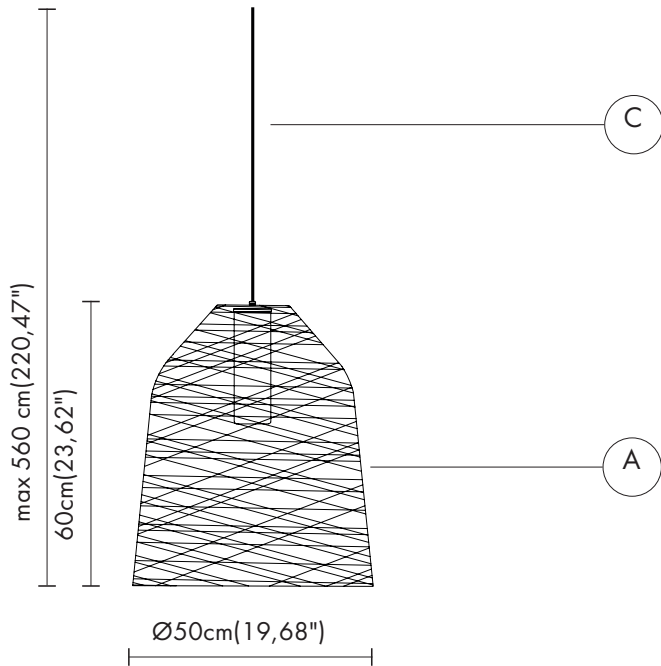

BLACK OUT suspension SE101 2B EXT

CATEGORY:

Outdoor, Suspension

DIMENSIONS:

ø50cm(19,68") x h.60cm(23,62")

STRUCTURE "A":

material	fiberglass
colour	white

ELECTRICAL CABLE "C":

material	neoprene
colour	green

ELECTRICAL SYSTEM:

socket	E26
source	max 1x23w
energy class	from E to A++

PACKAGING:

nr. of collis	1
net weight/kg	2,5
gross weight/kg	4,2
packaging/cm	60x60x70

LIGHT EMISSION:

one-directional

	direct
	filtered
	indirect
	none

MORE INFO:

IP rate
bulb

IP65
class A equipped