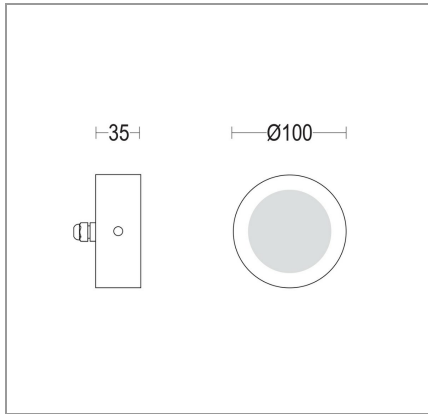

MICROSPIA FLAT 100

GH1385.CAXO300EN
1385.CAX.O

GH1385.CAXO400EN
1385.CBX.O

H(m)	φ(m)	Lux Medi
5	15.2	1
4	12.2	1
3	9.1	2
2	6.1	5
1	3.0	21

H(m)	φ(m)	Lux Medi
5	15.2	1
4	12.2	1
3	9.1	3
2	6.1	6
1	3.0	23

CONSTRUCTIVE & DIMENSIONAL:

Application field: Stair steps, Passageways, Ramps, Walkways and driveways
 External screws: Stainless steel A4-70 treated with highly antioxidant water-repellent lubricating solution
 Diameter: 100mm(3,93")
 Height: 35mm(1,37")

ELECTRICAL and LIGHTING SOURCE for MODEL: GH1385.CAXO300EN 1385.CAX.O

Description: 1 x 7 W LED 3000 K CRI>85 900 lm
 Operating Power: 110-277 V / 50-60 Hz
 Number of heads: 1
 Number of circuits: 1
 Driver positioning: Integral
 Control gear type: Electronic
 Cable entry: Fixture supplied with pre-wired cable H05RN-F
 Cord length: 0,5m
 Water-Lock system: Included
 Emergency kit: Not available
 Light source: LED
 Power: 7 W
 ZVEI - Led Type: DOB
 Color temperature: 3000 K
 Color rendering index: CRI>85
 Nominal LED emission: 900 lm
 Light source: Included
 Ambient temperature operating range: - 20 °C ÷ +35 °C

OPTICAL:

Beam Type: Wall extrawide
 Light distribution: Symmetric
 Beam directionability: Fixed
 Diffuser material: Soda-lime tempered glass 5mm
 Diffuser finish: Opal
 Diffuser temperature: < 40 °C / 104 °F