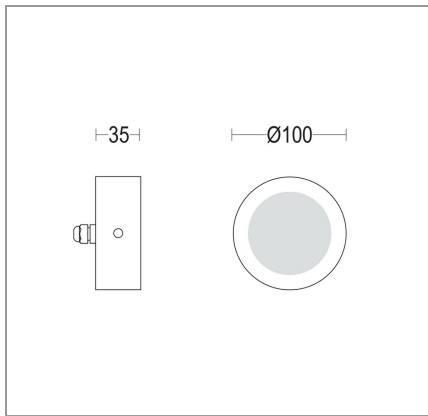

MICROSPIA FLAT CEILING 100

GH1385.CAXO300EN
1385.CAX.O

GH1385.CAXO400EN
1385.CBX.O

H(m)	φ(m)	Lux Medi
5	15.2	1
4	12.2	1
3	9.1	2
2	6.1	5
1	3.0	21

H(m)	φ(m)	Lux Medi
5	15.2	1
4	12.2	1
3	9.1	3
2	6.1	6
1	3.0	23

CONSTRUCTIVE & DIMENSIONAL:

Application field:	Stair steps, Passageways, Ramps, Walkways and driveways
External screws:	Stainless steel A4-70 treated with highly antioxidant water-repellent lubricating solution
Diameter:	100mm(3,93")
Height:	35mm(1,37")

ELECTRICAL and LIGHTING SOURCE for MODEL: GH1385.CAXO300EN 1385.CAX.O

Description:	1 x 7 W LED 3000 K CRI>85 900 lm
Operating Power:	110-277 V / 50-60 Hz
Number of heads:	1
Number of circuits:	1
Driver positioning:	Integral
Control gear type:	Electronic
Cable entry:	Fixture supplied with pre-wired cable H05RN-F
Cord length:	0,5m
Water-Lock system:	Included
Emergency kit:	Not available
Light source:	LED
Power:	7 W
ZVEI - Led Type:	DOB
Color temperature:	3000 K
Color rendering index:	CRI>85
Nominal LED emission:	900 lm
Light source:	Included
Ambient temperature operating range:	- 20 °C ÷ +35 °C

OPTICAL:

Beam Type:	Ceiling extrawide
Light distribution:	Symmetric
Beam directionability:	Fixed
Diffuser material:	Soda-lime tempered glass 5mm
Diffuser finish:	Opal
Diffuser temperature:	< 40 °C / 104 °F