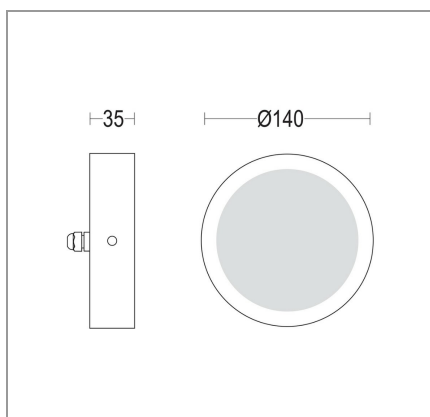

MIDISPIA FLAT 140

GH1386.FAXO300EN
1386.EEX.O

GH1386.FAXO400EN
1386.EFX.O

H(m)	φ(m)	Lux Medi
5	15.2	1
4	12.2	2
3	9.1	3
2	6.1	7
1	3.0	30

H(m)	φ(m)	Lux Medi
5	15.2	1
4	12.2	2
3	9.1	4
2	6.1	8
1	3.0	32

CONSTRUCTIVE & DIMENSIONAL:

Application field: Stair steps, Passageways, Ramps, Walkways and driveways
 External screws: Stainless steel A4-70 treated with highly antioxidant water-repellent lubricating solution
 Diameter: 140mm(5,51")
 Height: 35mm(1,37")

ELECTRICAL and LIGHTING SOURCE for MODEL: GH1386.FAXO300EN 1386.EEX.O

Description: 1 x 12 W LED 3000 K CRI>85 1300 lm
 Operating Power: 110-277 V / 50-60 Hz
 Number of heads: 1
 Number of circuits: 1
 Driver positioning: Integral
 Control gear type: Electronic
 Cable entry: Fixture supplied with pre-wired cable H05RN-F
 Cord length: 0,5m
 Water-Lock system: Included
 Emergency kit: Not available
 Light source: LED
 Power: 12 W
 ZVEI - Led Type: DOB
 Color temperature: 3000 K
 Color rendering index: CRI>85
 Nominal LED emission: 1300 lm
 Light source: Included
 Ambient temperature operating range: - 20 °C ÷ +35 °C

OPTICAL:

Beam Type: Wall extrawide
 Light distribution: Symmetric
 Beam directionability: Fixed
 Diffuser material: Soda-lime tempered glass 5mm
 Diffuser finish: Opal
 Diffuser temperature: < 40 °C / 104 °F